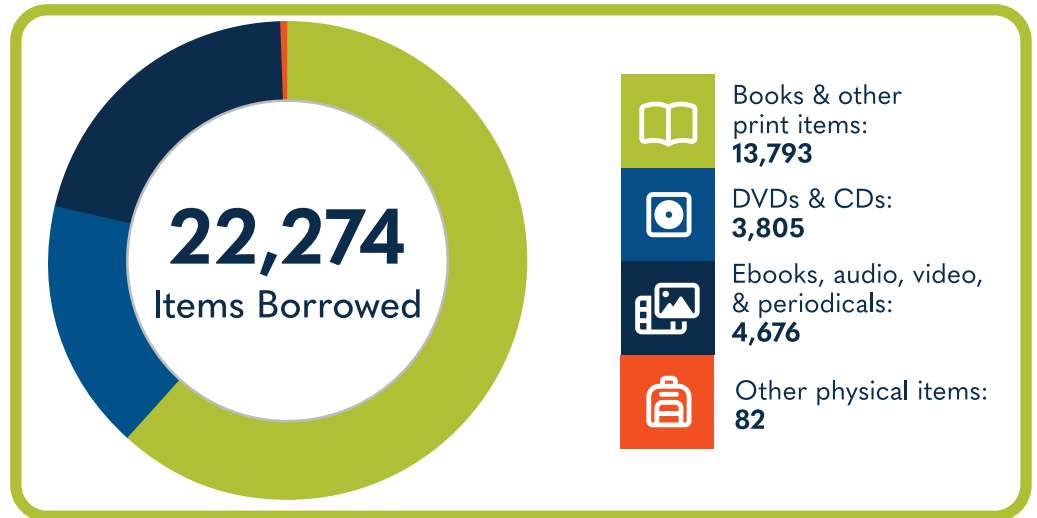

## at a Glance

Population of Service Area:  
**27,244**

The Union County Library System has **4 locations**:

Carlisle

Carnegie (Union)

Jonesville

Lockhart

**30,270**  
Library Visits

Total Hours Open (Systemwide)  
**3,300**

**9,882**  
Total Library Cardholders

**1,875**  
Reference Questions Answered

**13,520**  
Total Wi-Fi Sessions

**16.9%** of households in this service area **do not** have Internet access.