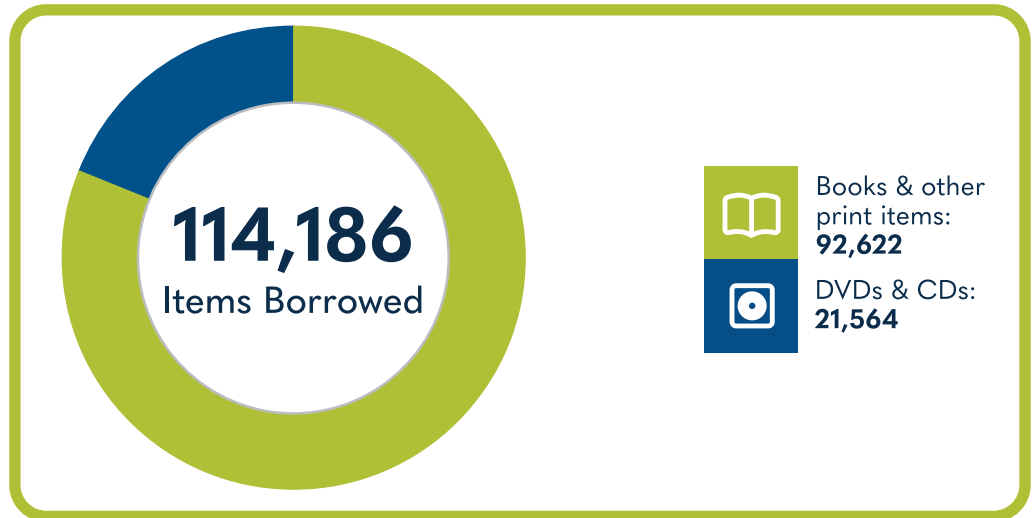

53,745
Total Library Cardholders

18,662
Reference Questions Answered

The Orangeburg County Library Commission has **7 locations:**

Bowman

Holly Hill

Mentor Branch (Elloree)

North

Orangeburg

Santee

Springfield

674
Total Programs

19,797
Total Attendees

250
Children's programs (ages 0-11)

61
Young Adult programs (ages 12-18)

46,313
Children's/Young Adult items checked out

Data gathered by the South Carolina State Library from the 2024 Public Libraries Survey, the 2020 Decennial Census, and the 2019 ACS 5 Year Estimates Subject Tables. U.S. Census Bureau, U.S. Department of Commerce. "Internet Subscriptions in Household." American Community Survey, ACS 5-Year Estimates Detailed Tables, Table B28011, 2023, [https://data.census.gov/table/ACSDT5Y2023.B28011?q=percentage of houses with no internet subscription&g=040XX00US450500000](https://data.census.gov/table/ACSDT5Y2023.B28011?q=percentage%20of%20houses%20with%20no%20internet%20subscription&g=040XX00US450500000). Accessed on February 10, 2025. For more information and to view other Public Library Surveys, visit statelibrary.sc.gov/state-agencies/sc-library-systems-at-a-glance