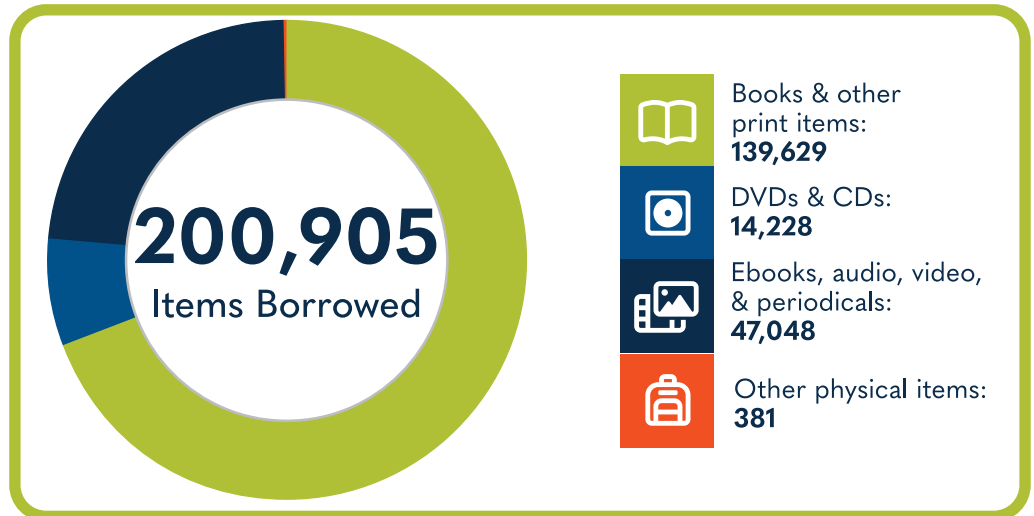

KERSHAW COUNTY LIBRARY SYSTEM

at a Glance

Population of Service Area:
65,403

The Kershaw County Library System has **3 locations:**

Bethune

Camden

Elgin

97,782
Library Visits

Total Hours Open (Systemwide)
7,119

31,046
Total Library Cardholders

4,500
Reference Questions Answered

19,500
Total Wi-Fi Sessions

9.0% of households in this service area **do not** have Internet access.

784
Total Programs

7,773
Total Attendees

330 Children's programs (ages 0-11)

101 Young Adult programs (ages 12-18)

20,825 Children's/Young Adult items checked out

Data gathered by the South Carolina State Library from the 2024 Public Libraries Survey, the 2020 Decennial Census, and the 2019 ACS 5 Year Estimates Subject Tables. U.S. Census Bureau, U.S. Department of Commerce. "Internet Subscriptions in Household." American Community Survey, ACS 5-Year Estimates Detailed Tables, Table B28011, 2023, [https://data.census.gov/table/ACSDT5Y2023.B28011?q=percentage of houses with no internet subscription&g=040XX00US450500000](https://data.census.gov/table/ACSDT5Y2023.B28011?q=percentage%20of%20houses%20with%20no%20internet%20subscription&g=040XX00US450500000). Accessed on February 10, 2025. For more information and to view other Public Library Surveys, visit statelibrary.sc.gov/state-agencies/sc-library-systems-at-a-glance