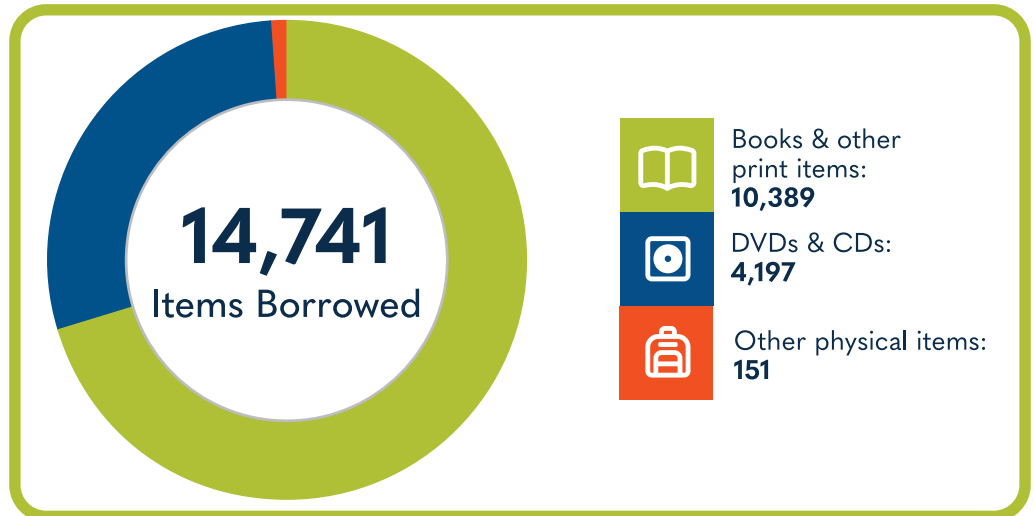

ABBE REGIONAL LIBRARY SYSTEM - BAMBERG

at a Glance

Population of
Service Area:
13,311

The ABBE Regional Library System has **2 locations** in Bamberg County:

Bamberg

Denmark

45,046
Library Visits

Total Hours Open
(Systemwide)
3,583

2,490
Total Library
Cardholders

0
Reference
Questions
Answered

19.8%
of households in this
service area **do not** have
Internet access.

151
Total Programs

1,497
Total Attendees

86
Children's programs
(ages 0-11)