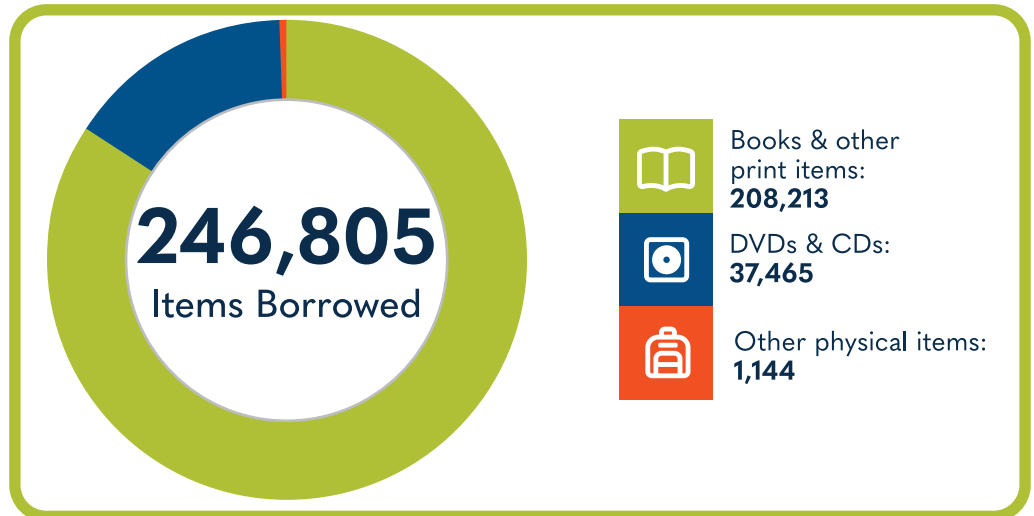

New Ellenton

Nancy Bonnette (Wagener)

127,349
Library Visits

Total Hours Open (Systemwide)
9,226

40,047
Total Library Cardholders

28
Reference Questions Answered

8.8% of households in this service area **do not** have Internet access.

597
Total Programs

12,628
Total Attendees

321 Children's programs (ages 0-11)

42 Young Adult programs (ages 12-18)

113,020 Children's/Young Adult items checked out

Data gathered by the South Carolina State Library from the 2024 Public Libraries Survey, the 2020 Decennial Census, and the 2019 ACS 5 Year Estimates Subject Tables. U.S. Census Bureau, U.S. Department of Commerce. "Internet Subscriptions in Household." American Community Survey, ACS 5-Year Estimates Detailed Tables, Table B28011, 2023, [https://data.census.gov/table/ACSDT5Y2023.B28011?q=percentage of houses with no internet subscription&g=040XX00US45\\$0500000](https://data.census.gov/table/ACSDT5Y2023.B28011?q=percentage%20of%20houses%20with%20no%20internet%20subscription&g=040XX00US45$0500000). Accessed on February 10, 2025. For more information and to view other Public Library Surveys, visit statelibrary.sc.gov/state-agencies/sc-library-systems-at-a-glance