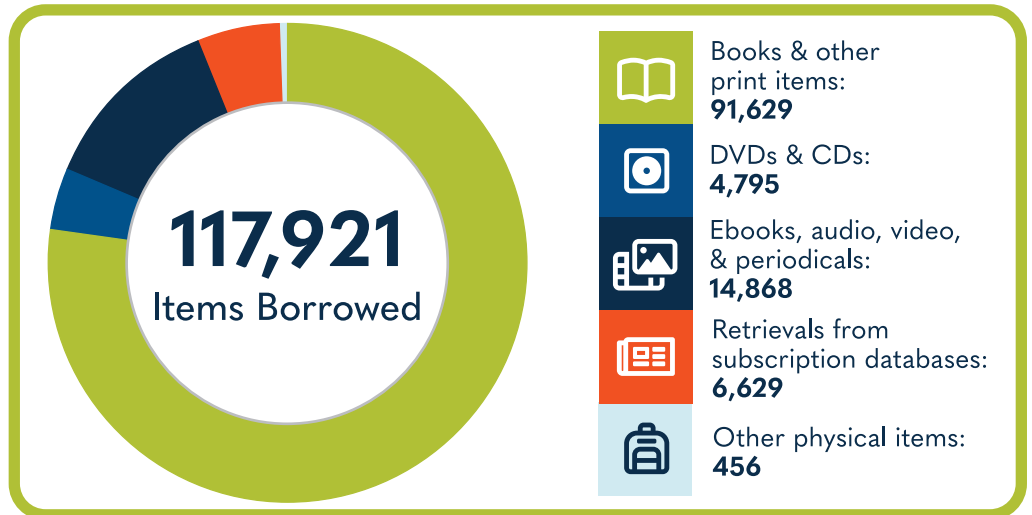

SUMTER COUNTY LIBRARY SYSTEM

at a Glance

Population of
Service Area:
105,556

The Sumter County
Library System has
3 locations:

South Sumter

Wesmark

Sumter

82,056
Library Visits

Total Hours Open
(Systemwide)
5,584

126,659
Total Wi-Fi Sessions

19.9% of households in this service area do not have Internet access.

44,022
Total Library
Cardholders

8,419
Reference
Question
Answered

61
Total Programs

2,230
Total Attendees

41,568
Children's/Young Adult
items checked out

Data gathered by the South Carolina State Library from the 2022 Public Libraries Survey, the 2020 Decennial Census, and the 2019 ACS 5 Year Estimates Subject Tables. For more information and to view other Public Library Surveys, visit guides.statelibrary.sc.gov/sc-public-library-statistics.