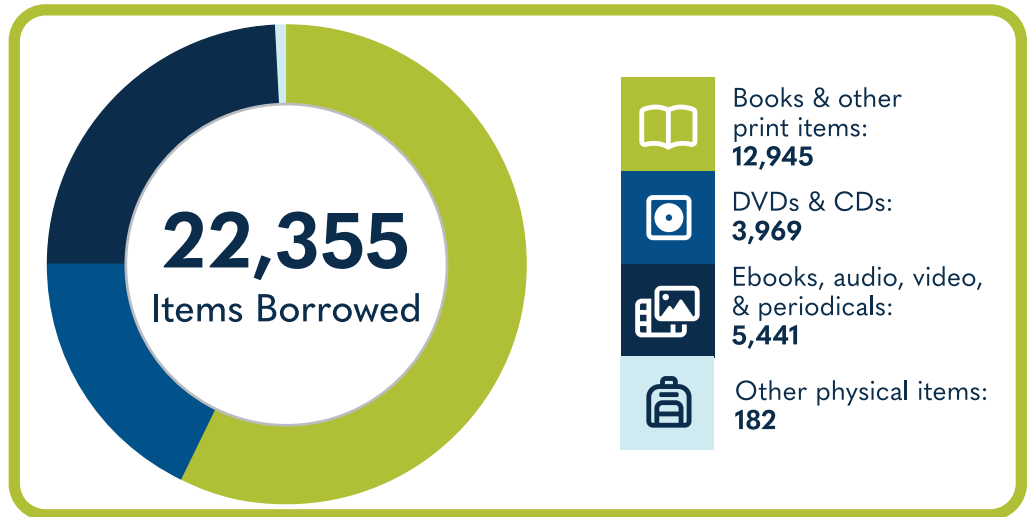

SALUDA COUNTY LIBRARY SYSTEM

at a Glance

Population of Service Area:
18,862

The Saluda County Library System has **2 locations**:

Saluda

Ridge Spring

12,613
Library Visits

Total Hours Open (Systemwide)
2,080

8,856
Total Library Cardholders

9,033
Reference Question Answered

8,096
Total Wi-Fi Sessions

24.8% of households in this service area do not have Internet access.

43
Total Programs

3,632
Total Attendees

12
Children's programs (ages 0-11)

14
Young Adult programs (ages 12-18)

8,985
Children's/Young Adult items checked out

Data gathered by the South Carolina State Library from the 2022 Public Libraries Survey, the 2020 Decennial Census, and the 2019 ACS 5 Year Estimates Subject Tables. For more information and to view other Public Library Surveys, visit guides.statelibrary.sc.gov/sc-public-library-statistics.