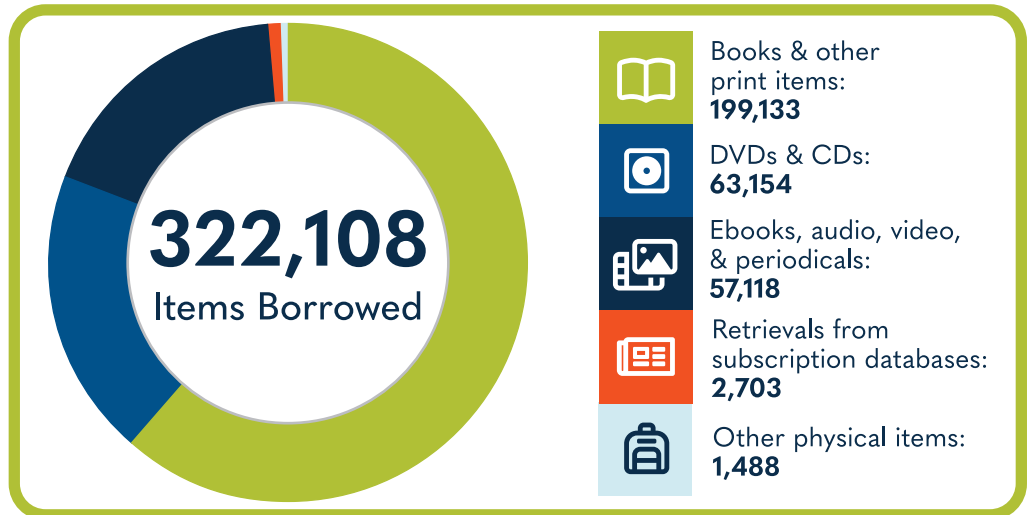

# OCONEE COUNTY LIBRARY SYSTEM

at a Glance

Population of Service Area:  
**78,607**

The Oconee County Public Library System has **4 locations**:

- Salem
- Seneca
- Westminster
- Walhalla

**133,539**  
Library Visits

Total Hours Open (Systemwide)  
**8,805**

**23,775**  
Total Wi-Fi Sessions

**20.6%** of households in this service area do not have Internet access.

**11,308**  
Total Library Cardholders

**28,314**  
Reference Question Answered

**339**  
Total Programs

**9,491**  
Total Attendees

**226**  
Children's programs (ages 0-11)

**11**  
Young Adult programs (ages 12-18)

**109,177**  
Children's/Young Adult items checked out

Data gathered by the South Carolina State Library from the 2022 Public Libraries Survey, the 2020 Decennial Census, and the 2019 ACS 5 Year Estimates Subject Tables. For more information and to view other Public Library Surveys, visit [guides.statelibrary.sc.gov/sc-public-library-statistics](https://guides.statelibrary.sc.gov/sc-public-library-statistics).