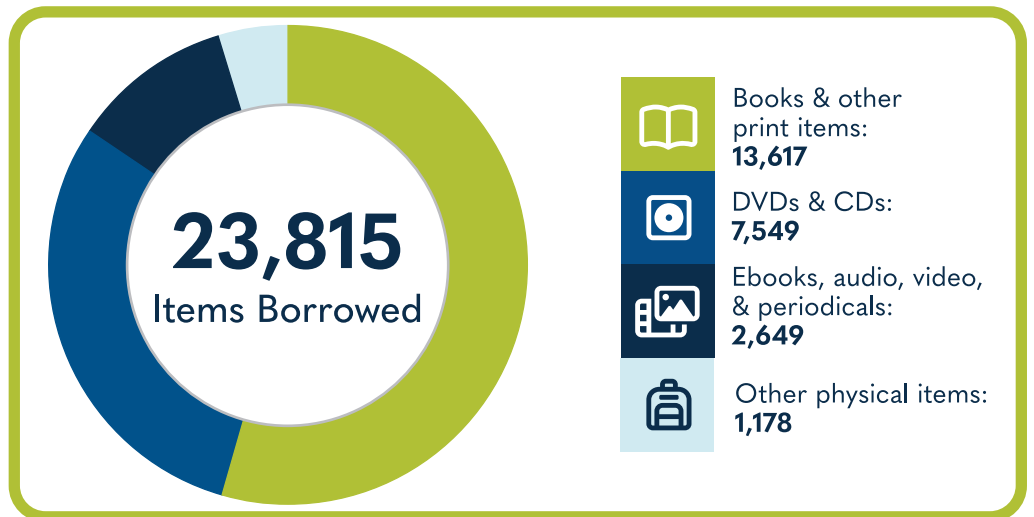

MARLBORO COUNTY

LIBRARY SYSTEM

at a Glance

Population of Service Area:
26,667

The Marlboro County Public Library System has **one location** in Bennettsville, SC.

53,500
Library Visits

Total Hours Open (Systemwide)
4,160

5,529
Total Wi-Fi Sessions

39% of households in this service area do not have Internet access.

9,001
Total Library Cardholders

28,600
Reference Question Answered

123
Total Programs

7,989
Total Attendees

82
Children's programs (ages 0-11)

5,735
Children's/Young Adult items checked out

Data gathered by the South Carolina State Library from the 2022 Public Libraries Survey, the 2020 Decennial Census, and the 2019 ACS 5 Year Estimates Subject Tables. For more information and to view other Public Library Surveys, visit guides.statelibrary.sc.gov/sc-public-library-statistics.