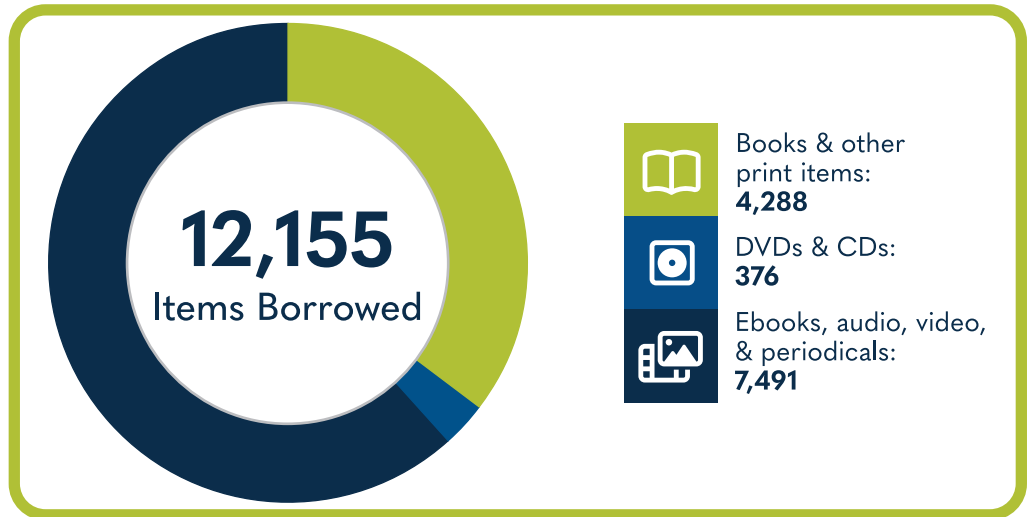

LEE COUNTY LIBRARY SYSTEM

at a Glance

Population of Service Area:
16,531

The Lee County Public Library System has **one locations** in Bishopville, SC.

7,065
Library Visits

Total Hours Open (Systemwide)
2,000

1,200
Total Wi-Fi Sessions

30% of households in this service area **do not** have Internet access.

775
Total Library Cardholders

2,500
Reference Question Answered

18
Total Programs

271
Total Attendees

1,862
Children's/Young Adult items checked out