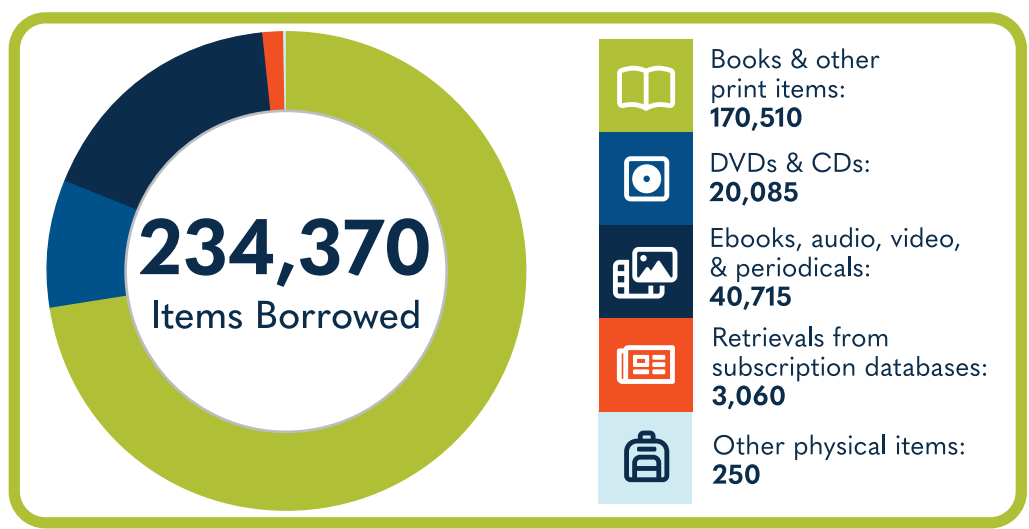

## at a Glance

Population of Service Area:  
**96,016**

The Lancaster County Library System has **3 locations**:

- Del Webb (Indian Land)
- Kershaw
- Lancaster

**133,028**  
Library Visits

Total Hours Open (Systemwide)  
**7,228**

**12,631**  
Total Wi-Fi Sessions

**14.4%** of households in this service area do not have Internet access.

**49,447**  
Total Library Cardholders

**4,127**  
Reference Question Answered

**257**  
Total Programs

**5,608**  
Total Attendees

**198**  
Children's programs (ages 0-11)

**13**  
Young Adult programs (ages 12-18)

**86,375**  
Children's/Young Adult items checked out

Data gathered by the South Carolina State Library from the 2022 Public Libraries Survey, the 2020 Decennial Census, and the 2019 ACS 5 Year Estimates Subject Tables. For more information and to view other Public Library Surveys, visit [guides.statelibrary.sc.gov/sc-public-library-statistics](https://guides.statelibrary.sc.gov/sc-public-library-statistics).