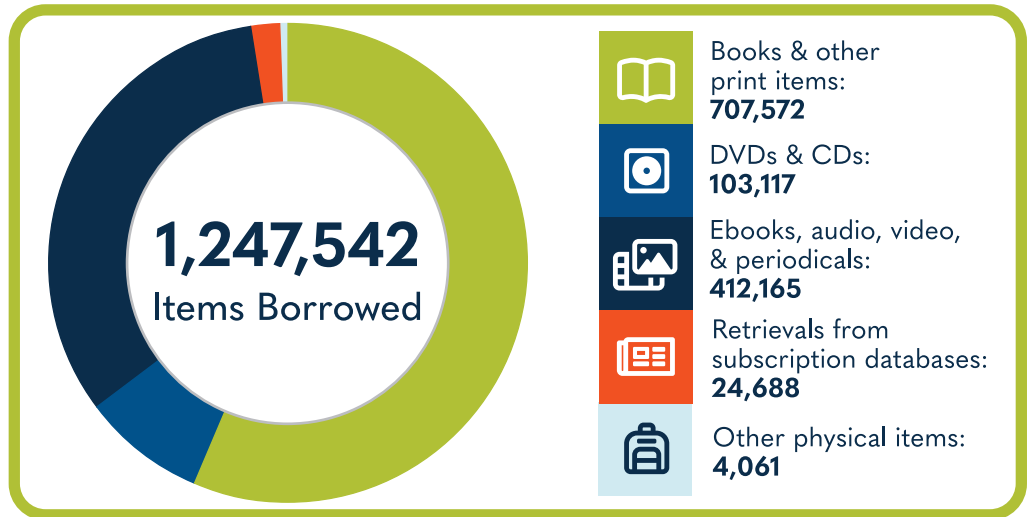

# HORRY COUNTY LIBRARY SYSTEM

at a Glance

Population of Service Area:  
**351,029**

**414,108**  
Library Visits

Total Hours Open (Systemwide)  
**27,924**

**19,395**  
Total Wi-Fi Sessions

**11.7%** of households in this service area do not have Internet access.

**129,200**  
Total Library Cardholders

**13,963**  
Reference Question Answered

The Horry County Library System has **10 locations**:

- Aynor
- Bucksport (Conway)
- Green Sea Floyds
- Loris
- North Myrtle Beach
- Socastee (Myrtle Beach)
- Little River
- Surfside
- Conway
- Carolina Forest (Myrtle Beach)

**1,914**  
Total Programs

**31,808**  
Total Attendees

**1,171**  
Children's programs (ages 0-11)

**55**  
Young Adult programs (ages 12-18)

**306,375**  
Children's/Young Adult items checked out

Data gathered by the South Carolina State Library from the 2022 Public Libraries Survey, the 2020 Decennial Census, and the 2019 ACS 5 Year Estimates Subject Tables. For more information and to view other Public Library Surveys, visit [guides.statelibrary.sc.gov/sc-public-library-statistics](https://guides.statelibrary.sc.gov/sc-public-library-statistics).