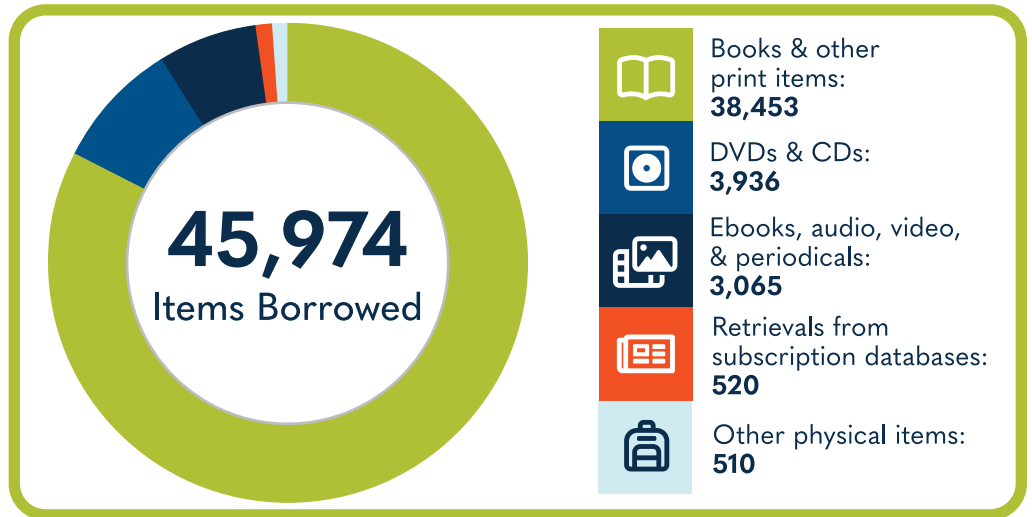

62,322
Library Visits

Total Hours Open
(Systemwide)
8,325

18,993
Total Library Cardholders

18,200
Reference Question Answered

35,232
Total Wi-Fi Sessions

41.6% of households in this service area do not have Internet access.

162
Total Programs

439
Total Attendees

162 Children's programs (ages 0-11)

0 Young Adult programs (ages 12-18)

18,045 Children's/Young Adult items checked out

Data gathered by the South Carolina State Library from the 2022 Public Libraries Survey, the 2020 Decennial Census, and the 2019 ACS 5 Year Estimates Subject Tables. For more information and to view other Public Library Surveys, visit guides.statelibrary.sc.gov/sc-public-library-statistics.