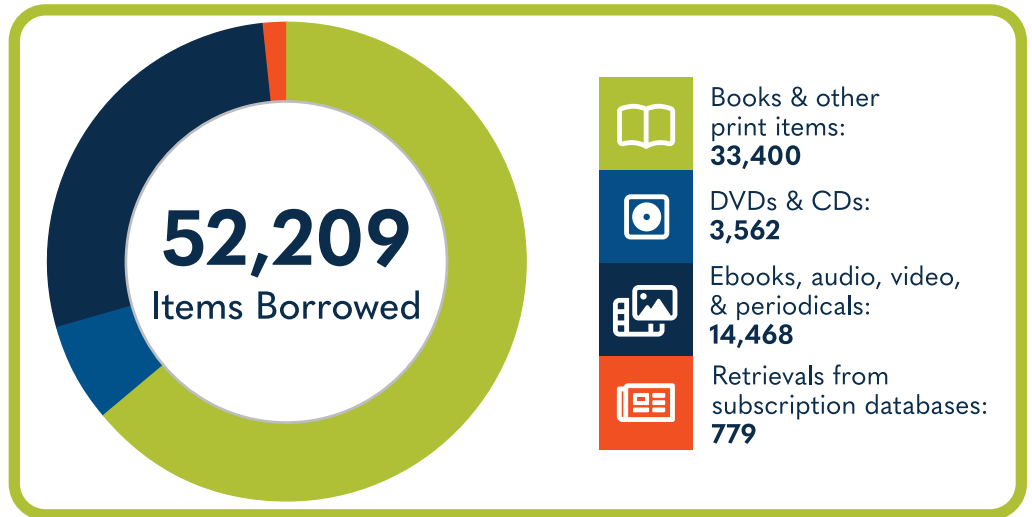

CHEROKEE COUNTY LIBRARY SYSTEM

at a Glance

Population of Service Area:
56,216

The Cherokee County Public Library System has **2 locations**:

Gaffney

Blackburg

37,706
Library Visits

Total Hours Open (Systemwide)
4,244

19,174
Total Library Cardholders

1,275
Reference Question Answered

5,390
Total Wi-Fi Sessions

29.1% of households in this service area do not have Internet access.

98
Total Programs

1,120
Total Attendees

12
Children's programs (ages 0-11)

3
Young Adult programs (ages 12-18)

11,369
Children's/Young Adult items checked out

Data gathered by the South Carolina State Library from the 2022 Public Libraries Survey, the 2020 Decennial Census, and the 2019 ACS 5 Year Estimates Subject Tables. For more information and to view other Public Library Surveys, visit guides.statelibrary.sc.gov/sc-public-library-statistics.