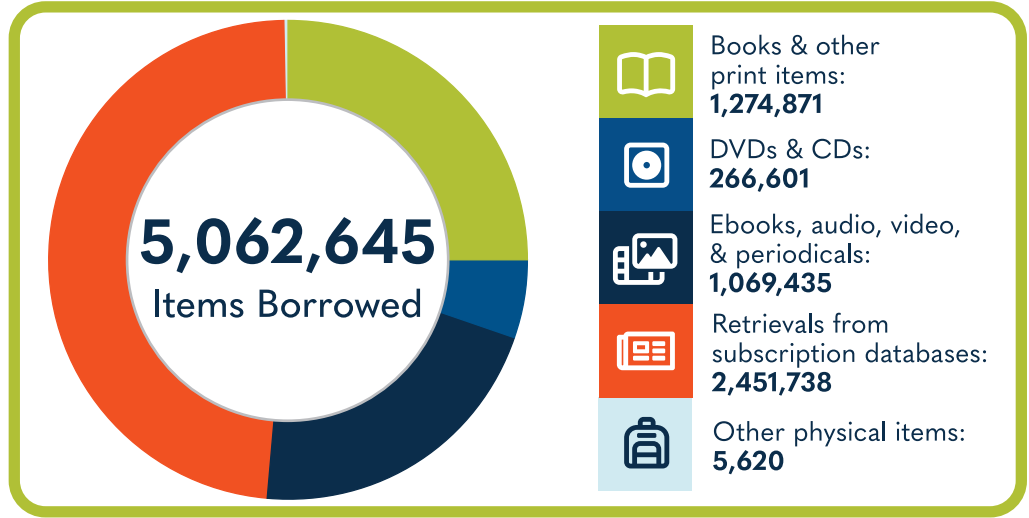

# CHARLESTON COUNTY PUBLIC LIBRARY SYSTEM

at a Glance

Population of Service Area:  
**408,235**

**832,299**  
Library Visits

Total Hours Open (Systemwide)  
**40,002**

**182,409**  
Total Wi-Fi Sessions

**18%** of households in this service area do not have Internet access.

**182,979**  
Total Library Cardholders

**262,974**  
Reference Question Answered

The Charleston County Public Library System has **17 locations:**

- Charleston
- Cooper River Memorial
- Dorchester Road
- Edgar Allen Poe
- Edisto Island
- Folly Beach
- Baxter-Patrick James Island
- John L. Dart
- John's Island
- McClellanville
- Mt. Pleasant
- Otranto Road
- St. Andrews
- St. Paul's Hollywood
- Village
- West Ashley
- Wando Mt. Pleasant

**1,789**  
Total Programs

**47,439**  
Total Attendees

**682**  
Children's programs (ages 0-11)

**284**  
Young Adult programs (ages 12-18)

**757,284**  
Children's/Young Adult items checked out

Data gathered by the South Carolina State Library from the 2022 Public Libraries Survey, the 2020 Decennial Census, and the 2019 ACS 5 Year Estimates Subject Tables. For more information and to view other Public Library Surveys, visit [guides.statelibrary.sc.gov/sc-public-library-statistics](https://guides.statelibrary.sc.gov/sc-public-library-statistics).