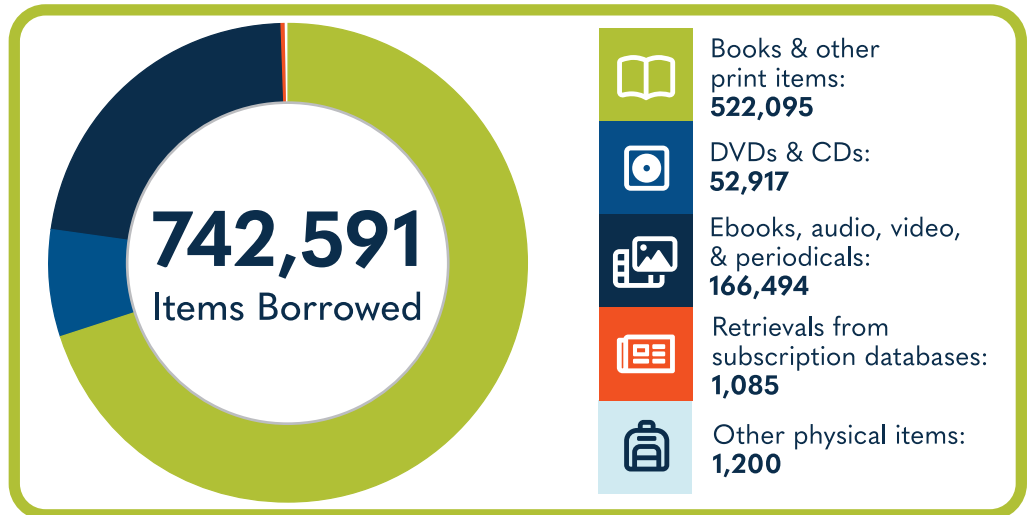

# BERKELEY COUNTY LIBRARY SYSTEM

at a Glance

BERKELEY COUNTY LIBRARY SYSTEM

Population of Service Area:  
**229,861**

The Berkeley County Library System has **7 locations:**

Daniel Island

Goose Creek

Hanahan

Sangaree

St. Stephen

Moncks Corner

Cane Bay (Summerville)

**269,606**  
Library Visits

Total Hours Open (Systemwide)  
**18,240**

**19,662**  
Total Wi-Fi Sessions

**15.5%** of households in this service area do not have Internet access.

**83,966**  
Total Library Cardholders

**279,188**  
Reference Question Answered

**925**  
Total Programs

**38,472**  
Total Attendees

**393**  
Children's programs (ages 0-11)

**27**  
Young Adult programs (ages 12-18)