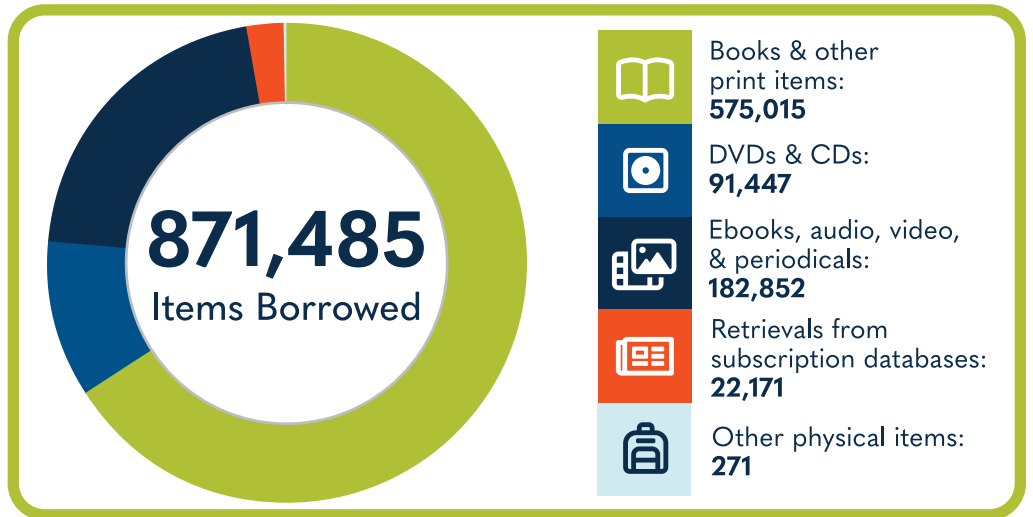

BEAUFORT COUNTY LIBRARY SYSTEM

at a Glance

Population of Service Area:
187,117

The Beaufort County Library System has **7 locations:**

- Beaufort
- Bluffton
- Hilton Head Island
- Lobeco
- Saint Helena

The Beaufort County Library System has **2 Bookmobiles:**

- Beaufort Bookmobile
- Hilton Head Bookmobile

240,689
Library Visits

Total Hours Open (Systemwide)
12,351

50,000
Total Wi-Fi Sessions

10.4% of households in this service area do not have Internet access.

91,618
Total Library Cardholders

55,555
Reference Question Answered

833
Total Programs

26,943
Total Attendees

575
Children's programs (ages 0-11)

70
Young Adult programs (ages 12-18)

244,276
Children's/Young Adult items checked out