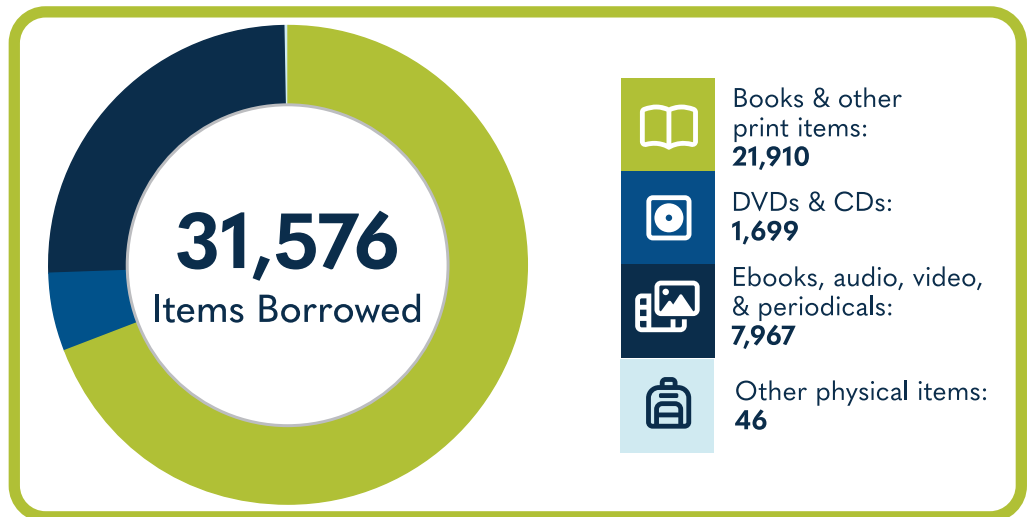

## LIBRARY SYSTEM

at a Glance

Population of Service Area:

**24,295**

The Abbeville County Library System has **3 locations:**

Donalds

Calhoun

Abbeville