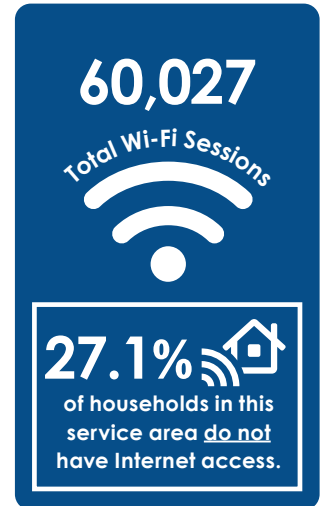

## LIBRARY SYSTEM

at a Glance

Population of Service Area:

**24,295**

The Abbeville County Library System has **3 locations:**

Donalds

Calhoun

Abbeville