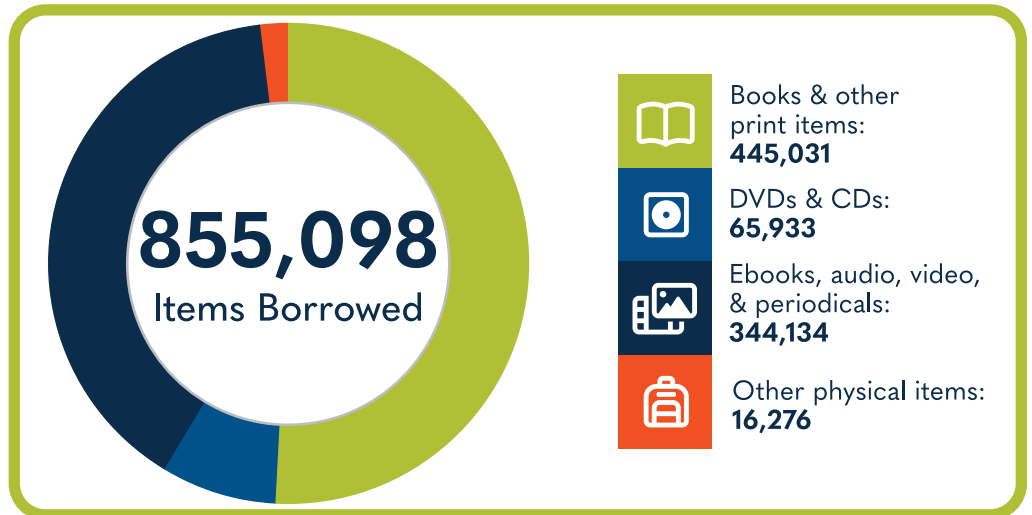

Bookmobile

4
Young Adult programs (ages 12-18)

7,506
Children's/Young Adult items checked out

Data gathered by the South Carolina State Library from the 2025 Public Libraries Survey, the 2020 Decennial Census, and the 2019 ACS 5 Year Estimates Subject Tables. U.S. Census Bureau, U.S. Department of Commerce.

ANDERSON COUNTY

LIBRARY SYSTEM

at a Glance

Population of Service Area:
203,718

392,803
Library Visits

Total Hours Open (Systemwide)
22,247

30,395
Total Wi-Fi Sessions

82,984
Total Library Cardholders

99,970
Reference Questions Answered

The Anderson County Library System has **9 locations**:

- Anderson
- Belton
- Iva
- Jennie Erwin (Honea Path)
- Lander Memorial (Williamston)
- Pendleton
- Piedmont
- Powersville (Easley)
- Westside Community Center (Anderson)