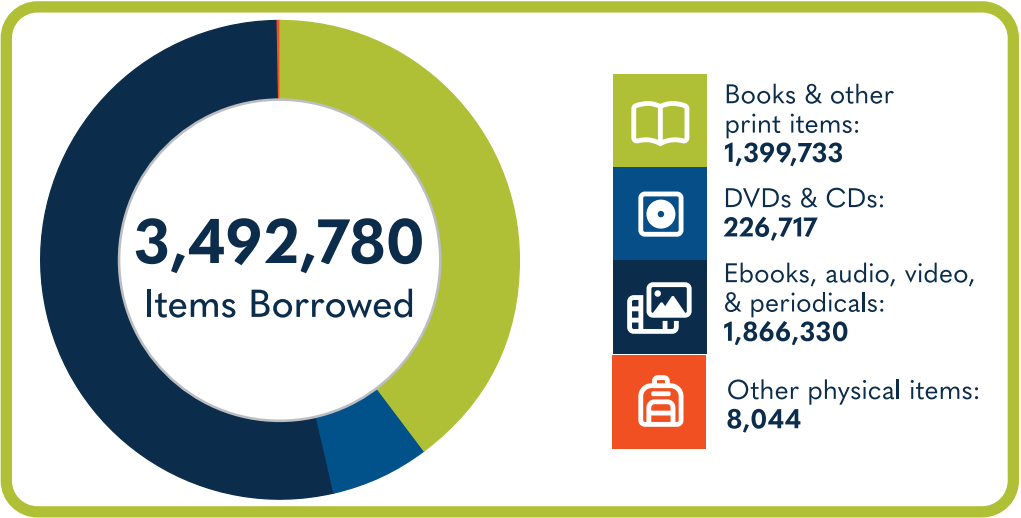

6,807
Total Programs

165,114
Total Attendees

3,504
Children's programs (ages 0-11)