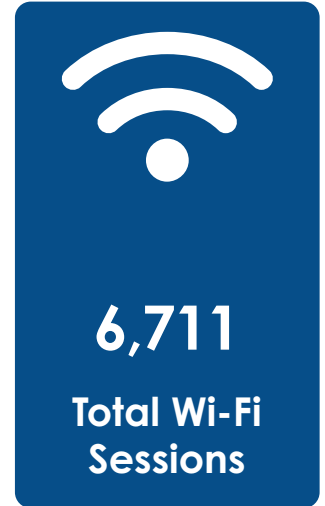

Data gathered by the South Carolina State Library from the 2025 Public Libraries Survey, the 2020 Decennial Census, and the 2019 ACS 5 Year Estimates Subject Tables. U.S. Census Bureau, U.S. Department of Commerce.