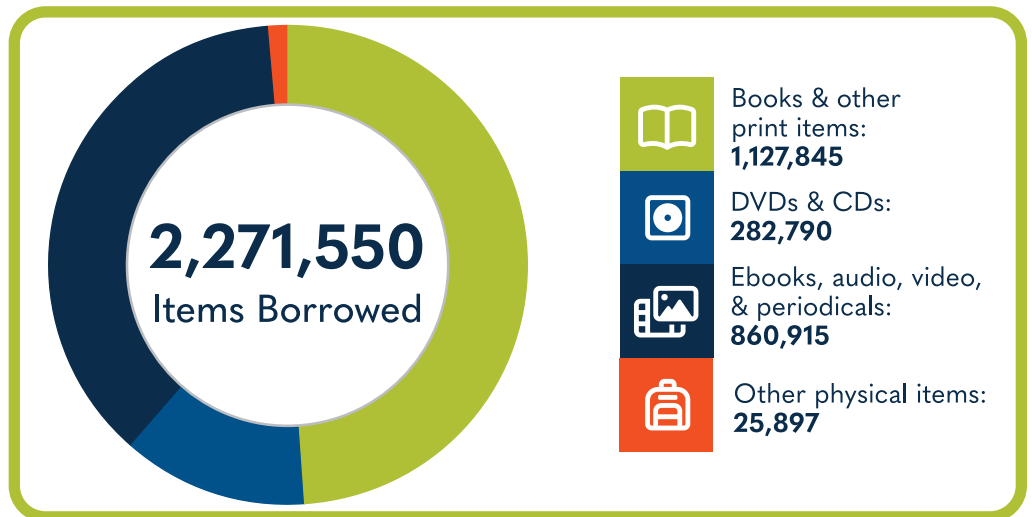

The Spartanburg County
Library System has
10 locations:

- Boiling Springs
- Chesnee
- Cowpens
- Cyrrill-Westside
- Inman
- Landrum
- Middle Tyger
- Pacolet
- Spartanburg
- Woodruff