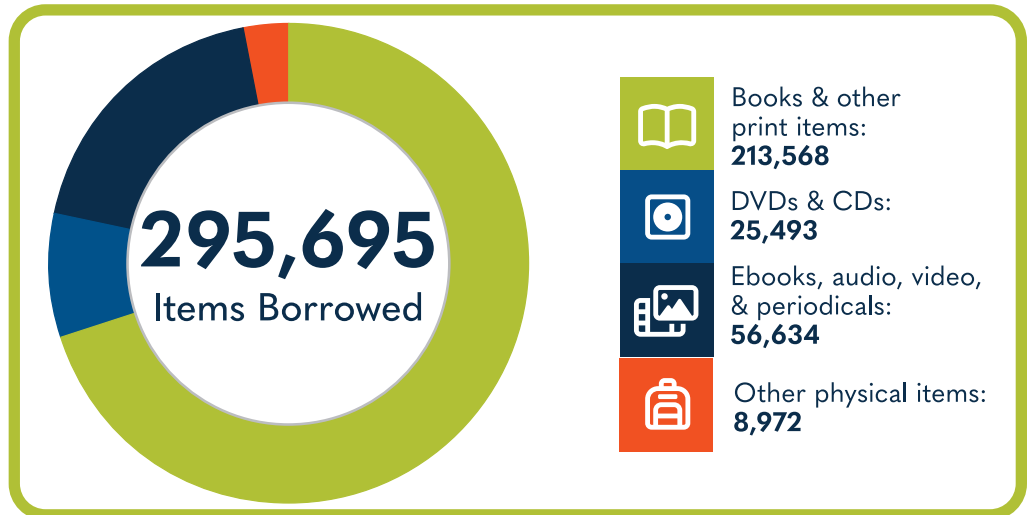

Kershaw

Lancaster

182,395
Library Visits

Total Hours Open (Systemwide)
7,228

36,844
Total Library Cardholders

4,100
Reference Questions Answered

21,200
Total Wi-Fi Sessions

421
Total Programs