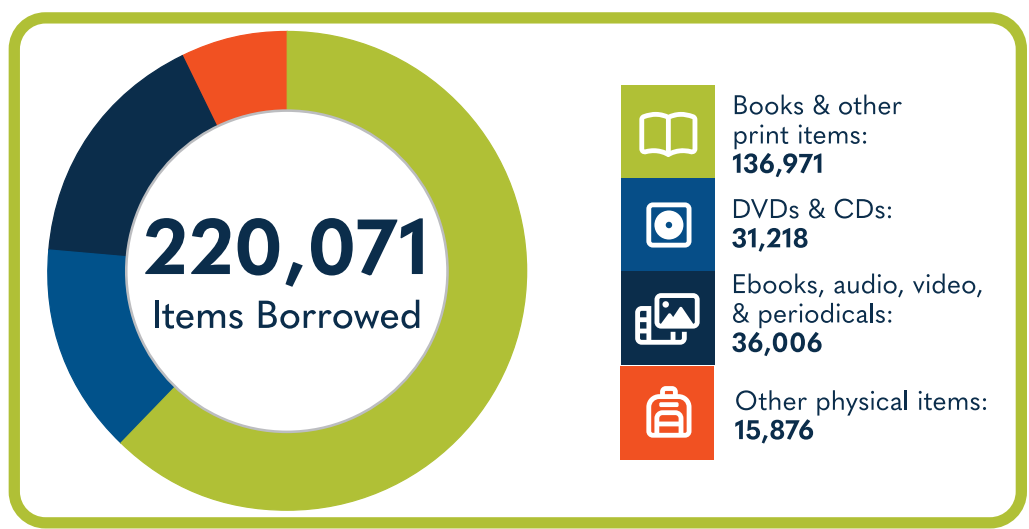

199
Total Programs

23,219
Total Attendees

94
Children's programs (ages 0-11)