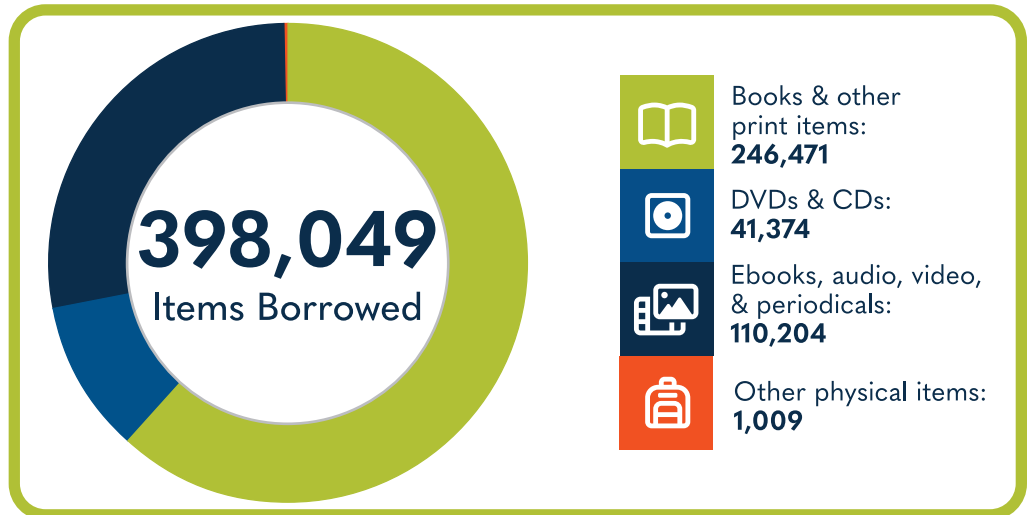

ABBE REGIONAL LIBRARY SYSTEM

at a Glance

Population of Service Area:
228,365

The ABBE Regional Library System has **13 locations:**

- Aiken
- Bamberg
- Barnwell
- Blackville
- Denmark
- Edgefield
- Jackson
- Midland Valley (Warrenville)
- Nancy Carson (North Augusta)
- New Ellenton
- Nancy Bonnette (Wagener)
- Mobley (Johnston)
- Williston

189,670
Library Visits

Total Hours Open (Systemwide)
20,086

25,000
Total Wi-Fi Sessions

55,847
Total Library Cardholders

24,638
Reference Questions Answered

1,121
Total Programs

16,618
Total Attendees

645 Children's programs (ages 0-11)

117 Young Adult programs (ages 12-18)

132,216 Children's/Young Adult items checked out

Data gathered by the South Carolina State Library from the 2025 Public Libraries Survey, the 2020 Decennial Census, and the 2019 ACS 5 Year Estimates Subject Tables. U.S. Census Bureau, U.S. Department of Commerce.