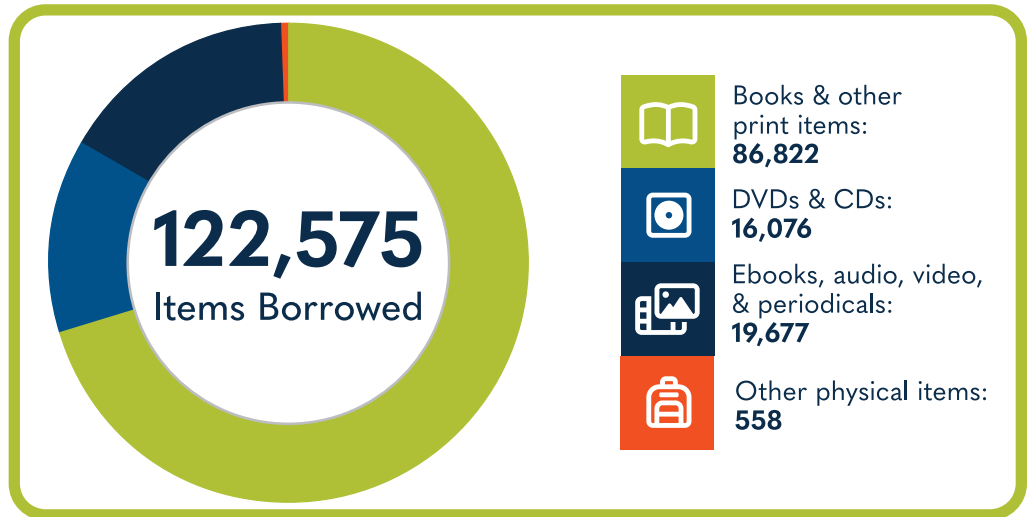

19,188
Reference Questions Answered

The Orangeburg County Library Commission has **6 locations:**

Bowman

Holly Hill

Mentor Branch (Elloree)

North

Orangeburg

Santee