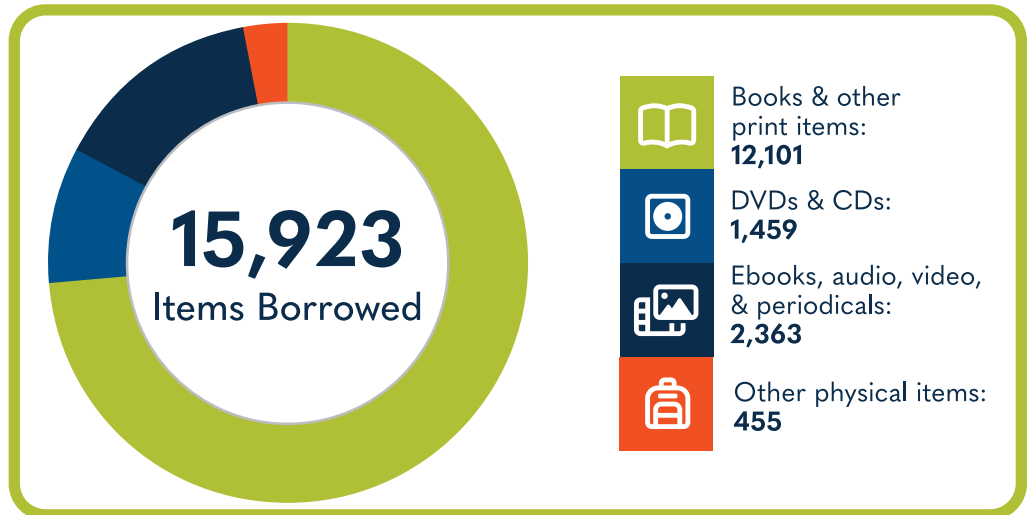

Data gathered by the South Carolina State Library from the 2025 Public Libraries Survey, the 2020 Decennial Census, and the 2019 ACS 5 Year Estimates Subject Tables. U.S. Census Bureau, U.S. Department of Commerce.