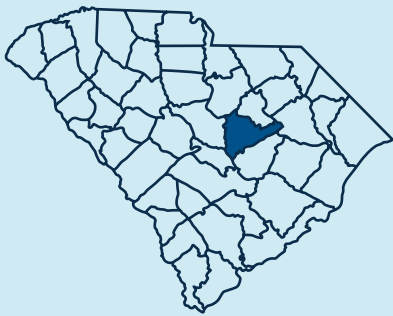

Population of Service Area:
105,556

The Sumter County Library System has **3 locations**:

- South Sumter
- Wesmark
- Sumter

94,952
Library Visits

Total Hours Open (Systemwide)
6,136

147,804
Total Wi-Fi Sessions

51,596
Total Library Cardholders

7,303
Reference Questions Answered