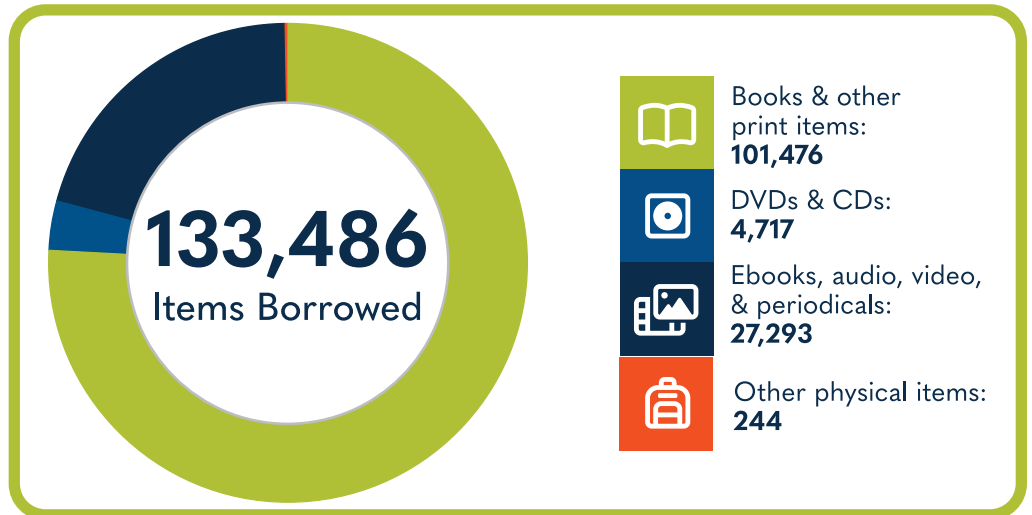

147,804
Total Wi-Fi Sessions

51,596
Total Library Cardholders

7,303
Reference Questions Answered

271
Total Programs

5,565
Total Attendees

192
Children's programs (ages 0-11)

4
Young Adult programs (ages 12-18)