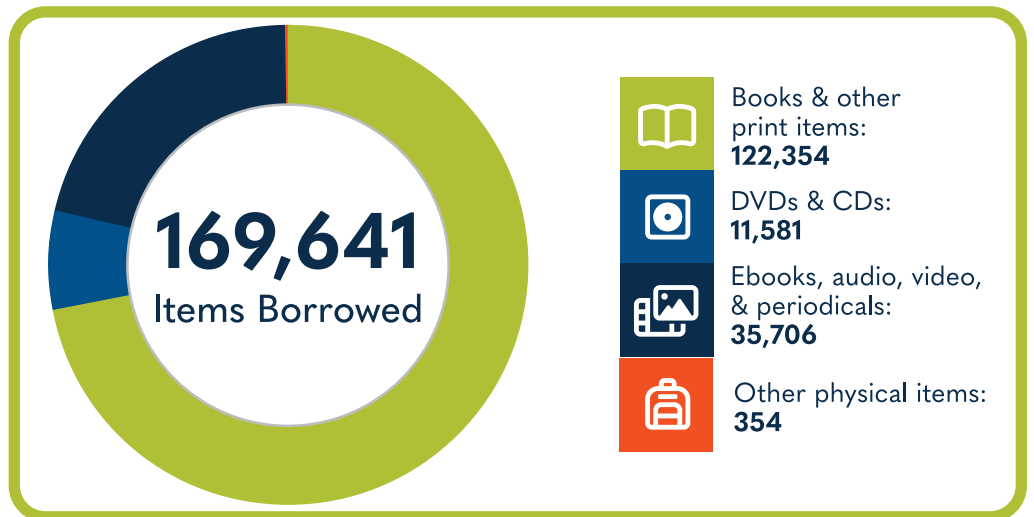

Data gathered by the South Carolina State Library from the 2025 Public Libraries Survey, the 2020 Decennial Census, and the 2019 ACS 5 Year Estimates Subject Tables. U.S. Census Bureau, U.S. Department of Commerce.