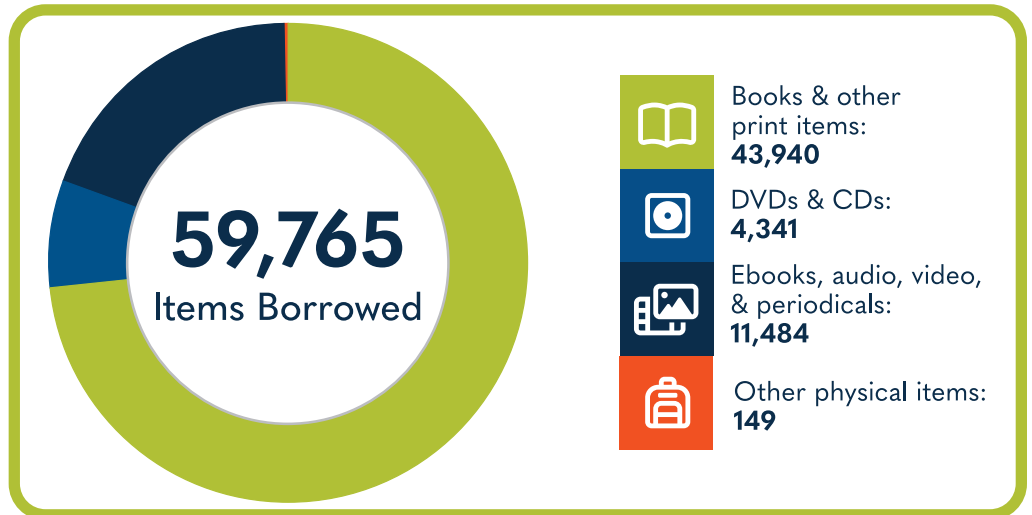

Data gathered by the South Carolina State Library from the 2025 Public Libraries Survey, the 2020 Decennial Census, and the 2019 ACS 5 Year Estimates Subject Tables. U.S. Census Bureau, U.S. Department of Commerce.