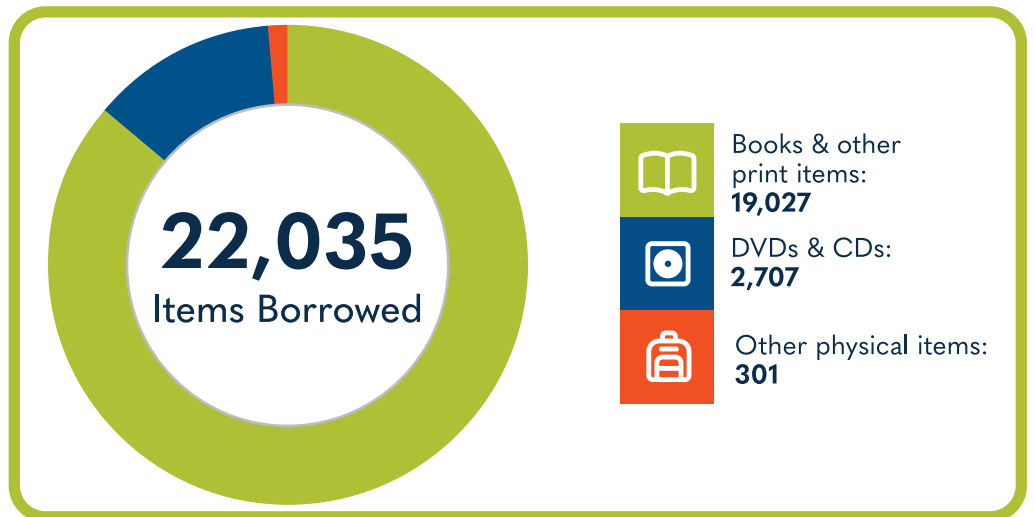

7
Young Adult programs
(ages 12-18)

3,626
Children's/Young Adult
items checked out

Data gathered by the South Carolina State Library from the 2025 Public Libraries Survey, the 2020 Decennial Census, and the 2019 ACS 5 Year Estimates Subject Tables. U.S. Census Bureau, U.S. Department of Commerce.

ABBE REGIONAL LIBRARY SYSTEM - BARNWELL

at a Glance

Population of
Service Area:
20,589

The ABBE Regional Library System has **3 locations** in Barnwell County:

Barnwell

Blackville

Williston

18,564
Library Visits

Total Hours Open
(Systemwide)
4,470

Total Ebooks, audio,
video & periodicals
circulated
(Systemwide)
110,204

55,847
Total Library
Cardholders
(Systemwide)

1,209
Reference
Questions
Answered

311
Total Programs

3,350
Total Attendees

225 Children's programs
(ages 0-11)

59 Young Adult programs
(ages 12-18)

10,664 Children's/Young Adult
items checked out

Data gathered by the South Carolina State Library from the 2025 Public Libraries Survey, the 2020 Decennial Census, and the 2019 ACS 5 Year Estimates Subject Tables. U.S. Census Bureau, U.S. Department of Commerce.