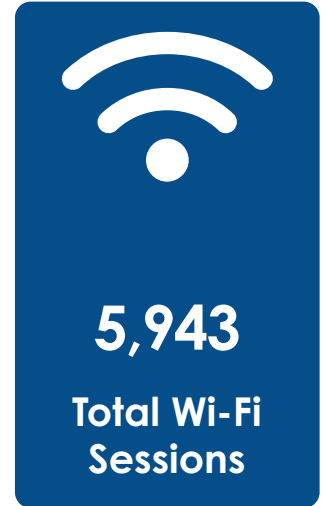

Data gathered by the South Carolina State Library from the 2025 Public Libraries Survey, the 2020 Decennial Census, and the 2019 ACS 5 Year Estimates Subject Tables. U.S. Census Bureau, U.S. Department of Commerce.