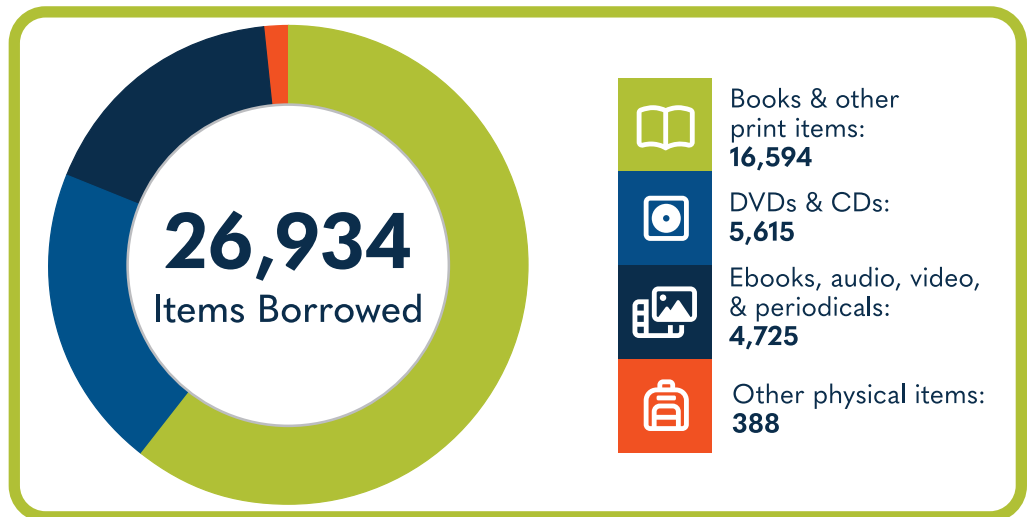

273
Total Programs

2,655
Total Attendees

154
Children's programs
(ages 0-11)