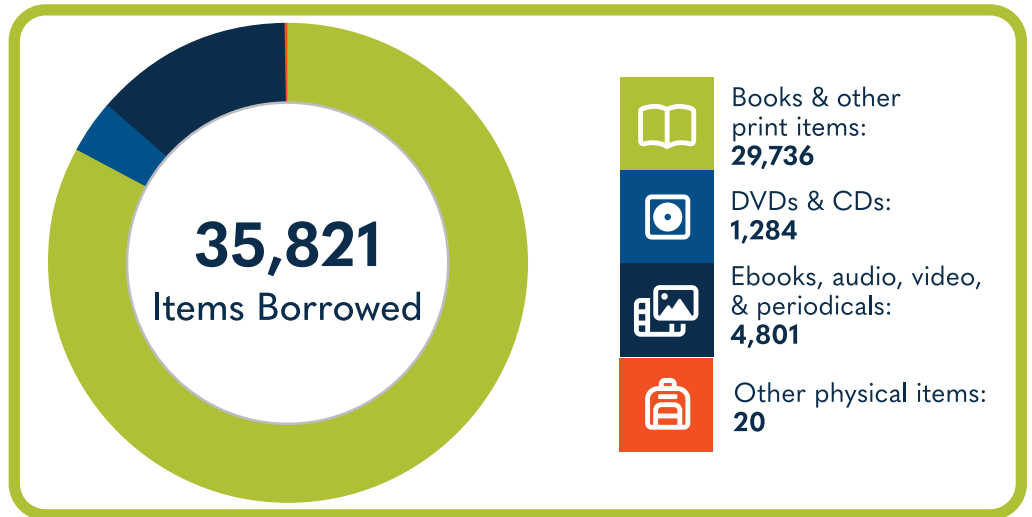

898
Total Programs

1,564
Total Attendees

436
Children's programs (ages 0-11)