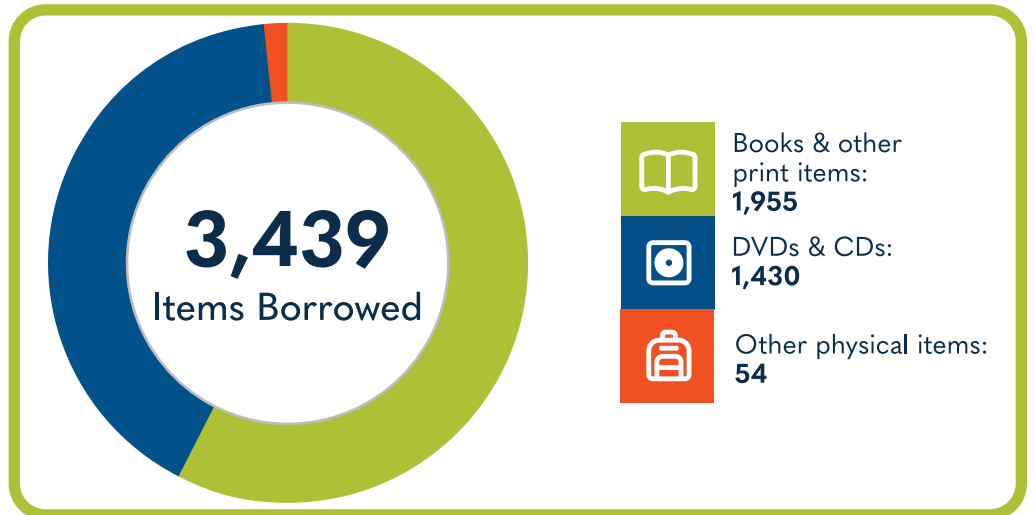

15
Young Adult programs (ages 12-18)

15,909
Children's/Young Adult items checked out

Data gathered by the South Carolina State Library from the 2025 Public Libraries Survey, the 2020 Decennial Census, and the 2019 ACS 5 Year Estimates Subject Tables. U.S. Census Bureau, U.S. Department of Commerce.

AHJ REGIONAL LIBRARY SYSTEM - ALLENDALE at a Glance

Population of
Service Area:
55,391

The Allendale Hampton
Jasper Regional
Library System has
one location in
Allendale County:

Allendale

13,193
Library Visits

Total Hours Open
(Systemwide)
2,816

86,749
Total Wi-Fi
Sessions

14,330
Total Library
Cardholders

1,682
Reference
Questions
Answered

57
Total Programs

374
Total Attendees

74 Children's programs
(ages 0-11)

Bookmobile