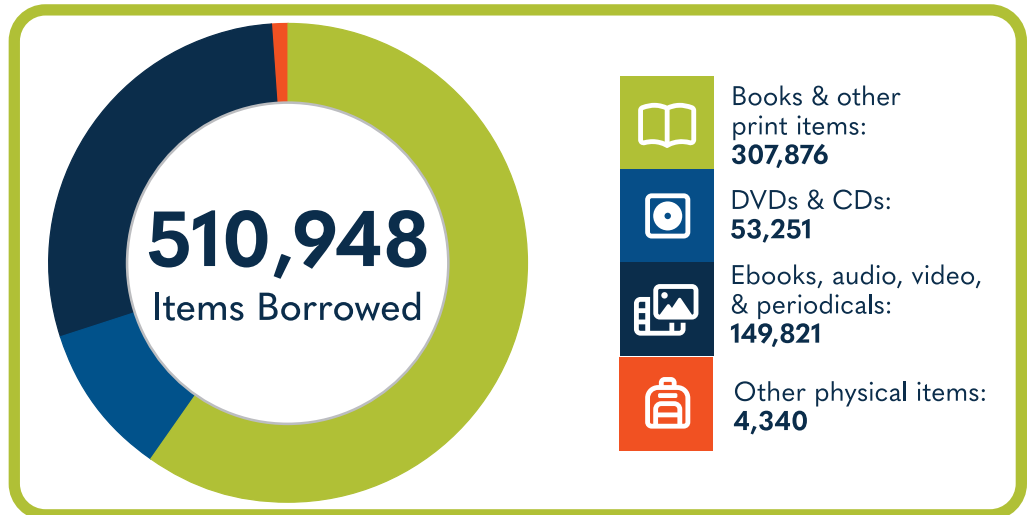

54,178
Reference Questions Answered

The Pickens County Library System has **4 locations:**

Central Clemson

Sarlin Community (Liberty)

Village (Pickens)

Pickens (Easley)

1,074
Total Programs

28,982
Total Attendees