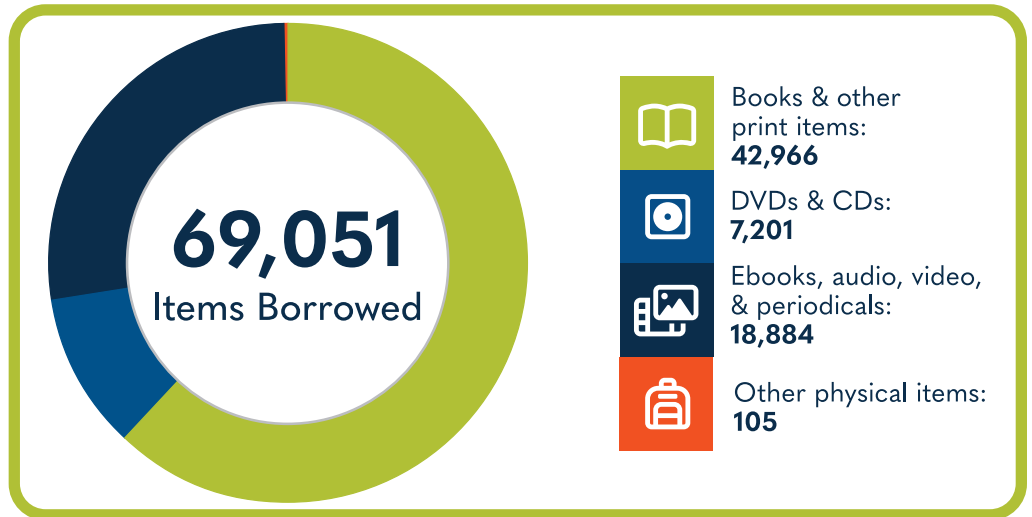

177
Total Programs

5,691
Total Attendees

53
Children's programs (ages 0-11)

6
Young Adult programs (ages 12-18)

22,659
Children's/Young Adult items checked out

Data gathered by the South Carolina State Library from the 2025 Public Libraries Survey, the 2020 Decennial Census, and the 2019 ACS 5 Year Estimates Subject Tables. U.S. Census Bureau, U.S. Department of Commerce.