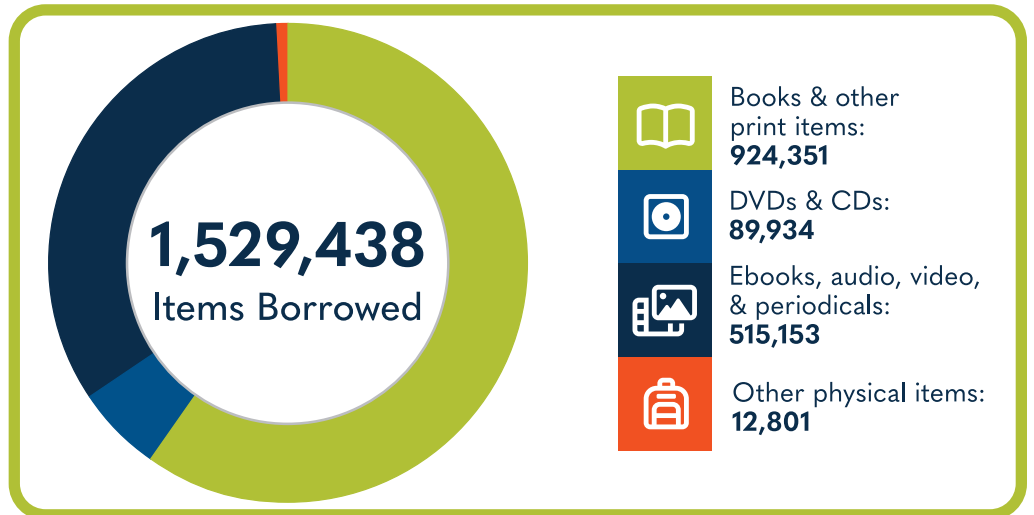

2,274
Total Programs

52,619
Total Attendees

1,117
Children's programs (ages 0-11)