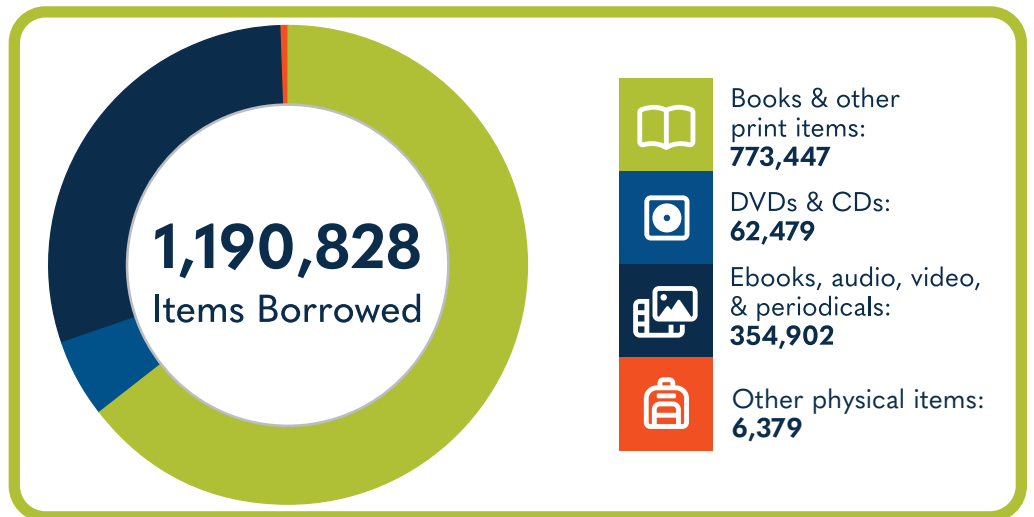

4,694
Total Programs

85,815
Total Attendees

2,332 **2,332**
Children's programs
(ages 0-11)