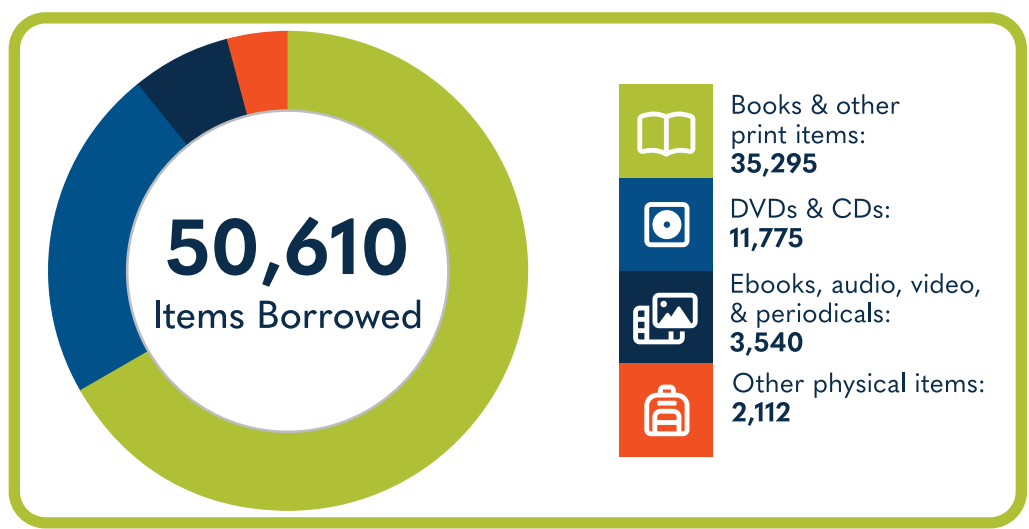

DILLON COUNTY LIBRARY SYSTEM

at a Glance

Population of Service Area:
28,292

91,225
Library Visits

Total Hours Open (Systemwide)
4,810

41,238
Total Wi-Fi Sessions

20,448
Total Library Cardholders

27,010
Reference Questions Answered

The Dillon County Library System has **3 locations:**

- Dillon
- Latta

Sadie Carmichael (Lake View)

664
Total Programs

2,431
Total Attendees

526
Children's programs (ages 0-11)

12
Young Adult programs (ages 12-18)