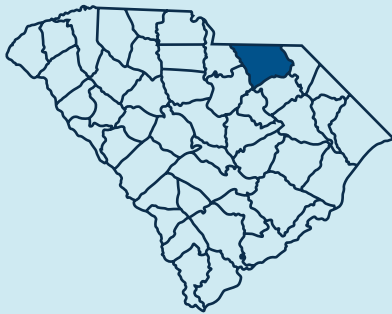

CHESTERFIELD COUNTY

LIBRARY SYSTEM

at a Glance

CCLS

Population of Service Area:

43,273

The Chesterfield County Public Library System has **5 locations:**

Chesterfield