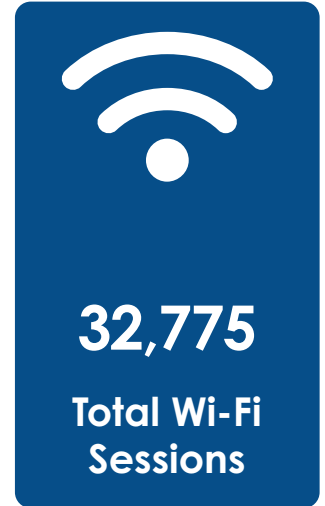

CHESTERFIELD COUNTY

LIBRARY SYSTEM

at a Glance

CCLS

Population of Service Area:

43,273

The Chesterfield County Public Library System has **5 locations:**

Chesterfield