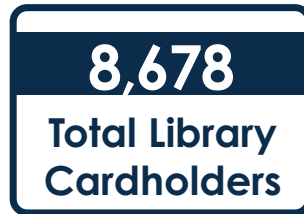

The Chester County Library System has **3 locations:**

Chester

Great Falls

Lewisville Community (Richburg)

658
Total Programs

7,726
Total Attendees

466
Children's programs (ages 0-11)

61
Young Adult programs (ages 12-18)

CHESTERFIELD COUNTY

LIBRARY SYSTEM

at a Glance

CCLS

Population of Service Area:

43,273

The Chesterfield County Public Library System has **5 locations:**

Chesterfield