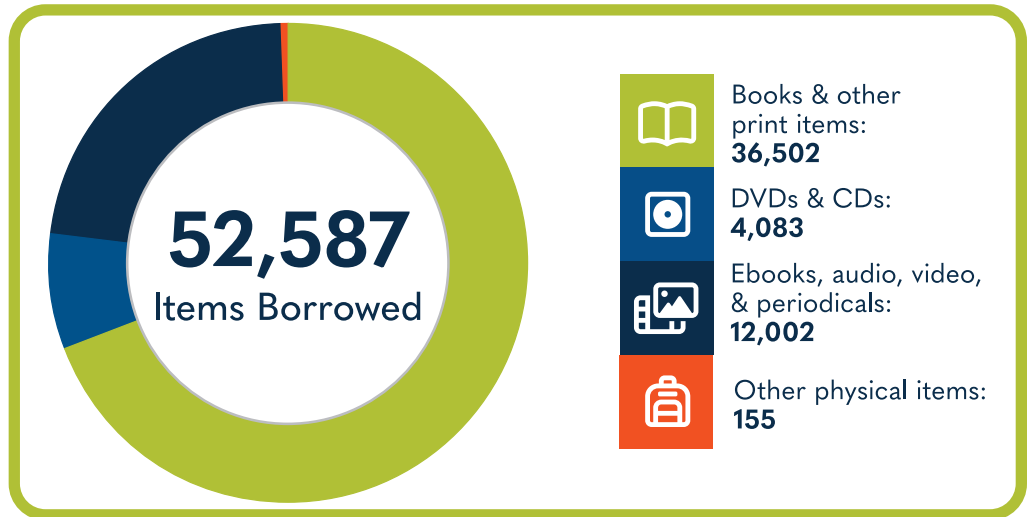

23,008
Children's/Young Adult items checked out

Data gathered by the South Carolina State Library from the 2025 Public Libraries Survey, the 2020 Decennial Census, and the 2019 ACS 5 Year Estimates Subject Tables. U.S. Census Bureau, U.S. Department of Commerce.

AHJ REGIONAL LIBRARY SYSTEM

at a Glance

Population of Service Area:
55,391

The Allendale Hampton Jasper Regional Library System has **5 locations:**

- Allendale
- Estill
- Hampton
- Hardeeville
- Pratt Memorial (Ridgeland)

41,820
Library Visits

Total Hours Open (Systemwide)
9,991

86,749
Total Wi-Fi Sessions

14,330
Total Library Cardholders

9,250
Reference Questions Answered

223
Total Programs

1,924
Total Attendees

72
Children's programs (ages 0-11)