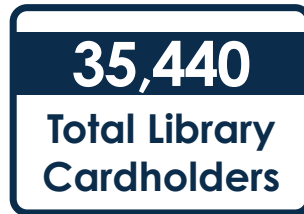

Data gathered by the South Carolina State Library from the 2025 Public Libraries Survey, the 2020 Decennial Census, and the 2019 ACS 5 Year Estimates Subject Tables. U.S. Census Bureau, U.S. Department of Commerce.