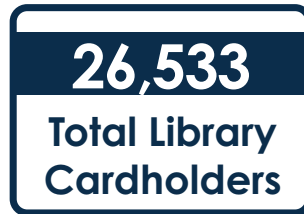

Data gathered by the South Carolina State Library from the 2025 Public Libraries Survey, the 2020 Decennial Census, and the 2019 ACS 5 Year Estimates Subject Tables. U.S. Census Bureau, U.S. Department of Commerce.