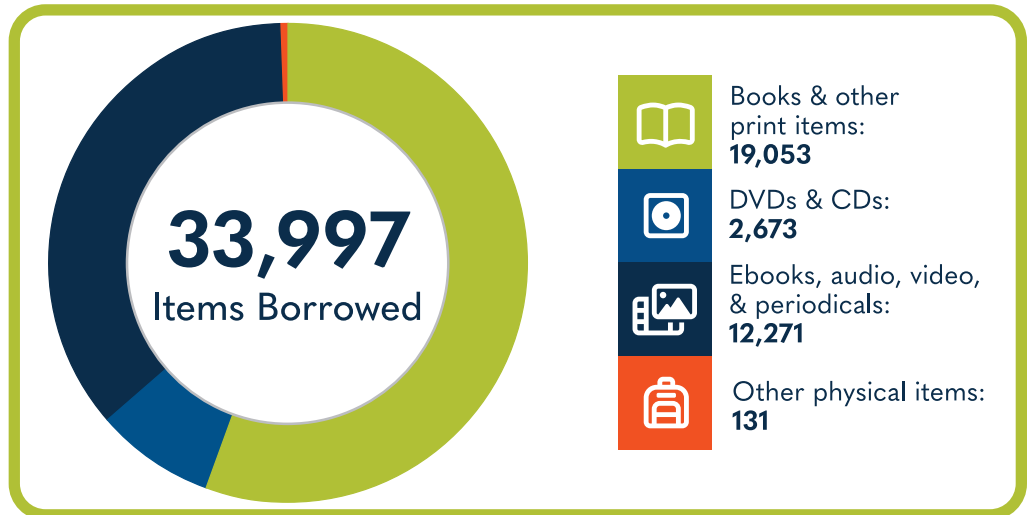

CLARENDON COUNTY

LIBRARY SYSTEM

at a Glance

Population of Service Area:

31,144

The Clarendon County Library System has **one location** in Manning, SC.

Data gathered by the South Carolina State Library from the 2025 Public Libraries Survey, the 2020 Decennial Census, and the 2019 ACS 5 Year Estimates Subject Tables. U.S. Census Bureau, U.S. Department of Commerce.