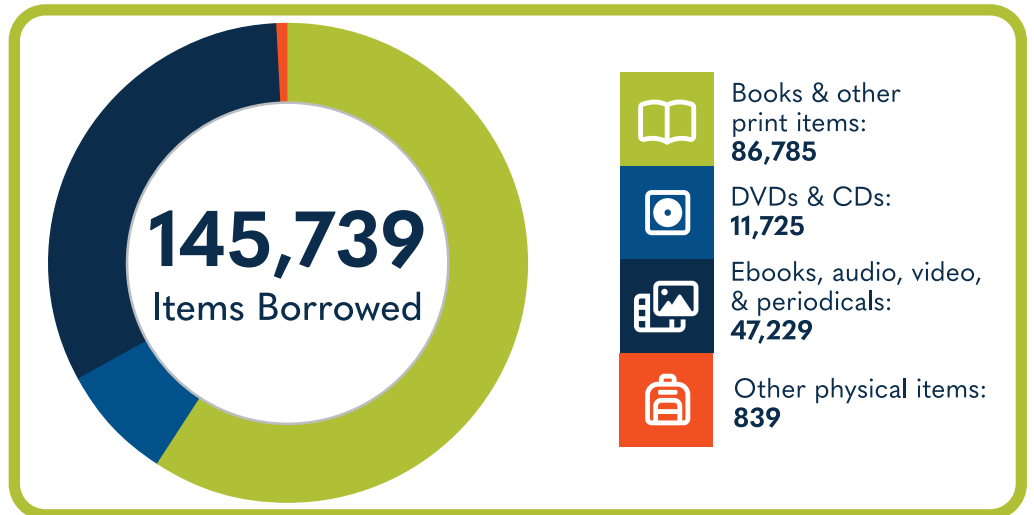

CHAPIN MEMORIAL LIBRARY SYSTEM

at a Glance

Population of Service Area:
35,682

The Chapin Memorial Library is a public library operated by the City of Myrtle Beach.

95,709
Library Visits

Total Hours Open (Systemwide)
3,748

84,207
Total Wi-Fi Sessions

21,109
Total Library Cardholders

5,428
Reference Questions Answered

787
Total Programs

17,414
Total Attendees

277 Children's programs (ages 0-11)

18 Young Adult programs (ages 12-18)