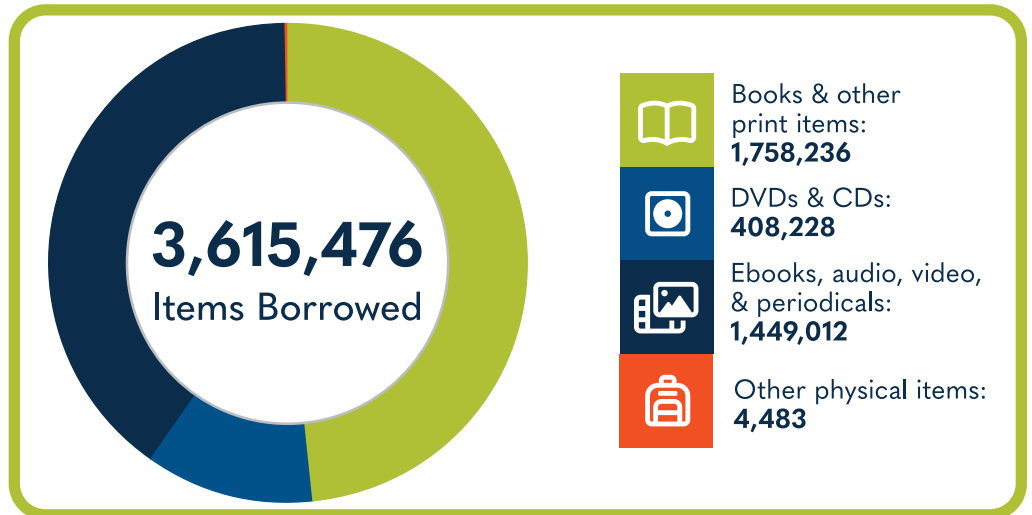

Data gathered by the South Carolina State Library from the 2025 Public Libraries Survey, the 2020 Decennial Census, and the 2019 ACS 5 Year Estimates Subject Tables. U.S. Census Bureau, U.S. Department of Commerce.