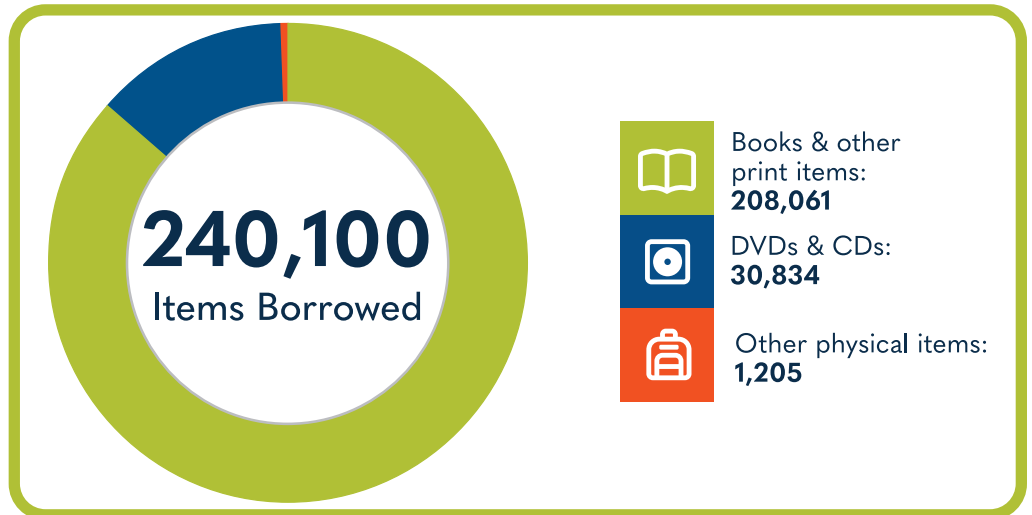

ABBE REGIONAL LIBRARY SYSTEM - AIKEN at a Glance

Population of Service Area:
168,808

The ABBE Regional Library System has **6 locations** in Aiken County:

Aiken

Jackson

Midland Valley (Warrenville)

Nancy Carson (North Augusta)

New Ellenton

Nancy Bonnette (Wagener)

119,217
Library Visits

Total Hours Open (Systemwide)
9,225

Total Ebooks, audio, video & periodicals circulated (Systemwide)
110,204

55,847
Total Library Cardholders (Systemwide)

10,777
Reference Questions Answered

629
Total Programs

11,915
Total Attendees

315
Children's programs (ages 0-11)

56
Young Adult programs (ages 12-18)

113,033
Children's/Young Adult items checked out

Data gathered by the South Carolina State Library from the 2025 Public Libraries Survey, the 2020 Decennial Census, and the 2019 ACS 5 Year Estimates Subject Tables. U.S. Census Bureau, U.S. Department of Commerce.

ABBE REGIONAL LIBRARY SYSTEM - BAMBERG

at a Glance

Population of
Service Area:
13,311

The ABBE Regional Library System has **2 locations** in Bamberg County:
Bamberg
Denmark

33,458
Library Visits

Total Hours Open
(Systemwide)
3,377