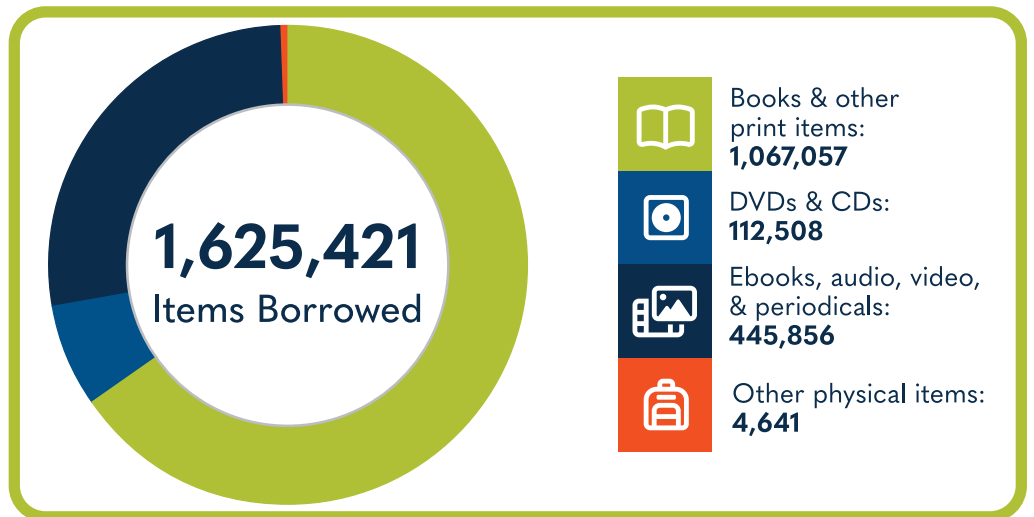

609,574
Library Visits

Total Hours Open (Systemwide)
31,613

62,730
Total Wi-Fi Sessions

109,724
Total Library Cardholders

94,731
Reference Questions Answered

4,801
Total Programs

99,140
Total Attendees

3,000 Children's programs (ages 0-11)