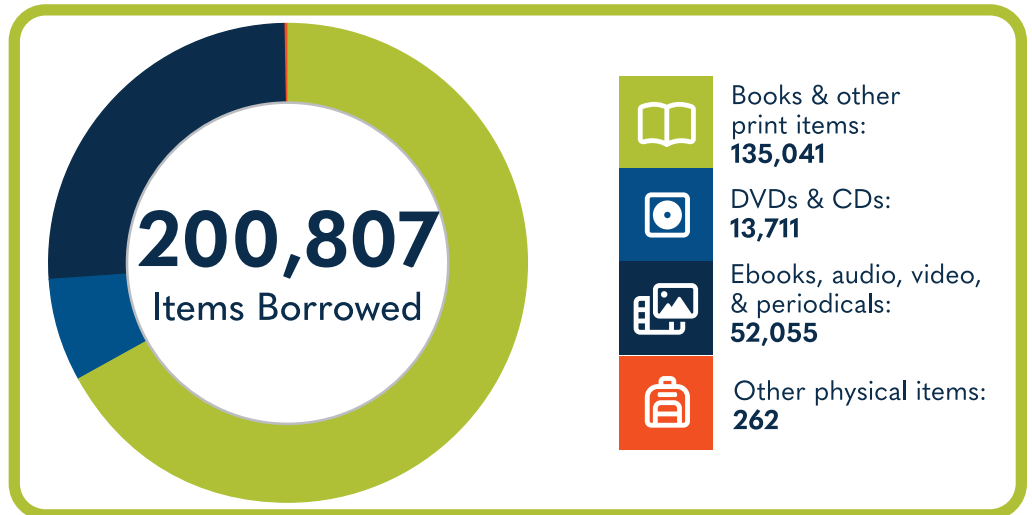

Total Hours Open (Systemwide)
7,226

19,830
Total Wi-Fi Sessions

20,867
Total Library Cardholders

4,601
Reference Questions Answered

835
Total Programs

7,793
Total Attendees

308 Children's programs (ages 0-11)