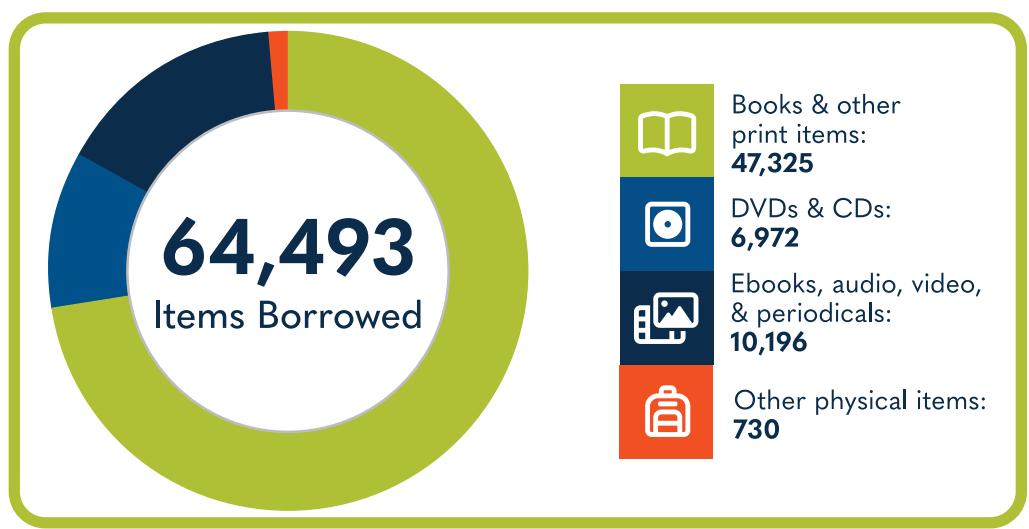

21,602
Children's/Young Adult items checked out

Data gathered by the South Carolina State Library from the 2025 Public Libraries Survey, the 2020 Decennial Census, and the 2019 ACS 5 Year Estimates Subject Tables. U.S. Census Bureau, U.S. Department of Commerce.

CHESTER COUNTY LIBRARY SYSTEM

at a Glance

Population of Service Area:
32,294

42,584
Library Visits

Total Hours Open (Systemwide)
6,408

161,112
Total Wi-Fi Sessions

9,122
Total Library Cardholders

9,354
Reference Questions Answered

The Chester County Library System has **3 locations:**

Chester

Great Falls

Lewisville Community (Richburg)

658
Total Programs

7,726
Total Attendees

466
Children's programs (ages 0-11)

61
Young Adult programs (ages 12-18)