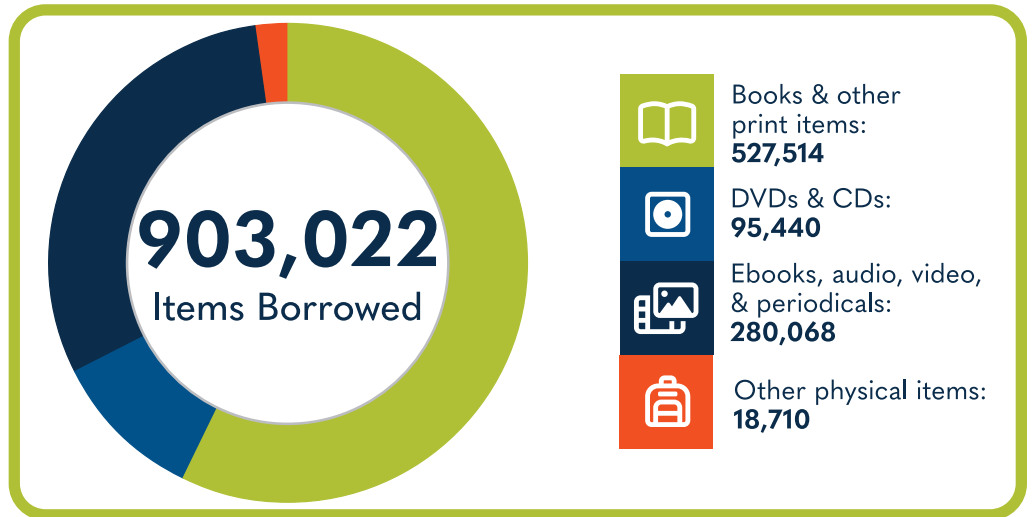

1,577
Total Programs

26,640
Total Attendees

712
Children's programs (ages 0-11)

133
Young Adult programs (ages 12-18)

247,041
Children's/Young Adult items checked out

Data gathered by the South Carolina State Library from the 2025 Public Libraries Survey, the 2020 Decennial Census, and the 2019 ACS 5 Year Estimates Subject Tables. U.S. Census Bureau, U.S. Department of Commerce.

BEAUFORT COUNTY LIBRARY SYSTEM

at a Glance

Population of Service Area:
187,117

The Beaufort County Library System has **6 locations:**

- Beaufort
- Bluffton
- Hilton Head Island
- Lobeco
- Port Royal
- Saint Helena

The Beaufort County Library System has **2 Bookmobiles:**

- Beaufort Bookmobile
- Hilton Head Bookmobile

359,935
Library Visits

Total Hours Open (Systemwide)
10,412

45,972
Total Wi-Fi Sessions

96,536
Total Library Cardholders

48,711
Reference Questions Answered

2,759
Total Programs

42,295
Total Attendees

1,590
Children's programs (ages 0-11)

289
Young Adult programs (ages 12-18)

248,020
Children's/Young Adult items checked out

Data gathered by the South Carolina State Library from the 2025 Public Libraries Survey, the 2020 Decennial Census, and the 2019 ACS 5 Year Estimates Subject Tables. U.S. Census Bureau, U.S. Department of Commerce.