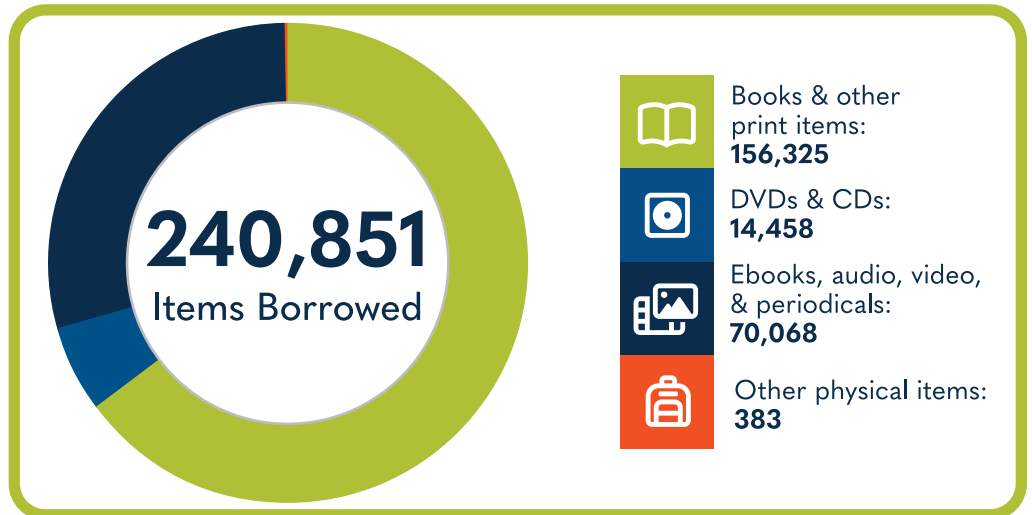

2,574
Total Programs

93,100
Total Attendees

1,785
Children's programs (ages 0-11)