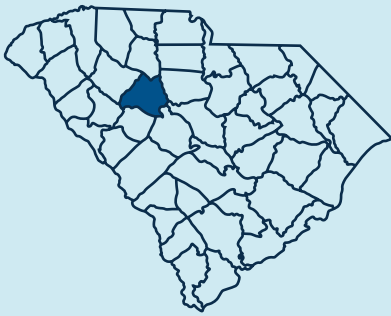

Population of Service Area:
37,719

22,040
Library Visits

Total Hours Open (Systemwide)
3,184

17,315
Total Wi-Fi Sessions

24,649
Total Library Cardholders

2,340
Reference Questions Answered

The Newberry County Library System has **2 locations:**

Whitmire War Memorial Library
Whitmire

Hal Kohn Memorial Library
Newberry