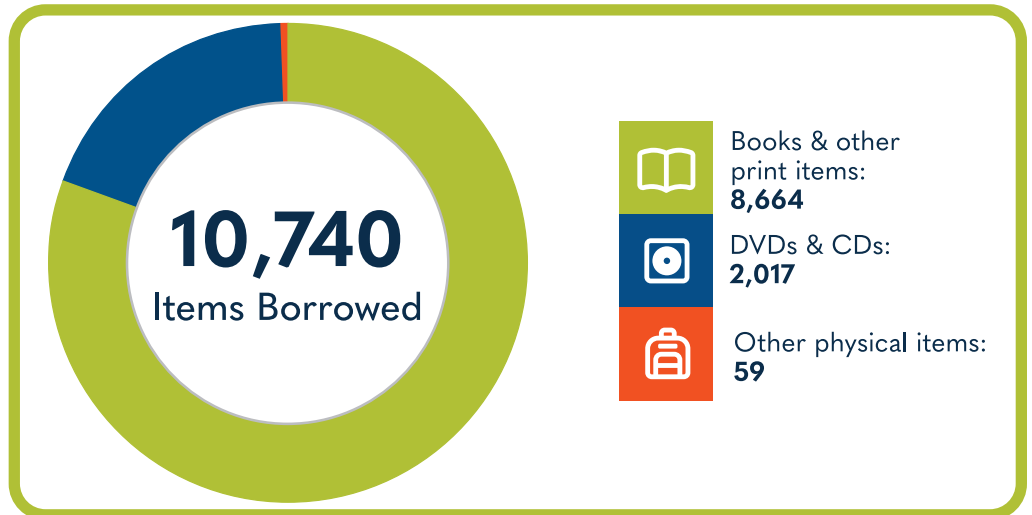

3,350
Total Attendees

225 Children's programs
(ages 0-11)

59 Young Adult programs
(ages 12-18)

10,664 Children's/Young Adult
items checked out

Data gathered by the South Carolina State Library from the 2025 Public Libraries Survey, the 2020 Decennial Census, and the 2019 ACS 5 Year Estimates Subject Tables. U.S. Census Bureau, U.S. Department of Commerce.

ABBE REGIONAL LIBRARY SYSTEM - EDGEFIELD

at a Glance

Population of
Service Area:
25,657

The ABBE Regional Library System has **2 locations** in Edgefield County:

Edgefield

Mobley (Johnston)

14,971
Library Visits

Total Hours Open
(Systemwide)
1,507

Total Ebooks, audio,
video & periodicals
circulated
(Systemwide)
110,204

55,847
Total Library
Cardholders
(Systemwide)

240
Reference
Questions
Answered

55
Total Programs

759
Total Attendees

51 Children's programs
(ages 0-11)

2 Young Adult programs
(ages 12-18)

4,223 Children's/Young Adult
items checked out

Data gathered by the South Carolina State Library from the 2025 Public Libraries Survey, the 2020 Decennial Census, and the 2019 ACS 5 Year Estimates Subject Tables. U.S. Census Bureau, U.S. Department of Commerce.