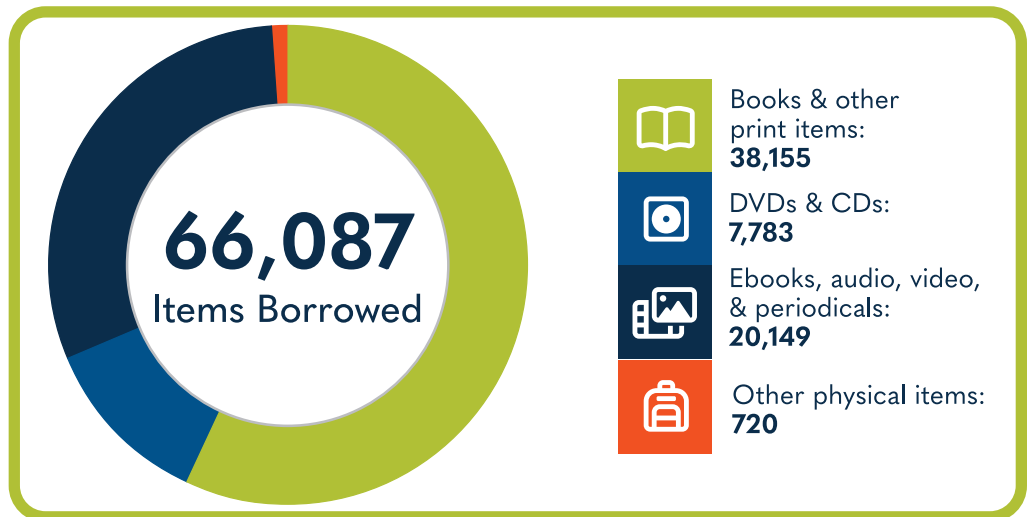

Data gathered by the South Carolina State Library from the 2025 Public Libraries Survey, the 2020 Decennial Census, and the 2019 ACS 5 Year Estimates Subject Tables. U.S. Census Bureau, U.S. Department of Commerce.