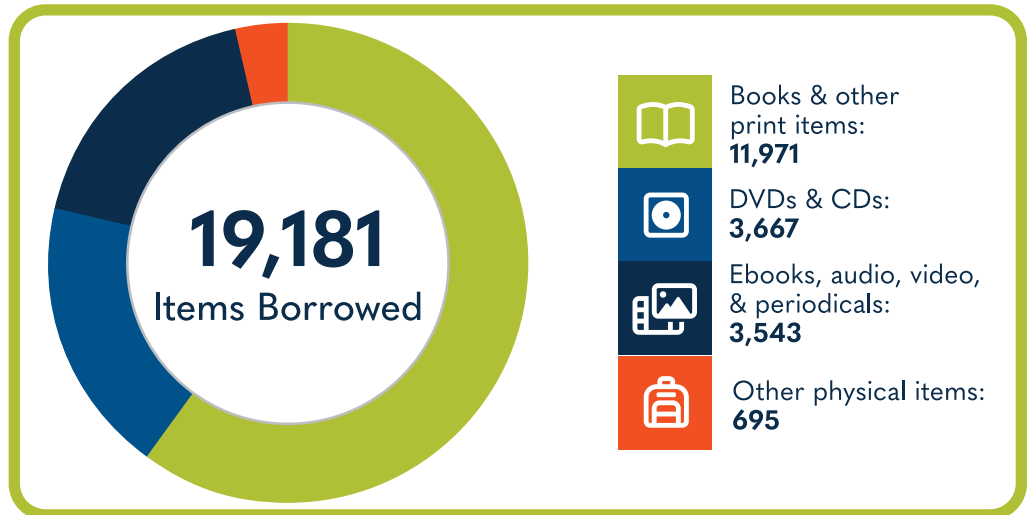

8,700
Total Wi-Fi Sessions

10,171
Total Library Cardholders

24,050
Reference Questions Answered

273
Total Programs

17,311
Total Attendees

191
Children's programs (ages 0-11)

5
Young Adult programs (ages 12-18)