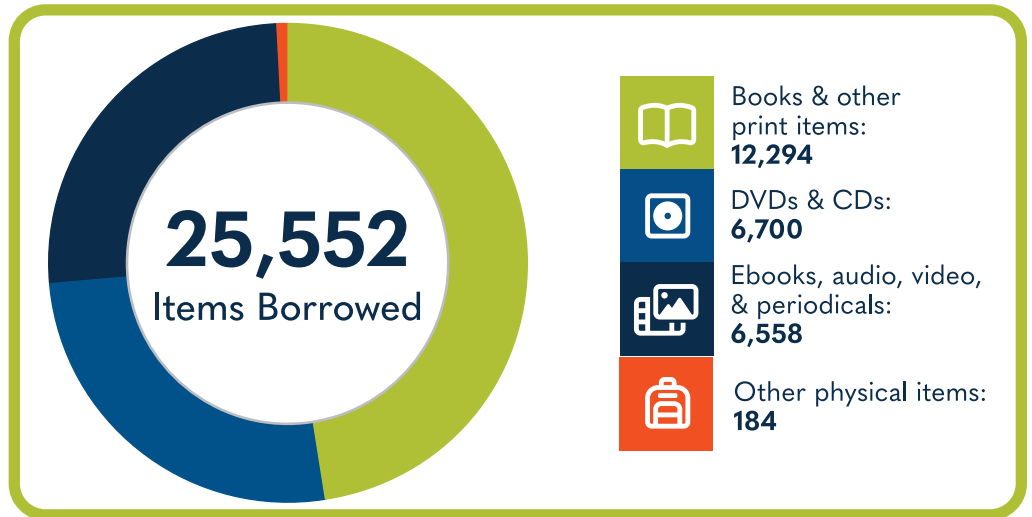

57,685
Library Visits

Total Hours Open (Systemwide)
3,300

18,110
Total Wi-Fi Sessions

5,534
Total Library Cardholders

2,350
Reference Questions Answered

185
Total Programs

4,567
Total Attendees

129 Children's programs (ages 0-11)