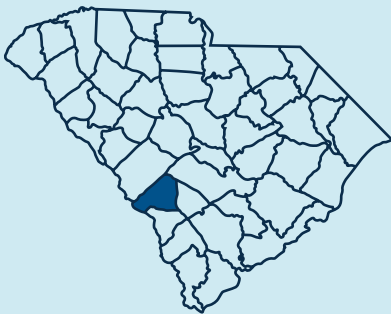

ABBE REGIONAL LIBRARY SYSTEM - BAMBERG

at a Glance

Population of
Service Area:
13,311

The ABBE Regional Library System has **2 locations** in Bamberg County:
Bamberg
Denmark

33,458
Library Visits

Total Hours Open
(Systemwide)
3,377

ABBE REGIONAL LIBRARY SYSTEM - BARNWELL

at a Glance

Population of
Service Area:
20,589

The ABBE Regional Library System has **3 locations** in Barnwell County:

Barnwell

Blackville

Williston

18,564
Library Visits