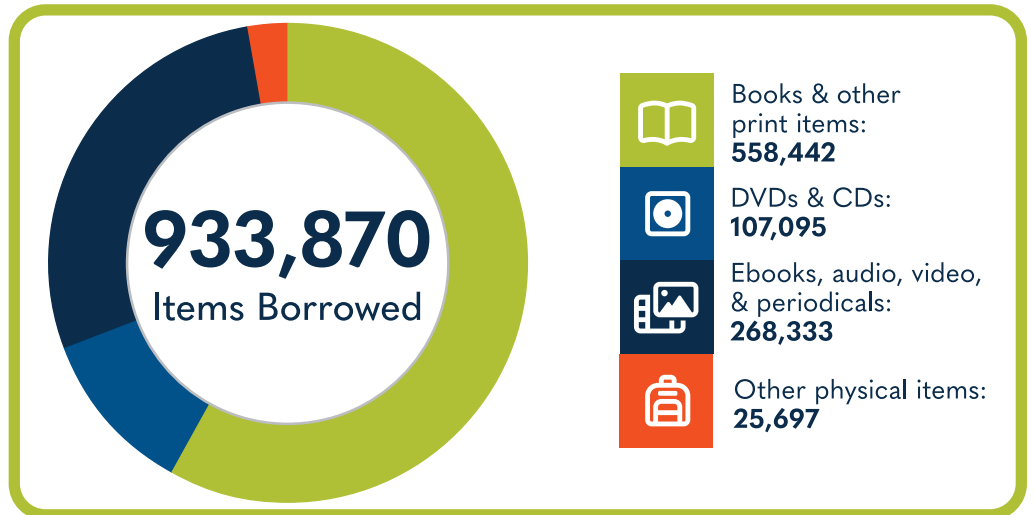

27,692
Reference Questions Answered

The Dorchester County Library System has **4 locations:**

Library on the Ashley River

North Charleston

Summerville

Saint George

1,813
Total Programs

43,121
Total Attendees