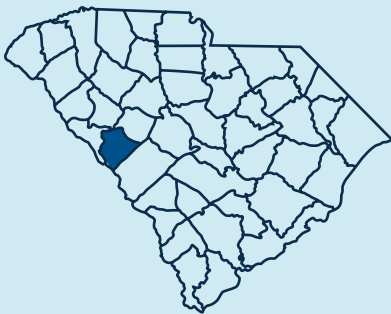

ABBE REGIONAL LIBRARY SYSTEM - EDGEFIELD

at a Glance

Population of
Service Area:
25,657

The ABBE Regional Library System has **2 locations** in Edgefield County:

Edgefield

Mobley (Johnston)

14,971
Library Visits