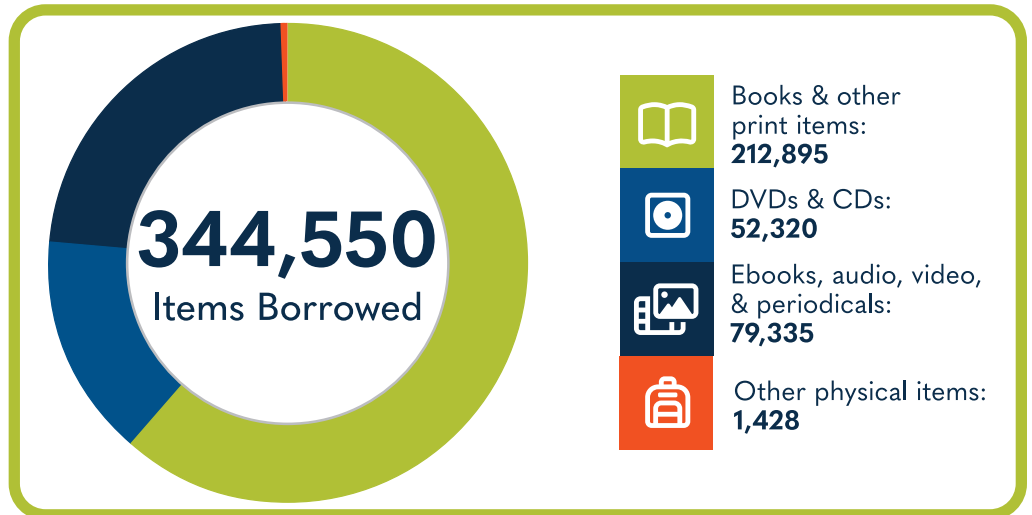

146,479
Library Visits

Total Hours Open (Systemwide)
8,662

18,693
Total Wi-Fi Sessions

13,837
Total Library Cardholders

14,560
Reference Questions Answered

314
Total Programs

4,686
Total Attendees

120 Children's programs (ages 0-11)