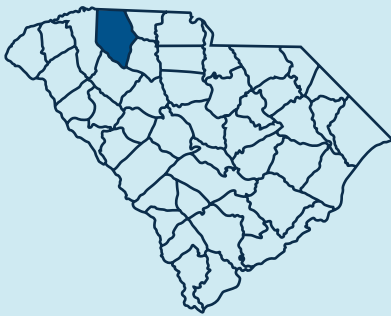

SPARTANBURG COUNTY

LIBRARY SYSTEM

at a Glance

SPARTANBURG COUNTY
PUBLIC LIBRARIES

Population of
Service Area:

327,997

The Spartanburg County
Library System has
10 locations:

- Boiling Springs
- Chesnee
- Cowpens
- Cyrrill-Westside
- Inman
- Landrum
- Middle Tyger
- Pacolet
- Spartanburg
- Woodruff