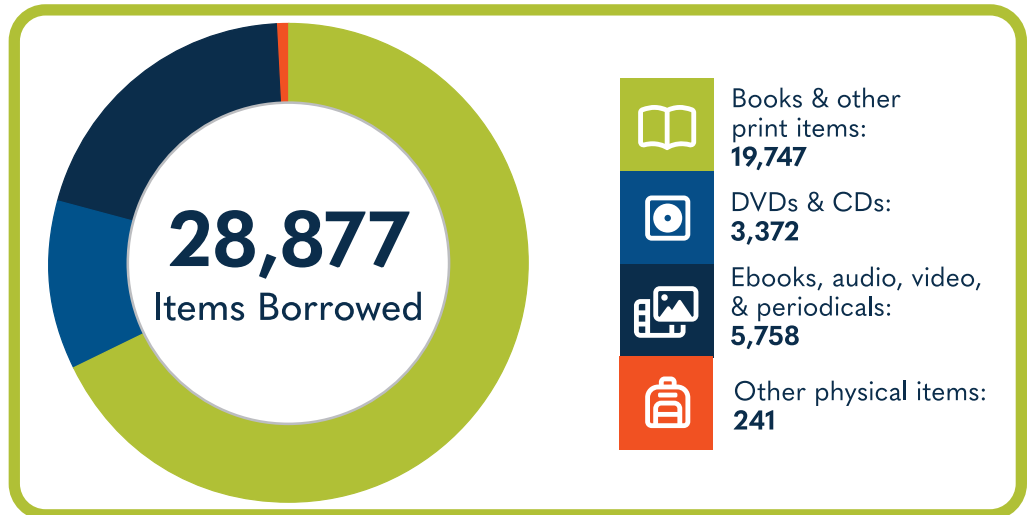

2,893
Total Library
Cardholders

8,762
Reference
Questions
Answered

172
Total Programs

7,071
Total Attendees

115 Children's programs
(ages 0-11)

1 Young Adult programs
(ages 12-18)

14,210

Children's/Young Adult
items checked out