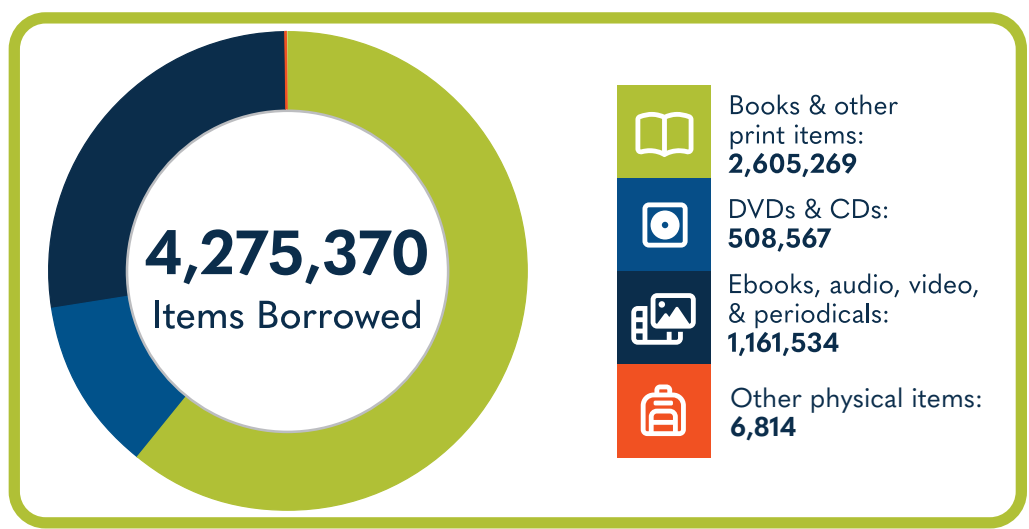

3,345
Total Programs

119,113
Total Attendees

2,226 Children's programs (ages 0-11)