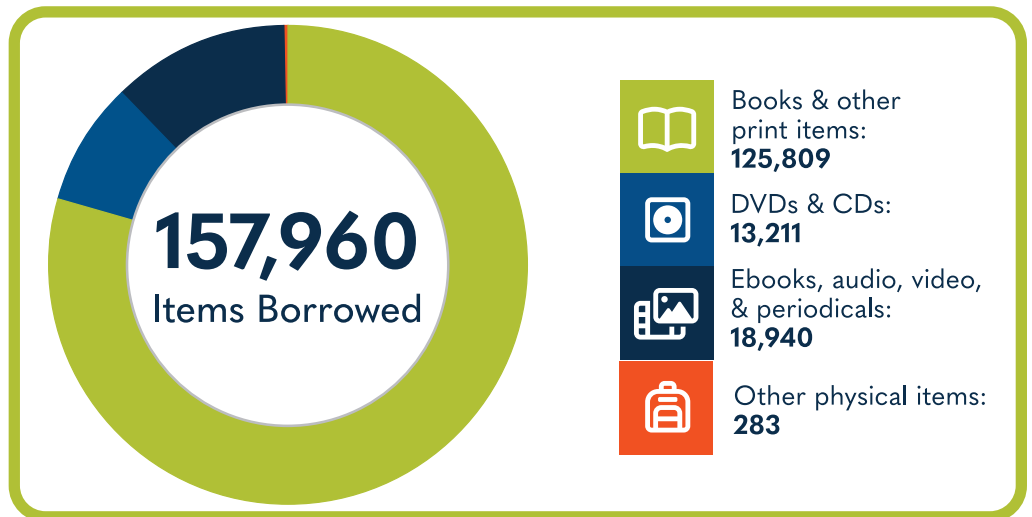

Data gathered by the South Carolina State Library from the 2025 Public Libraries Survey, the 2020 Decennial Census, and the 2019 ACS 5 Year Estimates Subject Tables. U.S. Census Bureau, U.S. Department of Commerce.