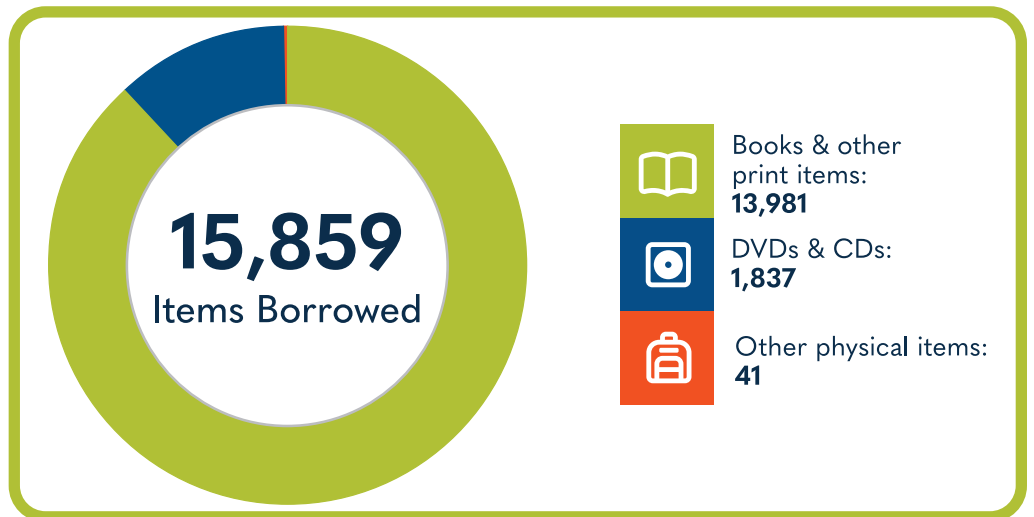

0 Young Adult programs (ages 12-18)

5,264 Children's/Young Adult items checked out

Data gathered by the South Carolina State Library from the 2025 Public Libraries Survey, the 2020 Decennial Census, and the 2019 ACS 5 Year Estimates Subject Tables. U.S. Census Bureau, U.S. Department of Commerce.

AHJ REGIONAL LIBRARY SYSTEM - JASPER

at a Glance

Population of Service Area:
28,810

The Allendale Hampton Jasper Regional Library System has **2 locations** in Jasper County:

Hardeeville

Pratt Memorial (Ridgeland)

14,904
Library Visits

Total Hours Open (Systemwide)
3,401

86,749
Total Wi-Fi Sessions

14,330
Total Library Cardholders

5,604
Reference Questions Answered

74
Total Programs

942
Total Attendees

376
Children's programs (ages 0-11)