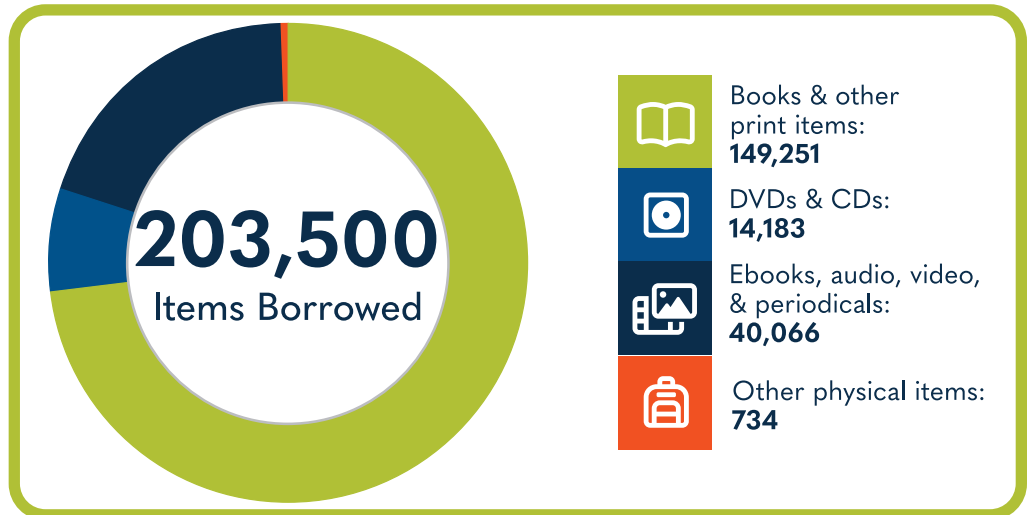

Data gathered by the South Carolina State Library from the 2025 Public Libraries Survey, the 2020 Decennial Census, and the 2019 ACS 5 Year Estimates Subject Tables. U.S. Census Bureau, U.S. Department of Commerce.