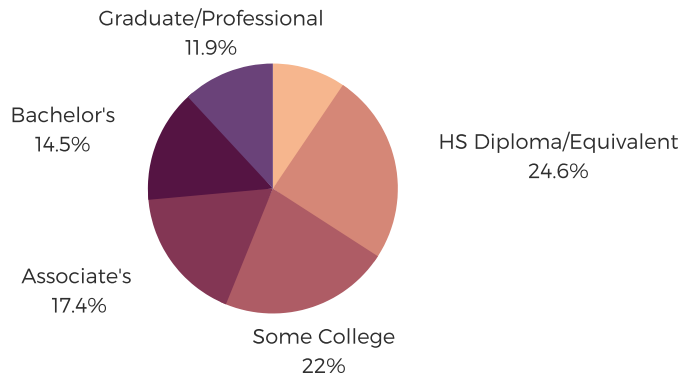

DISTRICT NINETY FIVE

ORANGEBURG COUNTY

south carolina
STATE LIBRARY

POPULATION & HOUSEHOLDS

POPULATION: 36,820 TOTAL HOUSEHOLDS: 13,279

MALE: 46.9%
FEMALE: 53.1%

EDUCATION & ATTAINMENT

POPULATION 3 YRS AND OVER ENROLLED: 11,192
NURSERY/PRESCHOOL: 233
KINDERGARTEN: 438
ELEMENTARY/MIDDLE: 4,072
HIGH SCHOOL: 2,429
COLLEGE/GRADUATE: 4,020

EMPLOYMENT & INCOME

POPULATION 16 YEARS AND OLDER: 29,435
EMPLOYED: 52.0% | UNEMPLOYMENT RATE: 9.1%