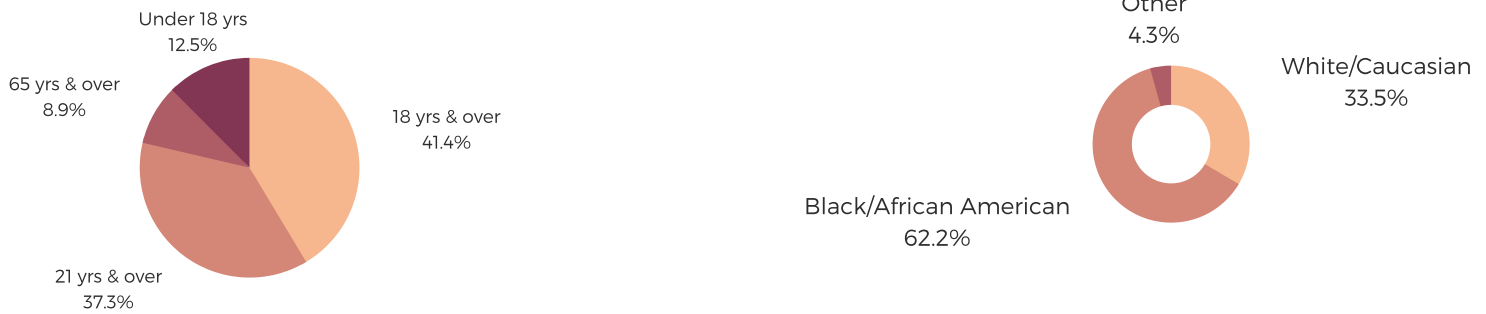

DISTRICT NINETY FIVE

ORANGEBURG COUNTY

south carolina
STATE LIBRARY

POPULATION & HOUSEHOLDS

POPULATION: 36,820 TOTAL HOUSEHOLDS: 13,279

MALE: 46.9%
FEMALE: 53.1%

EDUCATION & ATTAINMENT

POPULATION 3 YRS AND OVER ENROLLED: 11,192
NURSERY/PRESCHOOL: 233
KINDERGARTEN: 438
ELEMENTARY/MIDDLE: 4,072
HIGH SCHOOL: 2,429
COLLEGE/GRADUATE: 4,020

EMPLOYMENT & INCOME

POPULATION 16 YEARS AND OLDER: 29,435
EMPLOYED: 52.0% | UNEMPLOYMENT RATE: 9.1%