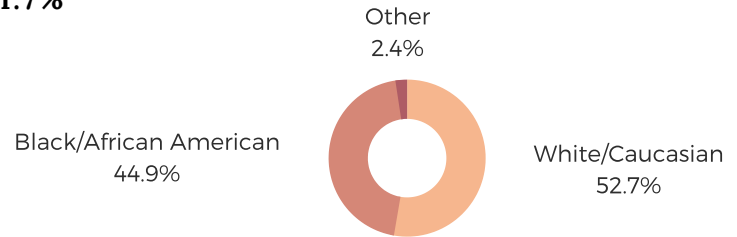

DISTRICT NINETY

BAMBERG, BARNWELL, &
COLLETON COUNTIES

south carolina
STATE LIBRARY

POPULATION & HOUSEHOLDS

POPULATION: 32,950 TOTAL HOUSEHOLDS: 12,796

MALE: 48.3%

FEMALE: 51.7%

EDUCATION & ATTAINMENT

**POPULATION 3 YRS AND
OVER ENROLLED: 7,976**
NURSERY/PRESCHOOL: 275
KINDERGARTEN: 438
ELEMENTARY/MIDDLE: 3,317
HIGH SCHOOL: 1,652
COLLEGE/GRADUATE: 2,294

EMPLOYMENT & INCOME

POPULATION 16 YEARS AND OLDER: 26,696