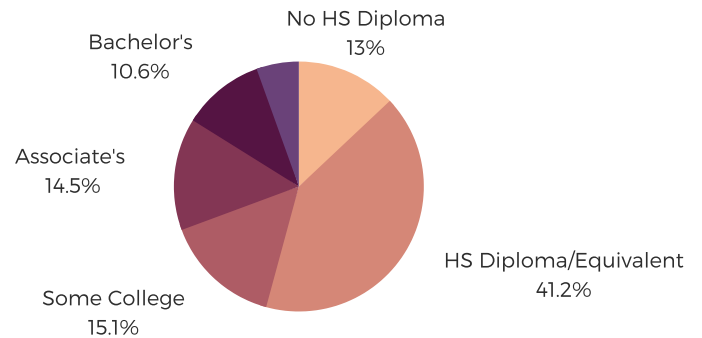

DISTRICT NINETY

BAMBERG, BARNWELL, &
COLLETON COUNTIES

south carolina
STATE LIBRARY

POPULATION & HOUSEHOLDS

POPULATION: 32,950 TOTAL HOUSEHOLDS: 12,796

MALE: 48.3%

FEMALE: 51.7%

EDUCATION & ATTAINMENT

**POPULATION 3 YRS AND
OVER ENROLLED: 7,976**
NURSERY/PRESCHOOL: 275
KINDERGARTEN: 438
ELEMENTARY/MIDDLE: 3,317
HIGH SCHOOL: 1,652
COLLEGE/GRADUATE: 2,294

EMPLOYMENT & INCOME

POPULATION 16 YEARS AND OLDER: 26,696