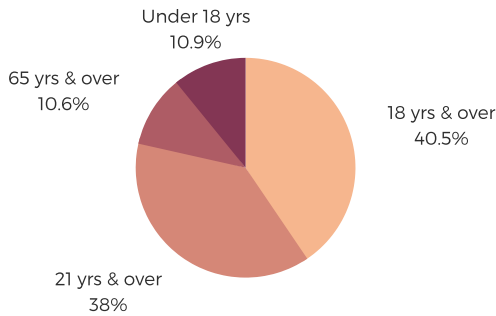

DISTRICT NINETY

BAMBERG, BARNWELL, &
COLLETON COUNTIES

south carolina
STATE LIBRARY

POPULATION & HOUSEHOLDS

POPULATION: 32,950 TOTAL HOUSEHOLDS: 12,796

MALE: 48.3%

FEMALE: 51.7%

EDUCATION & ATTAINMENT

**POPULATION 3 YRS AND
OVER ENROLLED: 7,976**
NURSERY/PRESCHOOL: 275
KINDERGARTEN: 438
ELEMENTARY/MIDDLE: 3,317
HIGH SCHOOL: 1,652
COLLEGE/GRADUATE: 2,294

EMPLOYMENT & INCOME

POPULATION 16 YEARS AND OLDER: 26,696