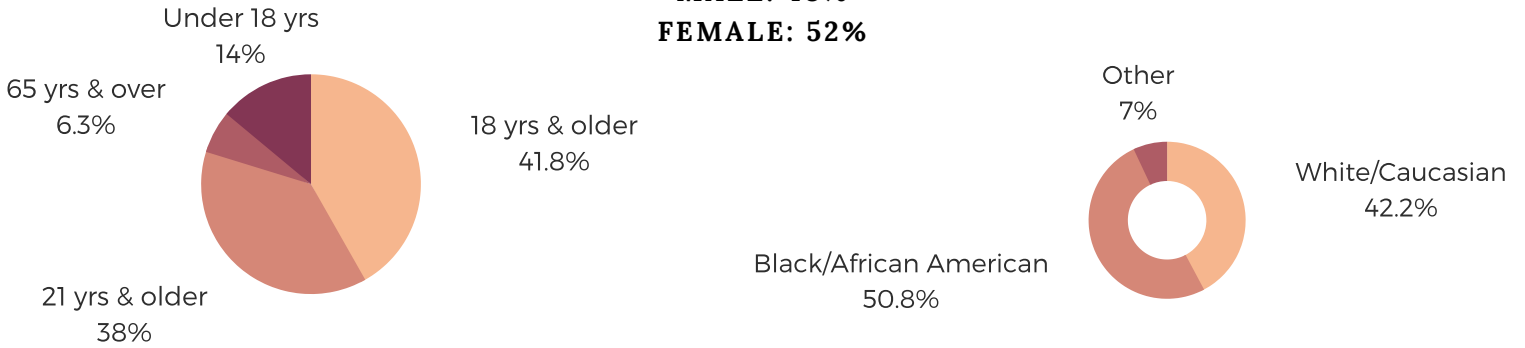

DISTRICT EIGHTY

RICHLAND COUNTY

POPULATION & HOUSEHOLDS

POPULATION: 37,249 | TOTAL HOUSEHOLDS: 13,688

MALE: 48%
FEMALE: 52%

EDUCATION & ATTAINMENT

POPULATION 3 YRS AND OVER ENROLLED: 10,429
NURSERY/PRESCHOOL: 777
KINDERGARTEN: 388
ELEMENTARY/MIDDLE: 3,884
HIGH SCHOOL: 2,055
COLLEGE/GRADUATE: 3,325

EMPLOYMENT & INCOME

POPULATION 16 YEARS AND OLDER: 28,944
EMPLOYED: 55.6% | UNEMPLOYMENT RATE: 10.6%