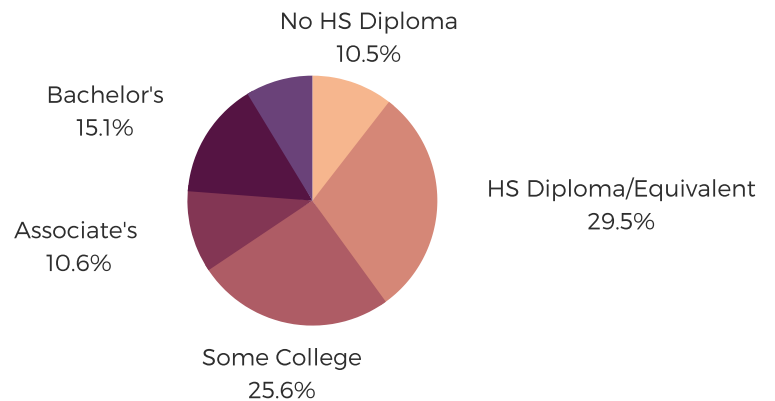

DISTRICT EIGHTY

RICHLAND COUNTY

POPULATION & HOUSEHOLDS

POPULATION: 37,249 | TOTAL HOUSEHOLDS: 13,688

MALE: 48%
FEMALE: 52%

EDUCATION & ATTAINMENT

POPULATION 3 YRS AND OVER ENROLLED: 10,429
NURSERY/PRESCHOOL: 777
KINDERGARTEN: 388
ELEMENTARY/MIDDLE: 3,884
HIGH SCHOOL: 2,055
COLLEGE/GRADUATE: 3,325

EMPLOYMENT & INCOME

POPULATION 16 YEARS AND OLDER: 28,944
EMPLOYED: 55.6% | UNEMPLOYMENT RATE: 10.6%