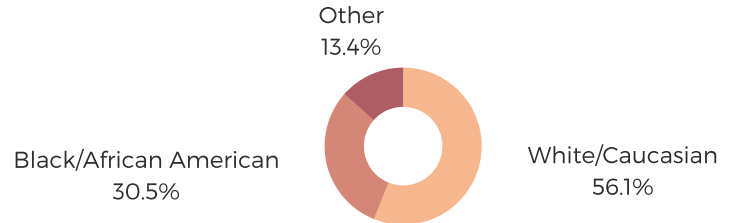

# DISTRICT SEVENTY EIGHT

RICHLAND COUNTY

south carolina  
**STATE LIBRARY**

## POPULATION & HOUSEHOLDS

POPULATION: 41,527    TOTAL HOUSEHOLDS: 15,016

**MALE: 50.4%**

**FEMALE: 49.6%**

## EMPLOYMENT & INCOME

POPULATION 16 YEARS AND OLDER: 33,358

EMPLOYED: 56.4%    UNEMPLOYMENT RATE: 4.6%