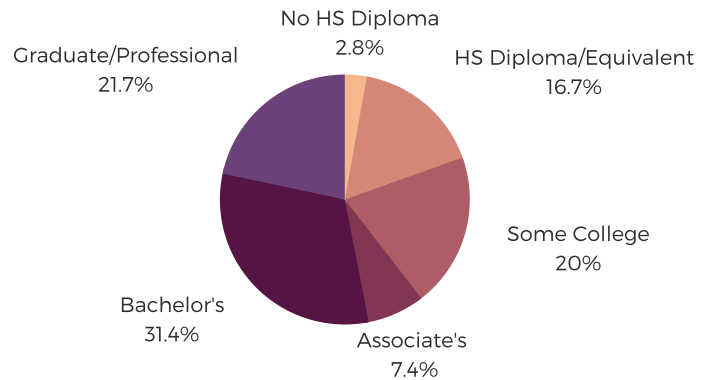

## POPULATION & HOUSEHOLDS

POPULATION: 41,527    TOTAL HOUSEHOLDS: 15,016

**MALE: 50.4%**

**FEMALE: 49.6%**

## EDUCATION & ATTAINMENT

**POPULATION 3 YRS AND OVER ENROLLED: 10,085**  
**NURSERY/PRESCHOOL: 607**  
**KINDERGARTEN: 594**  
**ELEMENTARY/MIDDLE: 3,682**  
**HIGH SCHOOL: 2,565**  
**COLLEGE/GRADUATE: 2,637**

## EMPLOYMENT & INCOME

POPULATION 16 YEARS AND OLDER: 33,358

EMPLOYED: 56.4%    UNEMPLOYMENT RATE: 4.6%