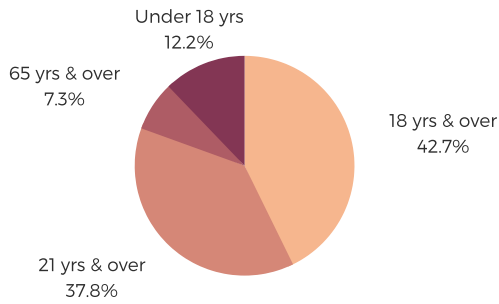

# DISTRICT SEVENTY EIGHT

RICHLAND COUNTY

south carolina  
**STATE LIBRARY**

## POPULATION & HOUSEHOLDS

POPULATION: 41,527    TOTAL HOUSEHOLDS: 15,016

**MALE: 50.4%**

**FEMALE: 49.6%**

## EMPLOYMENT & INCOME

POPULATION 16 YEARS AND OLDER: 33,358

EMPLOYED: 56.4%    UNEMPLOYMENT RATE: 4.6%