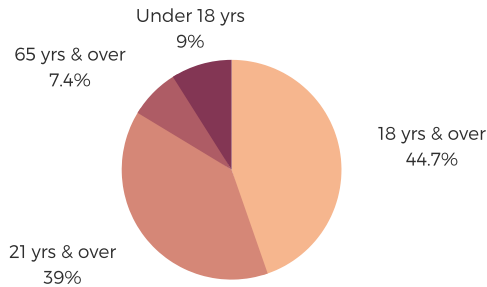

DISTRICT SEVENTY FOUR

RICHLAND COUNTY

south carolina
STATE LIBRARY

POPULATION & HOUSEHOLDS

POPULATION: 34,383 TOTAL HOUSEHOLDS: 14,063

MALE: 46.9%

FEMALE: 53.1%

EDUCATION & ATTAINMENT

POPULATION 3 YRS AND OVER ENROLLED: 10,622
NURSERY/PRESCHOOL: 354
KINDERGARTEN: 193
ELEMENTARY/MIDDLE: 2,414
HIGH SCHOOL: 1,298
COLLEGE/GRADUATE: 6,363

EMPLOYMENT & INCOME

POPULATION 16 YEARS AND OLDER: 29,299