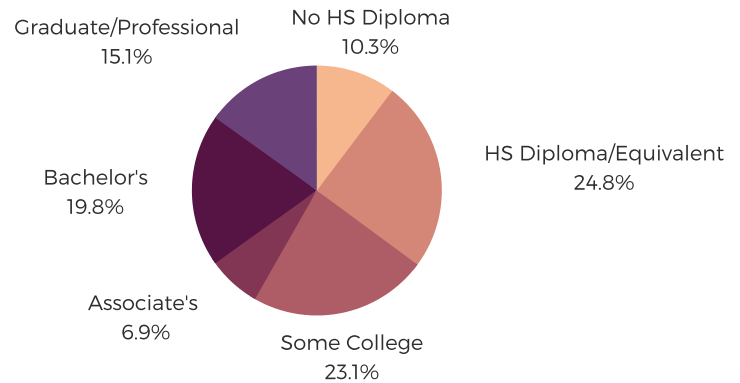

DISTRICT SEVENTY FOUR

RICHLAND COUNTY

south carolina
STATE LIBRARY

POPULATION & HOUSEHOLDS

POPULATION: 34,383 TOTAL HOUSEHOLDS: 14,063

MALE: 46.9%

FEMALE: 53.1%

EDUCATION & ATTAINMENT

POPULATION 3 YRS AND OVER ENROLLED: 10,622
NURSERY/PRESCHOOL: 354
KINDERGARTEN: 193
ELEMENTARY/MIDDLE: 2,414
HIGH SCHOOL: 1,298
COLLEGE/GRADUATE: 6,363

EMPLOYMENT & INCOME

POPULATION 16 YEARS AND OLDER: 29,299