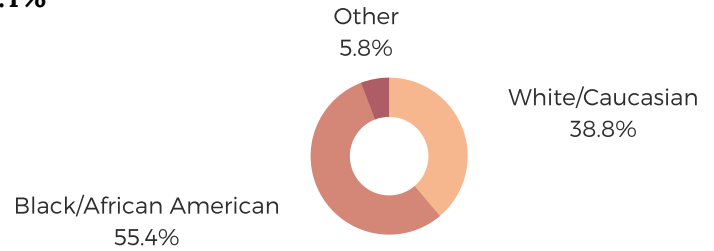

DISTRICT SEVENTY FOUR

RICHLAND COUNTY

south carolina
STATE LIBRARY

POPULATION & HOUSEHOLDS

POPULATION: 34,383 TOTAL HOUSEHOLDS: 14,063

MALE: 46.9%

FEMALE: 53.1%

EDUCATION & ATTAINMENT

POPULATION 3 YRS AND OVER ENROLLED: 10,622
NURSERY/PRESCHOOL: 354
KINDERGARTEN: 193
ELEMENTARY/MIDDLE: 2,414
HIGH SCHOOL: 1,298
COLLEGE/GRADUATE: 6,363

EMPLOYMENT & INCOME

POPULATION 16 YEARS AND OLDER: 29,299