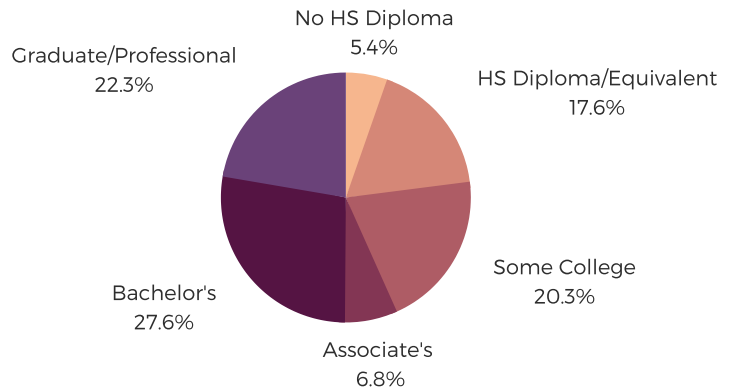

DISTRICT SEVENTY TWO

RICHLAND COUNTY

south carolina
STATE LIBRARY

POPULATION & HOUSEHOLDS

POPULATION: 40,556 TOTAL HOUSEHOLDS: 16,168

MALE: 47.6%
FEMALE: 52.4%

EDUCATION & ATTAINMENT

POPULATION 3 YRS AND OVER ENROLLED: 20,014
NURSERY/PRESCHOOL: 390
KINDERGARTEN: 224
ELEMENTARY/MIDDLE: 1823
HIGH SCHOOL: 899
COLLEGE/GRADUATE: 16,678

EMPLOYMENT & INCOME

POPULATION 16 YEARS AND OLDER: 36,721
EMPLOYED: 58.4% UNEMPLOYMENT RATE: 5.4%