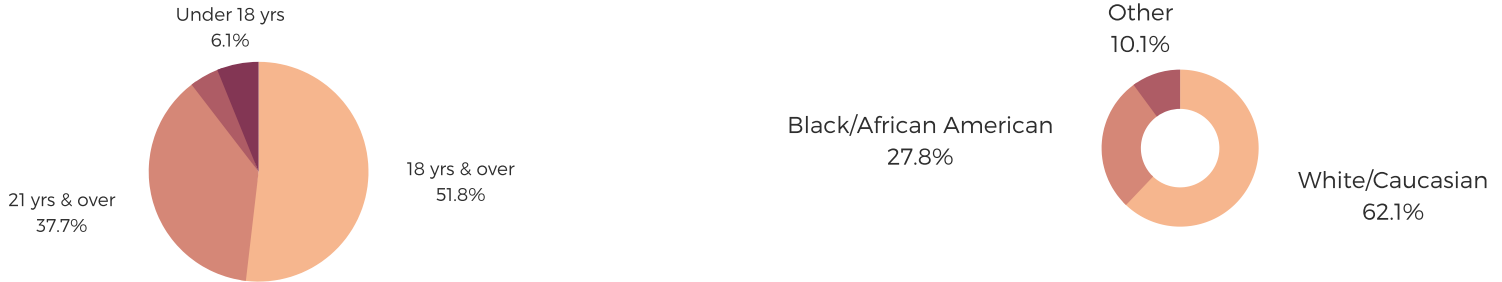

DISTRICT SEVENTY TWO

RICHLAND COUNTY

south carolina
STATE LIBRARY

POPULATION & HOUSEHOLDS

POPULATION: 40,556 TOTAL HOUSEHOLDS: 16,168

MALE: 47.6%
FEMALE: 52.4%

EDUCATION & ATTAINMENT

POPULATION 3 YRS AND OVER ENROLLED: 20,014
NURSERY/PRESCHOOL: 390
KINDERGARTEN: 224
ELEMENTARY/MIDDLE: 1823
HIGH SCHOOL: 899
COLLEGE/GRADUATE: 16,678

EMPLOYMENT & INCOME

POPULATION 16 YEARS AND OLDER: 36,721
EMPLOYED: 58.4% UNEMPLOYMENT RATE: 5.4%