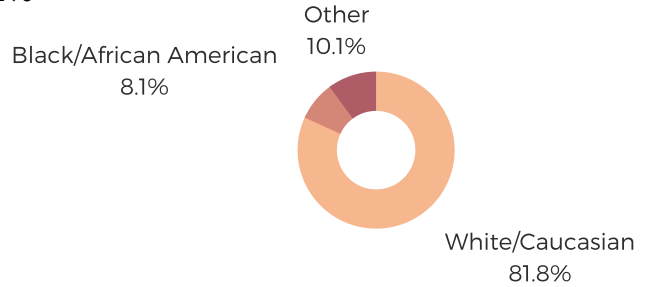

DISTRICT SIXTY EIGHT

HORRY COUNTY

south carolina
STATE LIBRARY

POPULATION & HOUSEHOLDS

POPULATION: 49,263 TOTAL HOUSEHOLDS: 18,372

MALE: 48.6%

FEMALE: 51.4%

EDUCATION & ATTAINMENT

POPULATION 3 YRS AND
OVER ENROLLED: 9,480
NURSERY/PRESCHOOL: 652
KINDERGARTEN: 666
ELEMENTARY/MIDDLE: 4,552
HIGH SCHOOL: 1,881
COLLEGE/GRADUATE: 1,729

EMPLOYMENT & INCOME

POPULATION 16 YEARS AND OLDER: 39,936