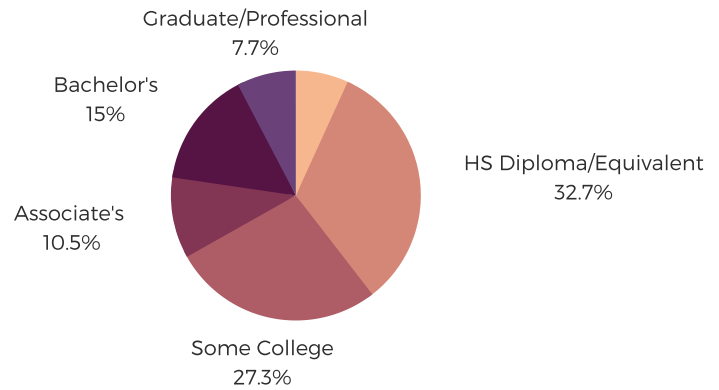

DISTRICT SIXTY EIGHT

HORRY COUNTY

south carolina
STATE LIBRARY

POPULATION & HOUSEHOLDS

POPULATION: 49,263 TOTAL HOUSEHOLDS: 18,372

MALE: 48.6%

FEMALE: 51.4%

EDUCATION & ATTAINMENT

POPULATION 3 YRS AND
OVER ENROLLED: 9,480
NURSERY/PRESCHOOL: 652
KINDERGARTEN: 666
ELEMENTARY/MIDDLE: 4,552
HIGH SCHOOL: 1,881
COLLEGE/GRADUATE: 1,729

EMPLOYMENT & INCOME

POPULATION 16 YEARS AND OLDER: 39,936