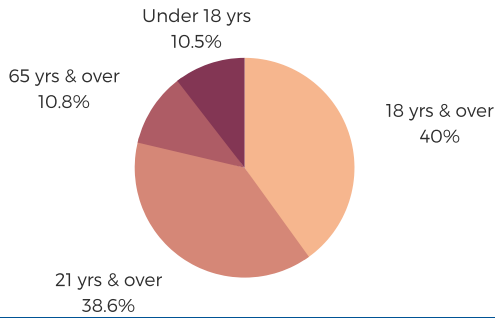

DISTRICT SIXTY EIGHT

HORRY COUNTY

south carolina
STATE LIBRARY

POPULATION & HOUSEHOLDS

POPULATION: 49,263 TOTAL HOUSEHOLDS: 18,372

MALE: 48.6%

FEMALE: 51.4%

EDUCATION & ATTAINMENT

POPULATION 3 YRS AND
OVER ENROLLED: 9,480
NURSERY/PRESCHOOL: 652
KINDERGARTEN: 666
ELEMENTARY/MIDDLE: 4,552
HIGH SCHOOL: 1,881
COLLEGE/GRADUATE: 1,729

EMPLOYMENT & INCOME

POPULATION 16 YEARS AND OLDER: 39,936