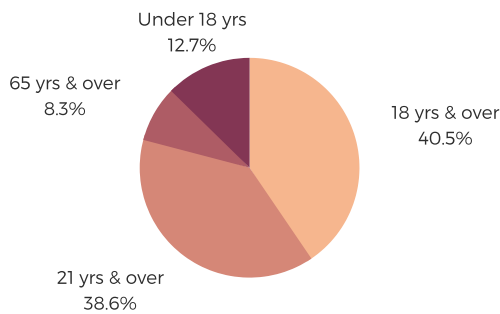

# DISTRICT SIXTY SEVEN

SUMTER COUNTY

south carolina  
**STATE LIBRARY**

## POPULATION & HOUSEHOLDS

POPULATION: 37,873 TOTAL HOUSEHOLDS: 15,126

MALE: 47.8%  
FEMALE: 52.2%

## EMPLOYMENT & INCOME

POPULATION 16 YEARS AND OLDER: 29,799  
EMPLOYED: 54.7% | UNEMPLOYMENT RATE: 5.6%