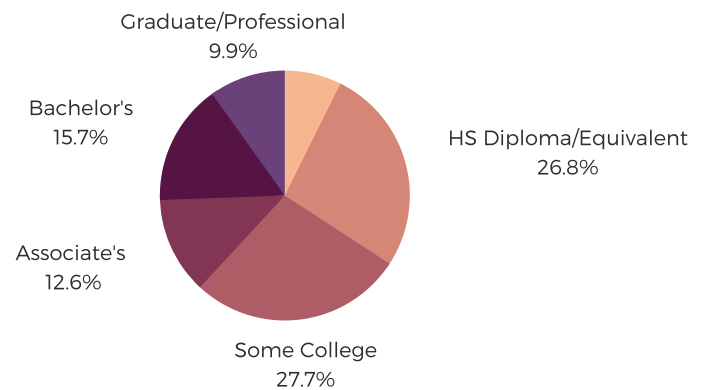

## POPULATION & HOUSEHOLDS

POPULATION: 37,873 TOTAL HOUSEHOLDS: 15,126

MALE: 47.8%  
FEMALE: 52.2%

## EDUCATION & ATTAINMENT

POPULATION 3 YRS AND  
OVER ENROLLED: 9,784  
NURSERY/PRESCHOOL: 664  
KINDERGARTEN: 756  
ELEMENTARY/MIDDLE: 4,032  
HIGH SCHOOL: 1,916  
COLLEGE/GRADUATE: 2,416

## EMPLOYMENT & INCOME

POPULATION 16 YEARS AND OLDER: 29,799  
EMPLOYED: 54.7% | UNEMPLOYMENT RATE: 5.6%