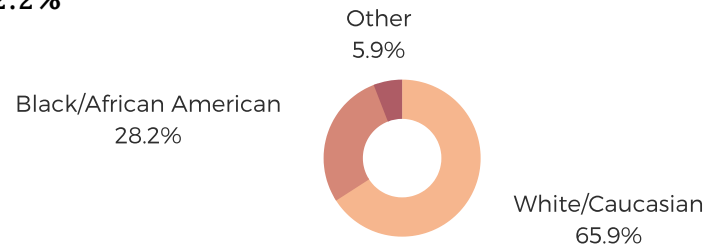

# DISTRICT SIXTY SEVEN

SUMTER COUNTY

south carolina  
**STATE LIBRARY**

## POPULATION & HOUSEHOLDS

POPULATION: 37,873 TOTAL HOUSEHOLDS: 15,126

MALE: 47.8%  
FEMALE: 52.2%

## EMPLOYMENT & INCOME

POPULATION 16 YEARS AND OLDER: 29,799  
EMPLOYED: 54.7% | UNEMPLOYMENT RATE: 5.6%