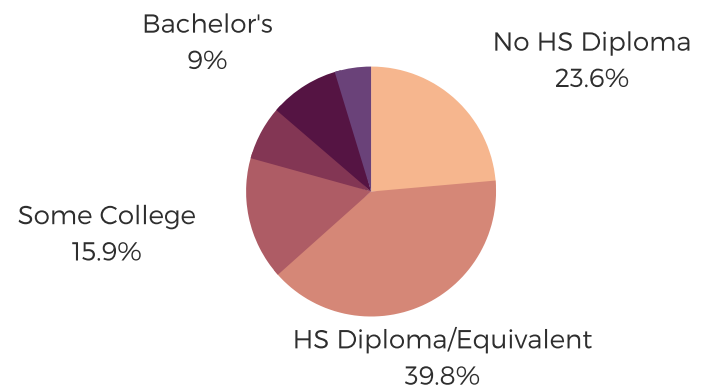

DISTRICT SIXTY FOUR

CLARENDON COUNTY

south carolina
STATE LIBRARY

POPULATION & HOUSEHOLDS

POPULATION: 34,498 | TOTAL HOUSEHOLDS: 12,148

EDUCATION & ATTAINMENT

POPULATION 3 YRS AND OVER ENROLLED: 7,830
NURSERY/PRESCHOOL: 389
KINDERGARTEN: 517
ELEMENTARY/MIDDLE: 3,452
HIGH SCHOOL: 2,217
COLLEGE/GRADUATE: 1,255

EMPLOYMENT & INCOME

POPULATION 16 YEARS AND OLDER: 27,855
EMPLOYED: 43.5% | UNEMPLOYMENT RATE: 14.4%