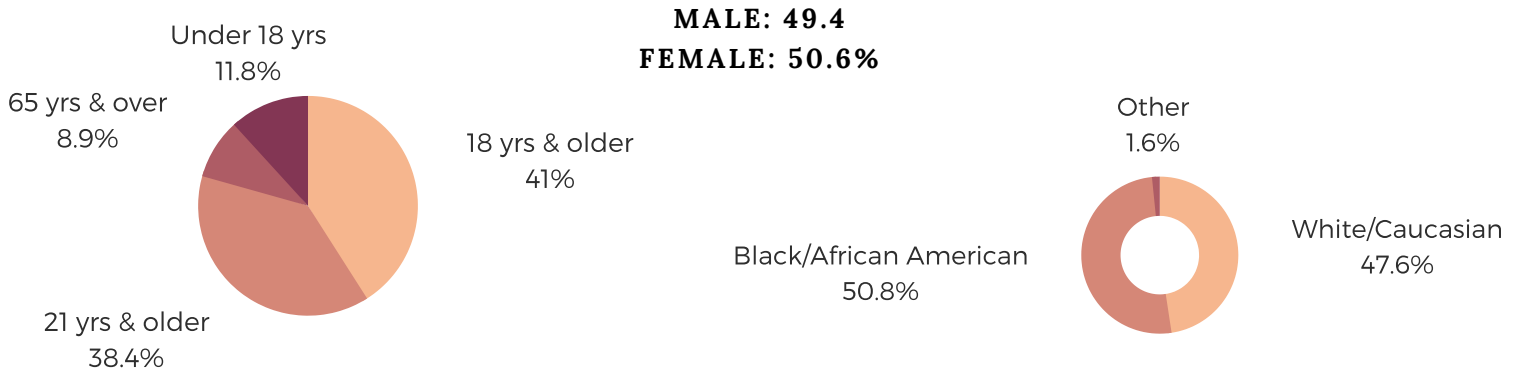

DISTRICT SIXTY FOUR

CLARENDON COUNTY

south carolina
STATE LIBRARY

POPULATION & HOUSEHOLDS

POPULATION: 34,498 | TOTAL HOUSEHOLDS: 12,148

EDUCATION & ATTAINMENT

POPULATION 3 YRS AND OVER ENROLLED: 7,830
NURSERY/PRESCHOOL: 389
KINDERGARTEN: 517
ELEMENTARY/MIDDLE: 3,452
HIGH SCHOOL: 2,217
COLLEGE/GRADUATE: 1,255

EMPLOYMENT & INCOME

POPULATION 16 YEARS AND OLDER: 27,855
EMPLOYED: 43.5% | UNEMPLOYMENT RATE: 14.4%