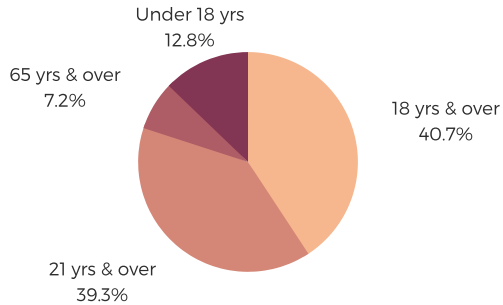

# DISTRICT SEVEN

GREENVILLE COUNTY

south carolina  
**STATE LIBRARY**

## POPULATION & HOUSEHOLDS

POPULATION: 105,355 | TOTAL HOUSEHOLDS: 40,936

**MALE: 48.1%**  
**FEMALE: 51.9%**

## EMPLOYMENT & INCOME

POPULATION 16 YEARS AND OLDER: 82,393

EMPLOYED: 57.7% | UNEMPLOYMENT RATE: 6.4%