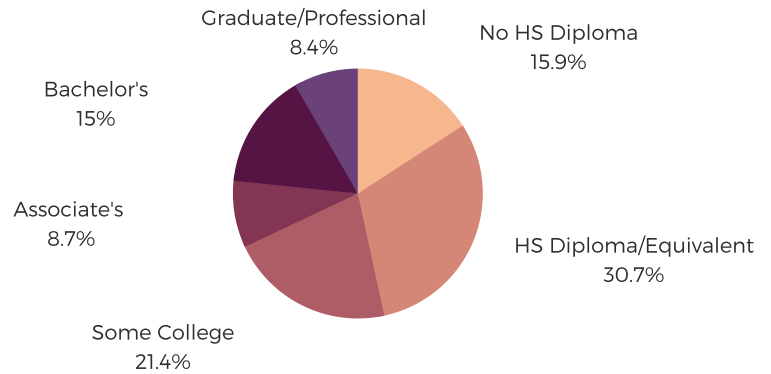

## POPULATION & HOUSEHOLDS

POPULATION: 105,355 | TOTAL HOUSEHOLDS: 40,936

**MALE: 48.1%**  
**FEMALE: 51.9%**

## EDUCATION & ATTAINMENT

**POPULATION 3 YRS AND OVER ENROLLED: 23,933**

**NURSERY/PRESCHOOL: 1,109**  
**KINDERGARTEN: 2,014**  
**ELEMENTARY/MIDDLE: 11,247**  
**HIGH SCHOOL: 4,911**  
**COLLEGE/GRADUATE: 4,652**

## EMPLOYMENT & INCOME

POPULATION 16 YEARS AND OLDER: 82,393

EMPLOYED: 57.7% | UNEMPLOYMENT RATE: 6.4%