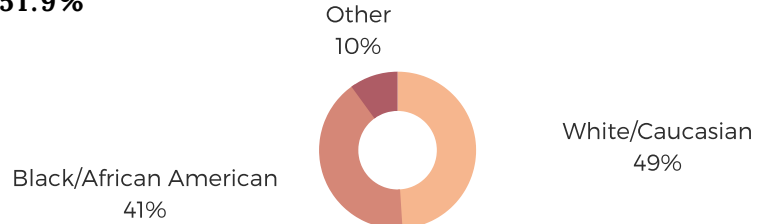

# DISTRICT SEVEN

GREENVILLE COUNTY

south carolina  
**STATE LIBRARY**

## POPULATION & HOUSEHOLDS

POPULATION: 105,355 | TOTAL HOUSEHOLDS: 40,936

**MALE: 48.1%**  
**FEMALE: 51.9%**

## EMPLOYMENT & INCOME

POPULATION 16 YEARS AND OLDER: 82,393

EMPLOYED: 57.7% | UNEMPLOYMENT RATE: 6.4%