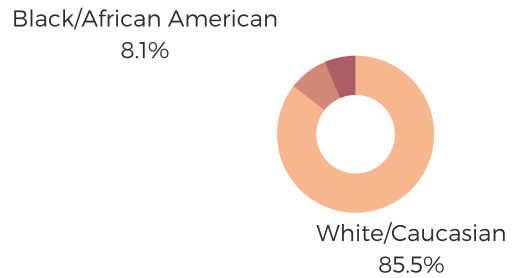

DISTRICT FIVE

GREENVILLE &
SPARTANBURG COUNTIES

POPULATION & HOUSEHOLDS

POPULATION: 110,694 | TOTAL HOUSEHOLDS: 41,233

MALE: 49.8%
FEMALE: 50.2%

EDUCATION & ATTAINMENT

POPULATION 3 YRS AND
OVER ENROLLED: 26,390

NURSERY/PRESCHOOL: 1,166
KINDERGARTEN: 1,772
ELEMENTARY/MIDDLE: 11,100
HIGH SCHOOL: 5,830
COLLEGE/GRADUATE: 6,522

EMPLOYMENT & INCOME

POPULATION 16 YEARS AND OLDER: 88,739
EMPLOYED: 57.7% | UNEMPLOYMENT RATE: 4.2%