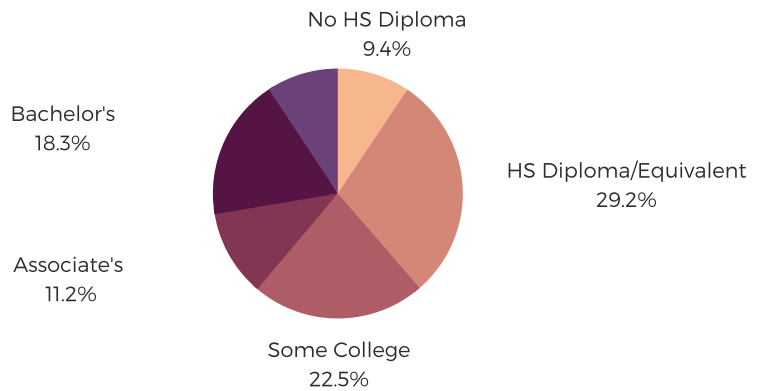

DISTRICT FIVE

GREENVILLE &
SPARTANBURG COUNTIES

POPULATION & HOUSEHOLDS

POPULATION: 110,694 | TOTAL HOUSEHOLDS: 41,233

MALE: 49.8%
FEMALE: 50.2%

EDUCATION & ATTAINMENT

POPULATION 3 YRS AND
OVER ENROLLED: 26,390

NURSERY/PRESCHOOL: 1,166
KINDERGARTEN: 1,772
ELEMENTARY/MIDDLE: 11,100
HIGH SCHOOL: 5,830
COLLEGE/GRADUATE: 6,522

EMPLOYMENT & INCOME

POPULATION 16 YEARS AND OLDER: 88,739
EMPLOYED: 57.7% | UNEMPLOYMENT RATE: 4.2%