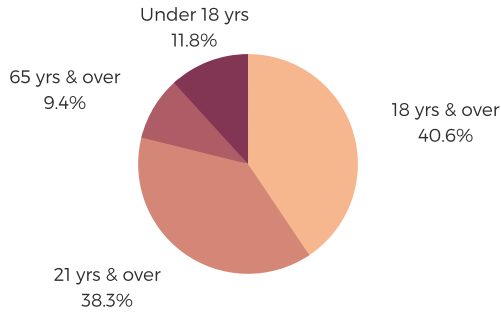

DISTRICT FIVE

GREENVILLE &
SPARTANBURG COUNTIES

POPULATION & HOUSEHOLDS

POPULATION: 110,694 | TOTAL HOUSEHOLDS: 41,233

MALE: 49.8%
FEMALE: 50.2%

EDUCATION & ATTAINMENT

POPULATION 3 YRS AND
OVER ENROLLED: 26,390

NURSERY/PRESCHOOL: 1,166
KINDERGARTEN: 1,772
ELEMENTARY/MIDDLE: 11,100
HIGH SCHOOL: 5,830
COLLEGE/GRADUATE: 6,522

EMPLOYMENT & INCOME

POPULATION 16 YEARS AND OLDER: 88,739
EMPLOYED: 57.7% | UNEMPLOYMENT RATE: 4.2%