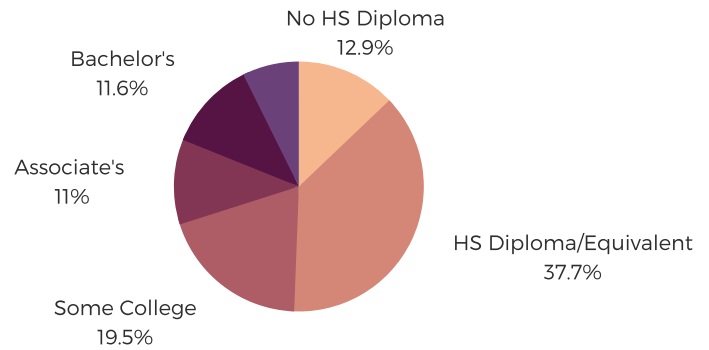

DISTRICT SIXTY

DARLINGTON & FLORENCE
COUNTIES

POPULATION & HOUSEHOLDS

POPULATION: 35,367 TOTAL HOUSEHOLDS: 12,997

MALE: 46.2%
FEMALE: 53.8%

EDUCATION & ATTAINMENT

POPULATION 3 YRS AND
OVER ENROLLED: 8,178
NURSERY/PRESCHOOL: 369
KINDERGARTEN: 710
ELEMENTARY/MIDDLE: 3,696
HIGH SCHOOL: 1,914
COLLEGE/GRADUATE: 1,489

EMPLOYMENT & INCOME

POPULATION 16 YEARS AND OLDER: 28,097
EMPLOYED: 52.9% | UNEMPLOYMENT RATE: 6.1%