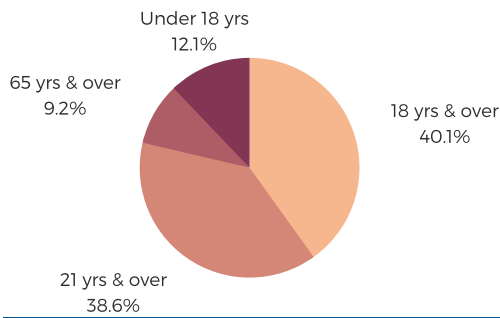

DISTRICT SIXTY

DARLINGTON & FLORENCE
COUNTIES

POPULATION & HOUSEHOLDS

POPULATION: 35,367 TOTAL HOUSEHOLDS: 12,997

MALE: 46.2%
FEMALE: 53.8%

EDUCATION & ATTAINMENT

POPULATION 3 YRS AND
OVER ENROLLED: 8,178
NURSERY/PRESCHOOL: 369
KINDERGARTEN: 710
ELEMENTARY/MIDDLE: 3,696
HIGH SCHOOL: 1,914
COLLEGE/GRADUATE: 1,489

EMPLOYMENT & INCOME

POPULATION 16 YEARS AND OLDER: 28,097
EMPLOYED: 52.9% | UNEMPLOYMENT RATE: 6.1%