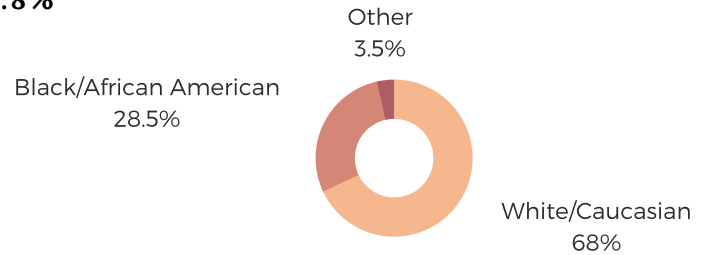

DISTRICT SIXTY

DARLINGTON & FLORENCE
COUNTIES

POPULATION & HOUSEHOLDS

POPULATION: 35,367 TOTAL HOUSEHOLDS: 12,997

MALE: 46.2%
FEMALE: 53.8%

EDUCATION & ATTAINMENT

POPULATION 3 YRS AND
OVER ENROLLED: 8,178
NURSERY/PRESCHOOL: 369
KINDERGARTEN: 710
ELEMENTARY/MIDDLE: 3,696
HIGH SCHOOL: 1,914
COLLEGE/GRADUATE: 1,489

EMPLOYMENT & INCOME

POPULATION 16 YEARS AND OLDER: 28,097
EMPLOYED: 52.9% | UNEMPLOYMENT RATE: 6.1%