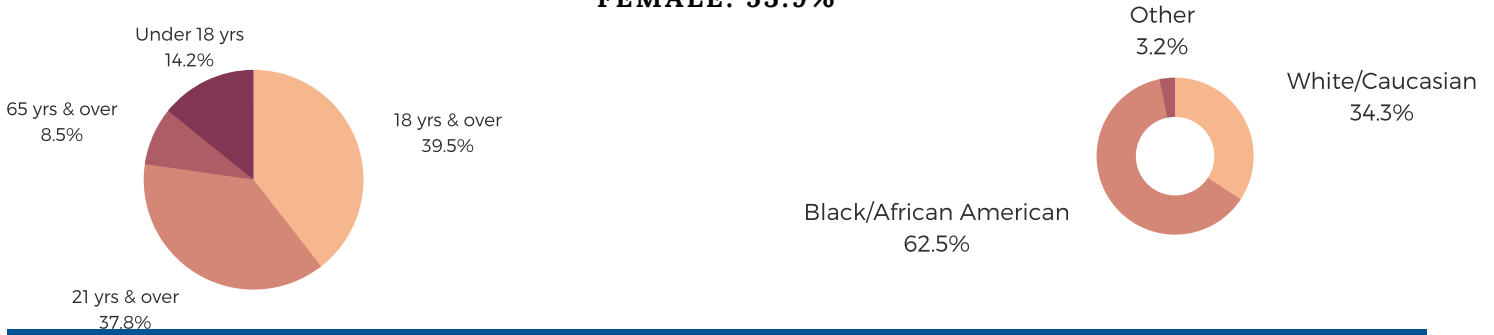

DISTRICT FIFTY NINE

DARLINGTON & FLORENCE
COUNTIES

POPULATION & HOUSEHOLDS

POPULATION: 36,885 TOTAL HOUSEHOLDS: 13,461

MALE: 46.1%
FEMALE: 53.9%

EDUCATION & ATTAINMENT

POPULATION 3 YRS AND
OVER ENROLLED: 9,862
NURSERY/PRESCHOOL: 286
KINDERGARTEN: 744
ELEMENTARY/MIDDLE: 4,894
HIGH SCHOOL: 2,214
COLLEGE/GRADUATE: 1,724

EMPLOYMENT & INCOME

POPULATION 16 YEARS AND OLDER: 28,409
EMPLOYED: 53.5% UNEMPLOYMENT RATE: 7.2%