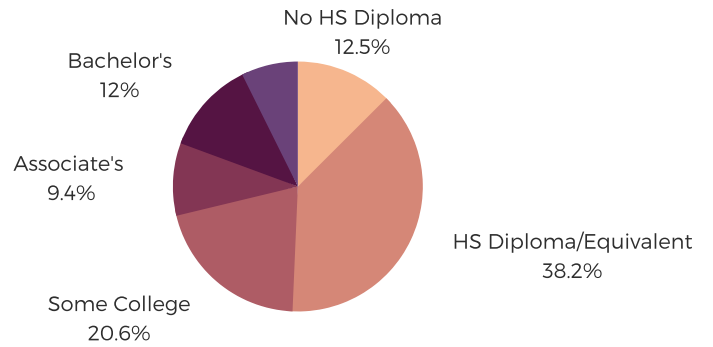

DISTRICT FIFTY NINE

DARLINGTON & FLORENCE
COUNTIES

POPULATION & HOUSEHOLDS

POPULATION: 36,885 TOTAL HOUSEHOLDS: 13,461

MALE: 46.1%
FEMALE: 53.9%

EDUCATION & ATTAINMENT

POPULATION 3 YRS AND
OVER ENROLLED: 9,862
NURSERY/PRESCHOOL: 286
KINDERGARTEN: 744
ELEMENTARY/MIDDLE: 4,894
HIGH SCHOOL: 2,214
COLLEGE/GRADUATE: 1,724

EMPLOYMENT & INCOME

POPULATION 16 YEARS AND OLDER: 28,409
EMPLOYED: 53.5% UNEMPLOYMENT RATE: 7.2%