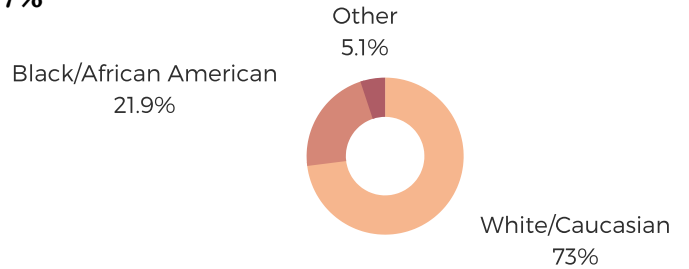

DISTRICT FIFTY EIGHT

HORRY COUNTY

south carolina
STATE LIBRARY

POPULATION & HOUSEHOLDS

POPULATION: 45,486 TOTAL HOUSEHOLDS: 16,443

MALE: 47.3%
FEMALE: 52.7%

EDUCATION & ATTAINMENT

POPULATION 3 YRS AND OVER ENROLLED: 10,289
NURSERY/PRESCHOOL: 492
KINDERGARTEN: 654
ELEMENTARY/MIDDLE: 4,992
HIGH SCHOOL: 2,202
COLLEGE/GRADUATE: 1,949

EMPLOYMENT & INCOME

POPULATION 16 YEARS AND OLDER: 36,246
EMPLOYED: 53.8% UNEMPLOYMENT RATE: 4.8%