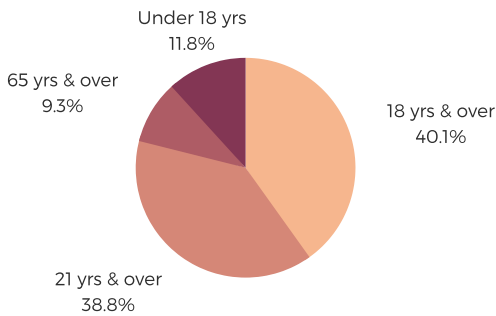

DISTRICT FIFTY EIGHT

HORRY COUNTY

south carolina
STATE LIBRARY

POPULATION & HOUSEHOLDS

POPULATION: 45,486 TOTAL HOUSEHOLDS: 16,443

MALE: 47.3%
FEMALE: 52.7%

EDUCATION & ATTAINMENT

POPULATION 3 YRS AND OVER ENROLLED: 10,289
NURSERY/PRESCHOOL: 492
KINDERGARTEN: 654
ELEMENTARY/MIDDLE: 4,992
HIGH SCHOOL: 2,202
COLLEGE/GRADUATE: 1,949

EMPLOYMENT & INCOME

POPULATION 16 YEARS AND OLDER: 36,246
EMPLOYED: 53.8% UNEMPLOYMENT RATE: 4.8%