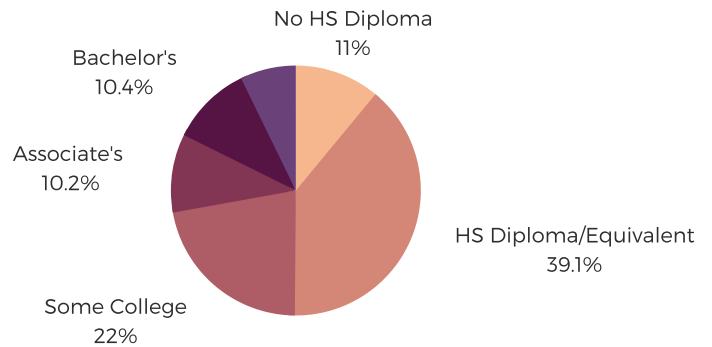

DISTRICT FIFTY EIGHT

HORRY COUNTY

south carolina
STATE LIBRARY

POPULATION & HOUSEHOLDS

POPULATION: 45,486 TOTAL HOUSEHOLDS: 16,443

MALE: 47.3%
FEMALE: 52.7%

EDUCATION & ATTAINMENT

POPULATION 3 YRS AND OVER ENROLLED: 10,289
NURSERY/PRESCHOOL: 492
KINDERGARTEN: 654
ELEMENTARY/MIDDLE: 4,992
HIGH SCHOOL: 2,202
COLLEGE/GRADUATE: 1,949

EMPLOYMENT & INCOME

POPULATION 16 YEARS AND OLDER: 36,246
EMPLOYED: 53.8% UNEMPLOYMENT RATE: 4.8%