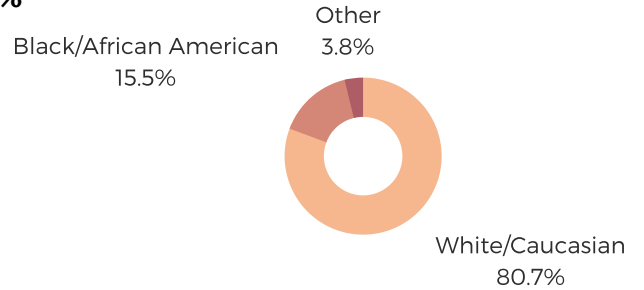

# DISTRICT FIFTY SIX

HORRY COUNTY

south carolina  
**STATE LIBRARY**

## POPULATION & HOUSEHOLDS

POPULATION: 49,453    TOTAL HOUSEHOLDS: 18,961

**MALE: 47.4%**  
**FEMALE: 52.6%**

## EMPLOYMENT & INCOME

POPULATION 16 YEARS AND OLDER: 40,435  
EMPLOYED: 58.9%    UNEMPLOYMENT RATE: 6.2%