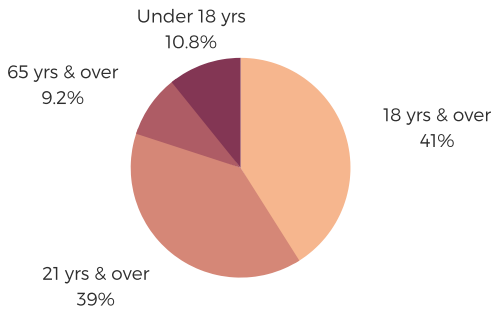

# DISTRICT FIFTY SIX

HORRY COUNTY

south carolina  
**STATE LIBRARY**

## POPULATION & HOUSEHOLDS

POPULATION: 49,453    TOTAL HOUSEHOLDS: 18,961

**MALE: 47.4%**  
**FEMALE: 52.6%**

## EMPLOYMENT & INCOME

POPULATION 16 YEARS AND OLDER: 40,435  
EMPLOYED: 58.9%    UNEMPLOYMENT RATE: 6.2%