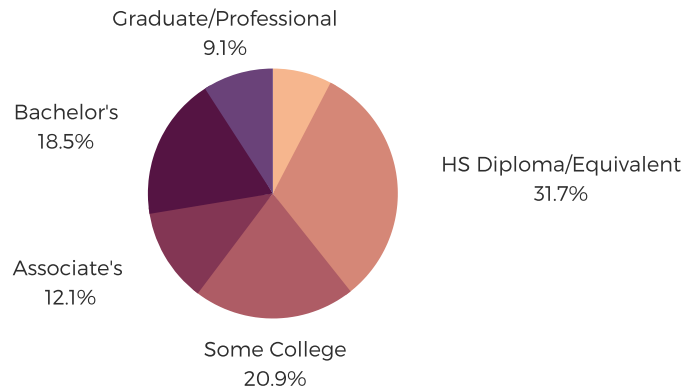

# DISTRICT FIFTY SIX

HORRY COUNTY

south carolina  
**STATE LIBRARY**

## POPULATION & HOUSEHOLDS

POPULATION: 49,453    TOTAL HOUSEHOLDS: 18,961

**MALE: 47.4%**  
**FEMALE: 52.6%**

## EDUCATION & ATTAINMENT

**POPULATION 3 YRS AND OVER ENROLLED: 11,916**  
**NURSERY/PRESCHOOL: 733**  
**KINDERGARTEN: 330**  
**ELEMENTARY/MIDDLE: 4,655**  
**HIGH SCHOOL: 2,839**  
**COLLEGE/GRADUATE: 3,359**

## EMPLOYMENT & INCOME

POPULATION 16 YEARS AND OLDER: 40,435  
EMPLOYED: 58.9%    UNEMPLOYMENT RATE: 6.2%