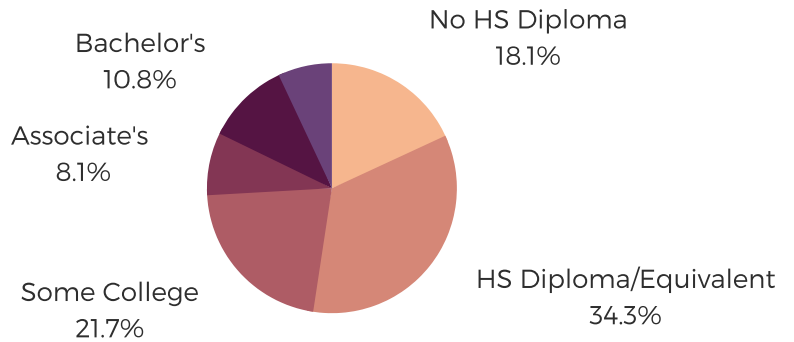

## POPULATION & HOUSEHOLDS

POPULATION: 35,137 | TOTAL HOUSEHOLDS: 13,936

**MALE: 47.5%**  
**FEMALE: 52.5%**

## EDUCATION & ATTAINMENT

**POPULATION 3 YRS AND OVER ENROLLED: 8,458**  
**NURSERY/PRESCHOOL: 394**  
**KINDERGARTEN: 775**  
**ELEMENTARY/MIDDLE: 3,699**  
**HIGH SCHOOL: 2,112**  
**COLLEGE/GRADUATE: 1,478**

## EMPLOYMENT & INCOME

POPULATION 16 YEARS AND OLDER: 27,666  
EMPLOYED: 53.9% | UNEMPLOYMENT RATE: 9.5%