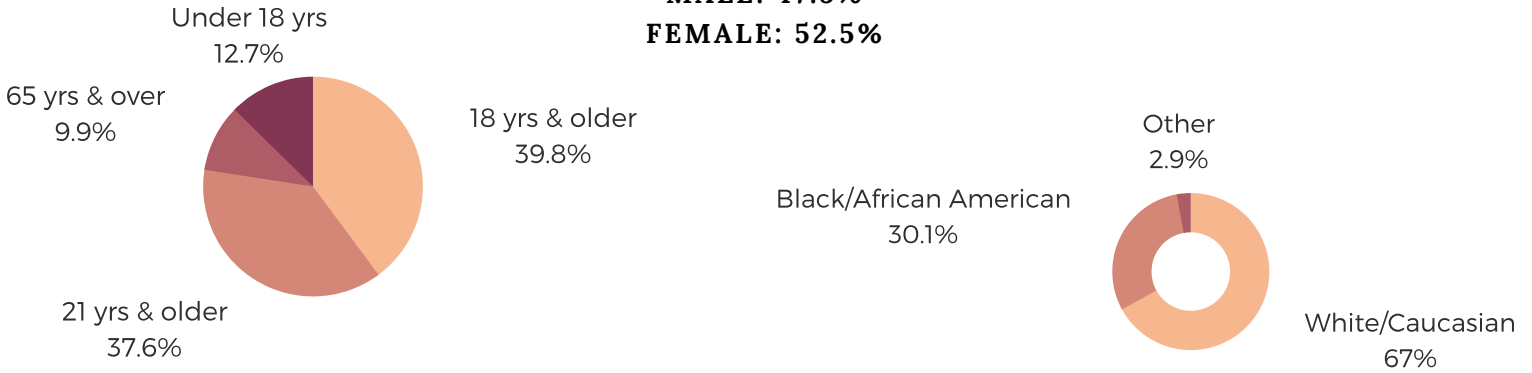

# DISTRICT FIFTY TWO

KERSHAW COUNTY

## POPULATION & HOUSEHOLDS

POPULATION: 35,137 | TOTAL HOUSEHOLDS: 13,936

**MALE: 47.5%**  
**FEMALE: 52.5%**

## EMPLOYMENT & INCOME

POPULATION 16 YEARS AND OLDER: 27,666  
EMPLOYED: 53.9% | UNEMPLOYMENT RATE: 9.5%