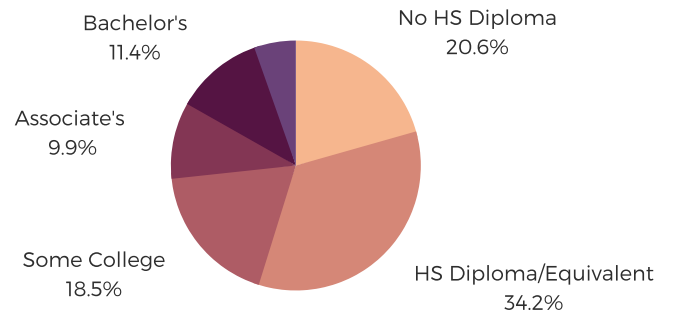

## POPULATION & HOUSEHOLDS

POPULATION: 33,794 TOTAL HOUSEHOLDS: 13,038

MALE: 48.0%

FEMALE: 52.0%

## EDUCATION & ATTAINMENT

POPULATION 3 YRS AND OVER ENROLLED: 8,253  
NURSERY/PRESCHOOL: 431  
KINDERGARTEN: 478  
ELEMENTARY/MIDDLE: 4,169  
HIGH SCHOOL: 1,535  
COLLEGE/GRADUATE: 1,640

## EMPLOYMENT & INCOME

POPULATION 16 YEARS AND OLDER: 26,481

EMPLOYED: 57.4% | UNEMPLOYMENT RATE: 10.0%