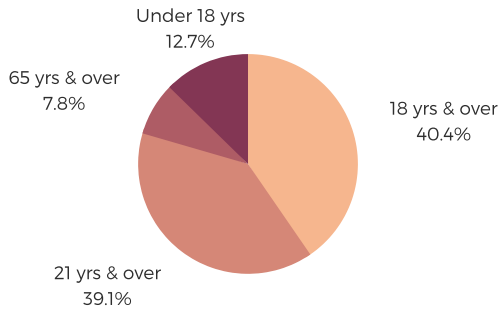

# DISTRICT FIVE

PICKENS COUNTY

## POPULATION & HOUSEHOLDS

POPULATION: 33,794 TOTAL HOUSEHOLDS: 13,038

MALE: 48.0%

FEMALE: 52.0%

## EMPLOYMENT & INCOME

POPULATION 16 YEARS AND OLDER: 26,481

EMPLOYED: 57.4% | UNEMPLOYMENT RATE: 10.0%