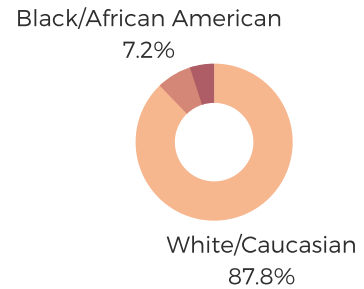

# DISTRICT FIVE

PICKENS COUNTY

## POPULATION & HOUSEHOLDS

POPULATION: 33,794 TOTAL HOUSEHOLDS: 13,038

MALE: 48.0%

FEMALE: 52.0%

## EMPLOYMENT & INCOME

POPULATION 16 YEARS AND OLDER: 26,481

EMPLOYED: 57.4% | UNEMPLOYMENT RATE: 10.0%