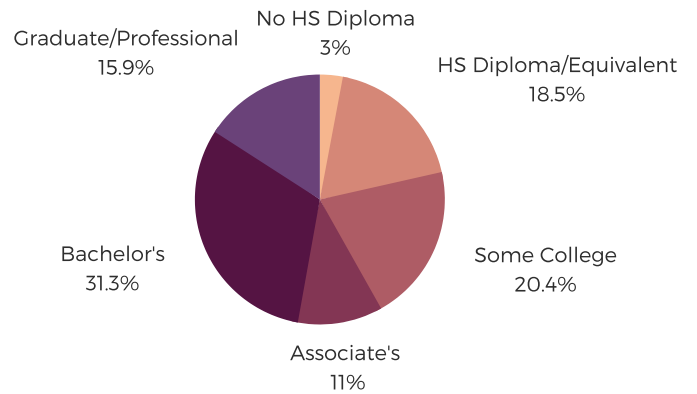

## POPULATION & HOUSEHOLDS

POPULATION: 45,000    TOTAL HOUSEHOLDS: 17,676

**MALE: 47.9%**  
**FEMALE: 52.1%**

## EDUCATION & ATTAINMENT

**POPULATION 3 YRS AND OVER ENROLLED: 11,683**  
**NURSERY/PRESCHOOL: 934**  
**KINDERGARTEN: 528**  
**ELEMENTARY/MIDDLE: 5,486**  
**HIGH SCHOOL: 2,567**  
**COLLEGE/GRADUATE: 2,168**

## EMPLOYMENT & INCOME

POPULATION 16 YEARS AND OLDER: 35,023  
EMPLOYED: 64.8%    UNEMPLOYMENT RATE: 4.8%