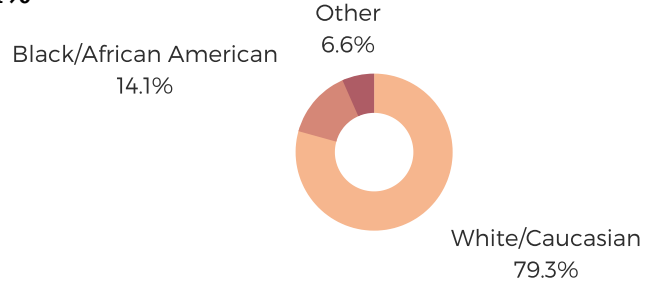

# DISTRICT FORTY EIGHT

YORK COUNTY

south carolina  
**STATE LIBRARY**

## POPULATION & HOUSEHOLDS

POPULATION: 45,000    TOTAL HOUSEHOLDS: 17,676

**MALE: 47.9%**  
**FEMALE: 52.1%**

## EMPLOYMENT & INCOME

POPULATION 16 YEARS AND OLDER: 35,023  
EMPLOYED: 64.8%    UNEMPLOYMENT RATE: 4.8%