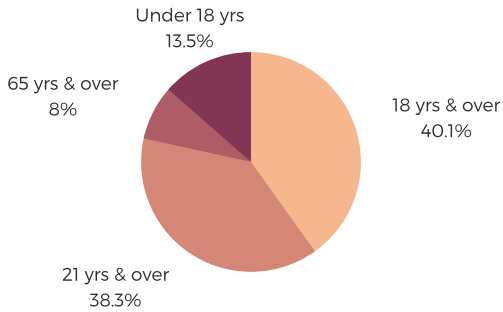

## POPULATION & HOUSEHOLDS

POPULATION: 45,000    TOTAL HOUSEHOLDS: 17,676

**MALE: 47.9%**  
**FEMALE: 52.1%**

## EMPLOYMENT & INCOME

POPULATION 16 YEARS AND OLDER: 35,023  
EMPLOYED: 64.8%    UNEMPLOYMENT RATE: 4.8%