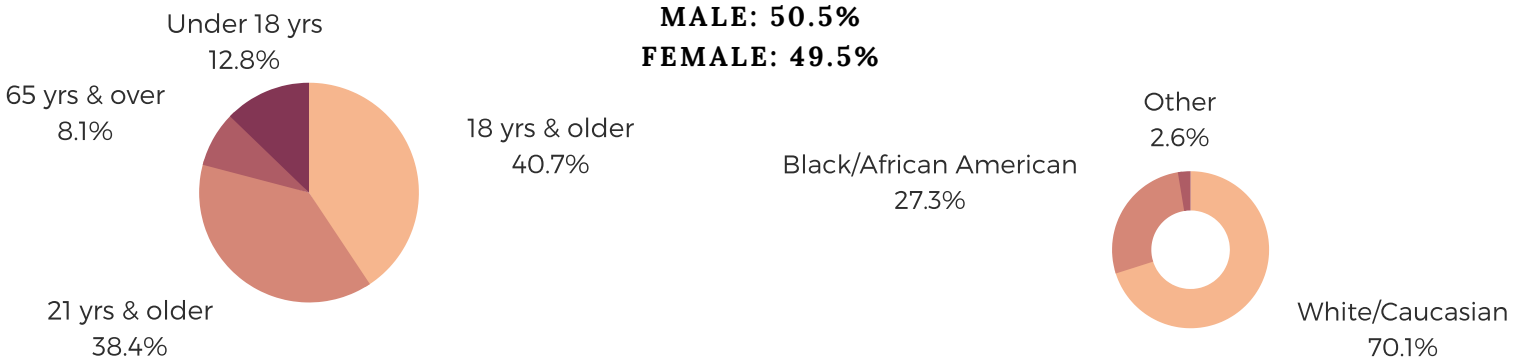

# DISTRICT FORTY FOUR

LANCASTER COUNTY

## POPULATION & HOUSEHOLDS

POPULATION: 34,699 | TOTAL HOUSEHOLDS: 13,331

## EMPLOYMENT & INCOME

POPULATION 16 YEARS AND OLDER: 27,323  
EMPLOYED: 50.9% | UNEMPLOYMENT RATE: 14.8%