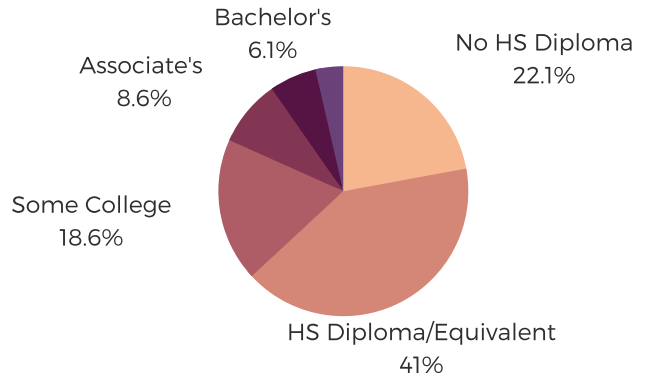

# DISTRICT FORTY FOUR

LANCASTER COUNTY

## POPULATION & HOUSEHOLDS

POPULATION: 34,699 | TOTAL HOUSEHOLDS: 13,331

## EMPLOYMENT & INCOME

POPULATION 16 YEARS AND OLDER: 27,323  
EMPLOYED: 50.9% | UNEMPLOYMENT RATE: 14.8%