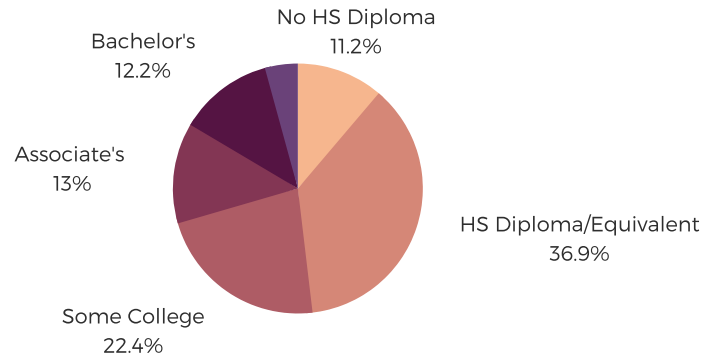

DISTRICT FORTY THREE

CHESTER & YORK COUNTIES

south carolina
STATE LIBRARY

POPULATION & HOUSEHOLDS

POPULATION: 37,651 TOTAL HOUSEHOLDS: 14,657

MALE: 48.6%
FEMALE: 51.4%

EDUCATION & ATTAINMENT

POPULATION 3 YRS AND OVER ENROLLED: 7,996
NURSERY/PRESCHOOL: 329
KINDERGARTEN: 412
ELEMENTARY/MIDDLE: 3,680
HIGH SCHOOL: 2,288
COLLEGE/GRADUATE: 1,287

EMPLOYMENT & INCOME

POPULATION 16 YEARS AND OLDER: 30,280
EMPLOYED: 55.6% | UNEMPLOYMENT RATE: 5.0%