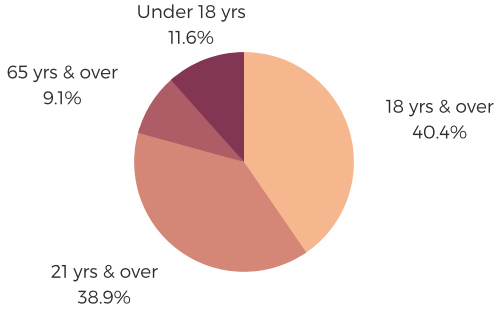

DISTRICT FORTY THREE

CHESTER & YORK COUNTIES

south carolina
STATE LIBRARY

POPULATION & HOUSEHOLDS

POPULATION: 37,651 TOTAL HOUSEHOLDS: 14,657

MALE: 48.6%
FEMALE: 51.4%

EDUCATION & ATTAINMENT

POPULATION 3 YRS AND OVER ENROLLED: 7,996
NURSERY/PRESCHOOL: 329
KINDERGARTEN: 412
ELEMENTARY/MIDDLE: 3,680
HIGH SCHOOL: 2,288
COLLEGE/GRADUATE: 1,287

EMPLOYMENT & INCOME

POPULATION 16 YEARS AND OLDER: 30,280
EMPLOYED: 55.6% | UNEMPLOYMENT RATE: 5.0%