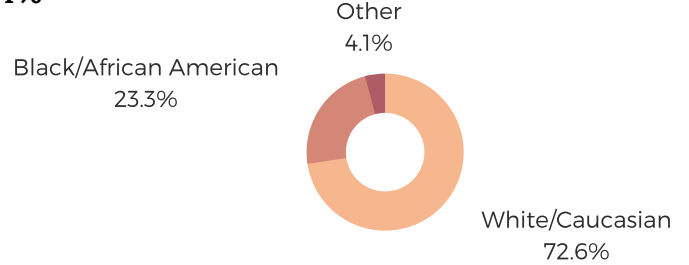

DISTRICT FORTY THREE

CHESTER & YORK COUNTIES

south carolina
STATE LIBRARY

POPULATION & HOUSEHOLDS

POPULATION: 37,651 TOTAL HOUSEHOLDS: 14,657

MALE: 48.6%
FEMALE: 51.4%

EDUCATION & ATTAINMENT

POPULATION 3 YRS AND OVER ENROLLED: 7,996
NURSERY/PRESCHOOL: 329
KINDERGARTEN: 412
ELEMENTARY/MIDDLE: 3,680
HIGH SCHOOL: 2,288
COLLEGE/GRADUATE: 1,287

EMPLOYMENT & INCOME

POPULATION 16 YEARS AND OLDER: 30,280
EMPLOYED: 55.6% | UNEMPLOYMENT RATE: 5.0%