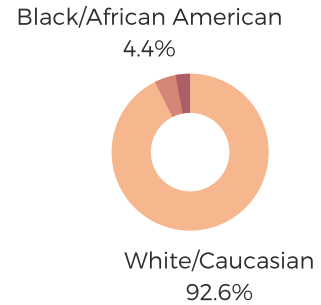

DISTRICT FOUR

PICKENS COUNTY

POPULATION & HOUSEHOLDS

POPULATION: 32,736 TOTAL HOUSEHOLDS: 12,881

MALE: 49.6%
FEMALE: 50.4%

EDUCATION & ATTAINMENT

POPULATION 3 YRS AND OVER ENROLLED: 7,538
NURSERY/PRESCHOOL: 461
KINDERGARTEN: 592
ELEMENTARY/MIDDLE: 3,371
HIGH SCHOOL: 1,958
COLLEGE/GRADUATE: 1,156

EMPLOYMENT & INCOME

POPULATION 16 YEARS AND OLDER: 25,871
EMPLOYED: 53.8% | UNEMPLOYMENT RATE: 12%