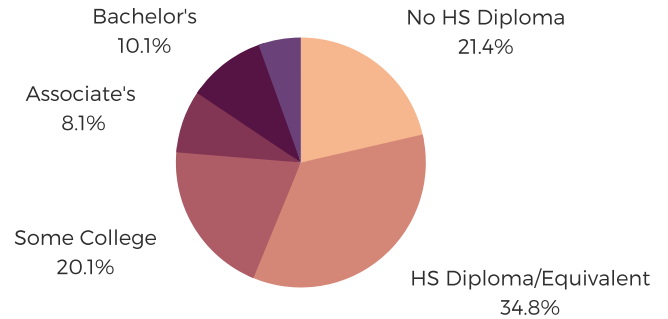

DISTRICT FOUR

PICKENS COUNTY

POPULATION & HOUSEHOLDS

POPULATION: 32,736 TOTAL HOUSEHOLDS: 12,881

MALE: 49.6%
FEMALE: 50.4%

EDUCATION & ATTAINMENT

POPULATION 3 YRS AND OVER ENROLLED: 7,538
NURSERY/PRESCHOOL: 461
KINDERGARTEN: 592
ELEMENTARY/MIDDLE: 3,371
HIGH SCHOOL: 1,958
COLLEGE/GRADUATE: 1,156

EMPLOYMENT & INCOME

POPULATION 16 YEARS AND OLDER: 25,871
EMPLOYED: 53.8% | UNEMPLOYMENT RATE: 12%