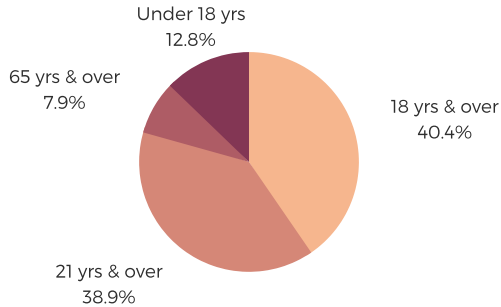

DISTRICT FOUR

PICKENS COUNTY

POPULATION & HOUSEHOLDS

POPULATION: 32,736 TOTAL HOUSEHOLDS: 12,881

MALE: 49.6%
FEMALE: 50.4%

EDUCATION & ATTAINMENT

POPULATION 3 YRS AND OVER ENROLLED: 7,538
NURSERY/PRESCHOOL: 461
KINDERGARTEN: 592
ELEMENTARY/MIDDLE: 3,371
HIGH SCHOOL: 1,958
COLLEGE/GRADUATE: 1,156

EMPLOYMENT & INCOME

POPULATION 16 YEARS AND OLDER: 25,871
EMPLOYED: 53.8% | UNEMPLOYMENT RATE: 12%