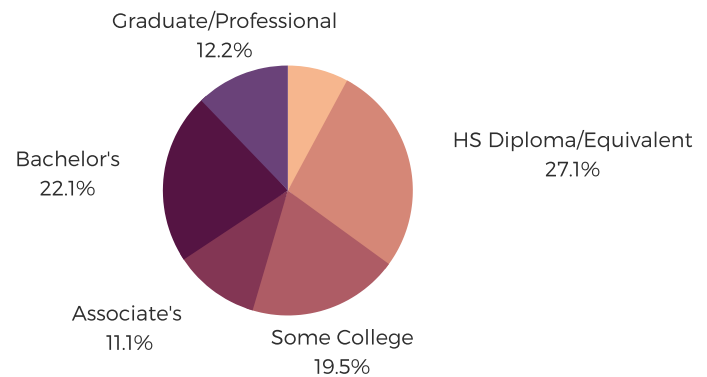

DISTRICT THIRTY TWO

SPARTANBURG COUNTY

south carolina
STATE LIBRARY

POPULATION & HOUSEHOLDS

POPULATION: 36,571 TOTAL HOUSEHOLDS: 15,431

MALE: 46.8%

FEMALE: 53.2%

EDUCATION & ATTAINMENT

POPULATION 3 YRS AND OVER ENROLLED: 7,918
NURSERY/PRESCHOOL: 384
KINDERGARTEN: 409
ELEMENTARY/MIDDLE: 3,704
HIGH SCHOOL: 1,434
COLLEGE/GRADUATE: 1,987

EMPLOYMENT & INCOME

POPULATION 16 YEARS AND OLDER: 29,781