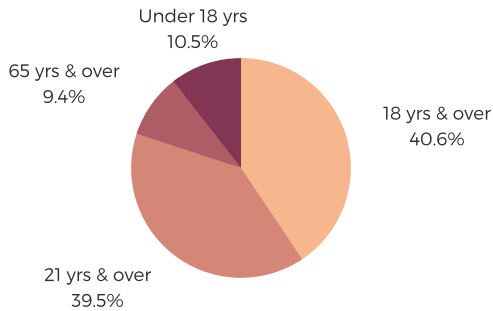

DISTRICT THIRTY TWO

SPARTANBURG COUNTY

south carolina
STATE LIBRARY

POPULATION & HOUSEHOLDS

POPULATION: 36,571 TOTAL HOUSEHOLDS: 15,431

MALE: 46.8%

FEMALE: 53.2%

EDUCATION & ATTAINMENT

POPULATION 3 YRS AND OVER ENROLLED: 7,918
NURSERY/PRESCHOOL: 384
KINDERGARTEN: 409
ELEMENTARY/MIDDLE: 3,704
HIGH SCHOOL: 1,434
COLLEGE/GRADUATE: 1,987

EMPLOYMENT & INCOME

POPULATION 16 YEARS AND OLDER: 29,781