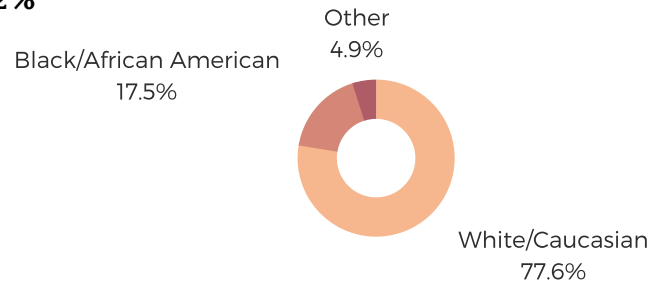

DISTRICT THIRTY TWO

SPARTANBURG COUNTY

south carolina
STATE LIBRARY

POPULATION & HOUSEHOLDS

POPULATION: 36,571 TOTAL HOUSEHOLDS: 15,431

MALE: 46.8%

FEMALE: 53.2%

EDUCATION & ATTAINMENT

POPULATION 3 YRS AND OVER ENROLLED: 7,918
NURSERY/PRESCHOOL: 384
KINDERGARTEN: 409
ELEMENTARY/MIDDLE: 3,704
HIGH SCHOOL: 1,434
COLLEGE/GRADUATE: 1,987

EMPLOYMENT & INCOME

POPULATION 16 YEARS AND OLDER: 29,781