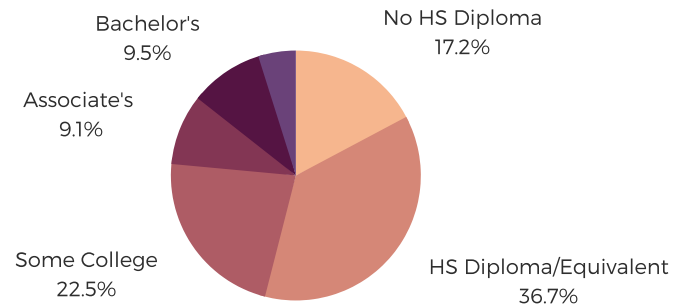

DISTRICT THIRTY ONE

SPARTANBURG COUNTY

south carolina
STATE LIBRARY

POPULATION & HOUSEHOLDS

POPULATION: 39,046 TOTAL HOUSEHOLDS: 14,054

MALE: 47.7%
FEMALE: 52.3%

EDUCATION & ATTAINMENT

POPULATION 3 YRS AND OVER ENROLLED: 11,960
NURSERY/PRESCHOOL: 454
KINDERGARTEN: 589
ELEMENTARY/MIDDLE: 3,801
HIGH SCHOOL: 1,679
COLLEGE/GRADUATE: 5,437

EMPLOYMENT & INCOME

POPULATION 16 YEARS AND OLDER: 31,202
EMPLOYED: 50.4% | UNEMPLOYMENT RATE: 9.1%