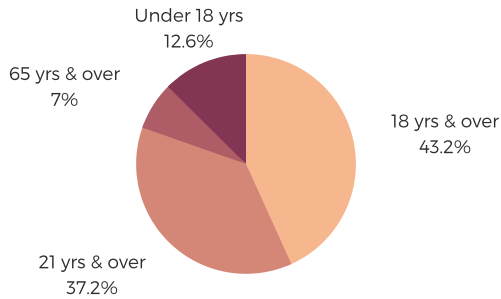

DISTRICT THIRTY ONE

SPARTANBURG COUNTY

south carolina
STATE LIBRARY

POPULATION & HOUSEHOLDS

POPULATION: 39,046 TOTAL HOUSEHOLDS: 14,054

MALE: 47.7%
FEMALE: 52.3%

EDUCATION & ATTAINMENT

POPULATION 3 YRS AND OVER ENROLLED: 11,960
NURSERY/PRESCHOOL: 454
KINDERGARTEN: 589
ELEMENTARY/MIDDLE: 3,801
HIGH SCHOOL: 1,679
COLLEGE/GRADUATE: 5,437

EMPLOYMENT & INCOME

POPULATION 16 YEARS AND OLDER: 31,202
EMPLOYED: 50.4% | UNEMPLOYMENT RATE: 9.1%