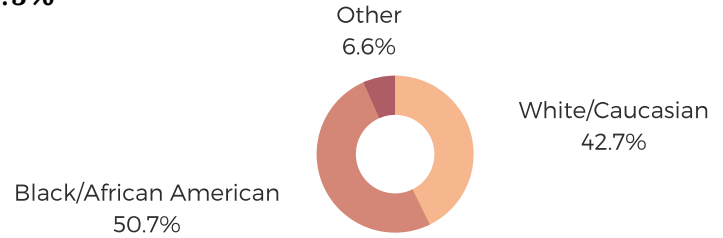

DISTRICT THIRTY ONE

SPARTANBURG COUNTY

south carolina
STATE LIBRARY

POPULATION & HOUSEHOLDS

POPULATION: 39,046 TOTAL HOUSEHOLDS: 14,054

MALE: 47.7%
FEMALE: 52.3%

EDUCATION & ATTAINMENT

POPULATION 3 YRS AND OVER ENROLLED: 11,960
NURSERY/PRESCHOOL: 454
KINDERGARTEN: 589
ELEMENTARY/MIDDLE: 3,801
HIGH SCHOOL: 1,679
COLLEGE/GRADUATE: 5,437

EMPLOYMENT & INCOME

POPULATION 16 YEARS AND OLDER: 31,202
EMPLOYED: 50.4% | UNEMPLOYMENT RATE: 9.1%