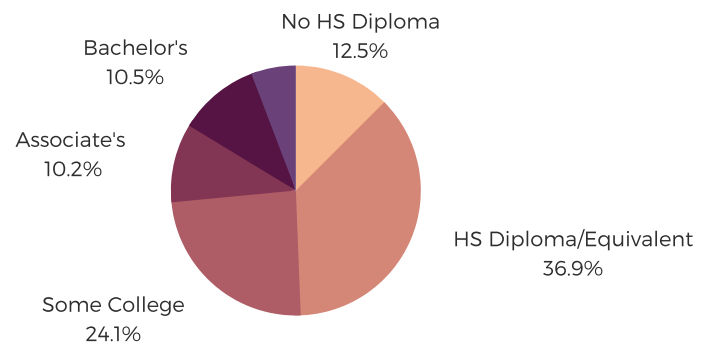

DISTRICT TWENTY NINE

CHEROKEE, CHESTER, &
YORK COUNTIES

south carolina
STATE LIBRARY

POPULATION & HOUSEHOLDS

POPULATION: 38,625 TOTAL HOUSEHOLDS: 14,159

MALE: 49.8%

FEMALE: 50.2%

EDUCATION & ATTAINMENT

POPULATION 3 YRS AND
OVER ENROLLED: 9,375
NURSERY/PRESCHOOL: 389
KINDERGARTEN: 772
ELEMENTARY/MIDDLE: 4,101
HIGH SCHOOL: 2,022
COLLEGE/GRADUATE: 2,091

EMPLOYMENT & INCOME

POPULATION 16 YEARS AND OLDER: 30,934