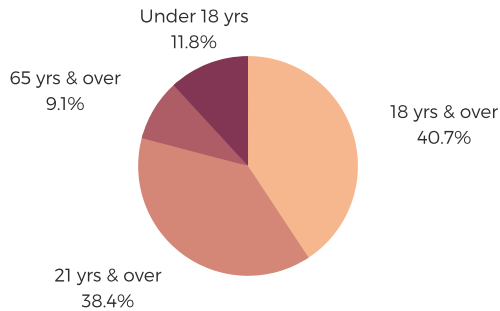

DISTRICT TWENTY NINE

CHEROKEE, CHESTER, &
YORK COUNTIES

south carolina
STATE LIBRARY

POPULATION & HOUSEHOLDS

POPULATION: 38,625 TOTAL HOUSEHOLDS: 14,159

MALE: 49.8%

FEMALE: 50.2%

EDUCATION & ATTAINMENT

POPULATION 3 YRS AND
OVER ENROLLED: 9,375
NURSERY/PRESCHOOL: 389
KINDERGARTEN: 772
ELEMENTARY/MIDDLE: 4,101
HIGH SCHOOL: 2,022
COLLEGE/GRADUATE: 2,091

EMPLOYMENT & INCOME

POPULATION 16 YEARS AND OLDER: 30,934