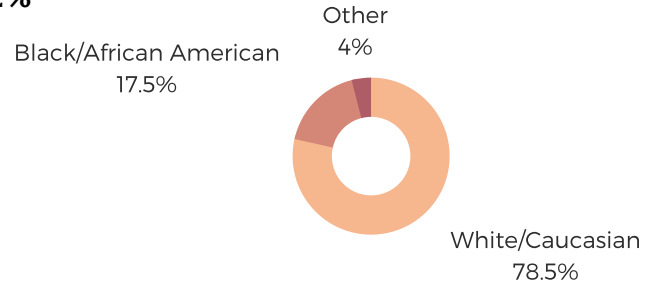

DISTRICT TWENTY NINE

CHEROKEE, CHESTER, &
YORK COUNTIES

south carolina
STATE LIBRARY

POPULATION & HOUSEHOLDS

POPULATION: 38,625 TOTAL HOUSEHOLDS: 14,159

MALE: 49.8%

FEMALE: 50.2%

EDUCATION & ATTAINMENT

POPULATION 3 YRS AND
OVER ENROLLED: 9,375
NURSERY/PRESCHOOL: 389
KINDERGARTEN: 772
ELEMENTARY/MIDDLE: 4,101
HIGH SCHOOL: 2,022
COLLEGE/GRADUATE: 2,091

EMPLOYMENT & INCOME

POPULATION 16 YEARS AND OLDER: 30,934