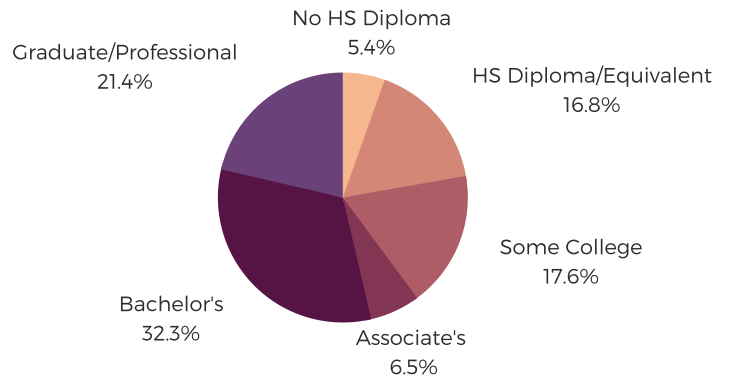

DISTRICT TWENTY FOUR

GREENVILLE COUNTY

south carolina
STATE LIBRARY

POPULATION & HOUSEHOLDS

POPULATION: 45,349 TOTAL HOUSEHOLDS: 19,449

MALE: 47.6%
FEMALE: 52.4%

EDUCATION & ATTAINMENT

POPULATION 3 YRS AND OVER ENROLLED: 9,768
NURSERY/PRESCHOOL: 700
KINDERGARTEN: 809
ELEMENTARY/MIDDLE: 4,375
HIGH SCHOOL: 2,077
COLLEGE/GRADUATE: 1,807

EMPLOYMENT & INCOME

POPULATION 16 YEARS AND OLDER: 36,256
EMPLOYED: 62.5% UNEMPLOYMENT RATE: 4.6%