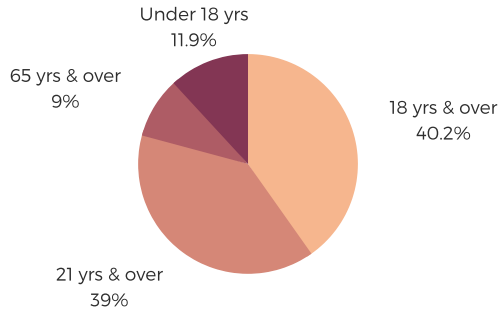

DISTRICT TWENTY FOUR

GREENVILLE COUNTY

south carolina
STATE LIBRARY

POPULATION & HOUSEHOLDS

POPULATION: 45,349 TOTAL HOUSEHOLDS: 19,449

MALE: 47.6%
FEMALE: 52.4%

EDUCATION & ATTAINMENT

POPULATION 3 YRS AND OVER ENROLLED: 9,768
NURSERY/PRESCHOOL: 700
KINDERGARTEN: 809
ELEMENTARY/MIDDLE: 4,375
HIGH SCHOOL: 2,077
COLLEGE/GRADUATE: 1,807

EMPLOYMENT & INCOME

POPULATION 16 YEARS AND OLDER: 36,256
EMPLOYED: 62.5% UNEMPLOYMENT RATE: 4.6%