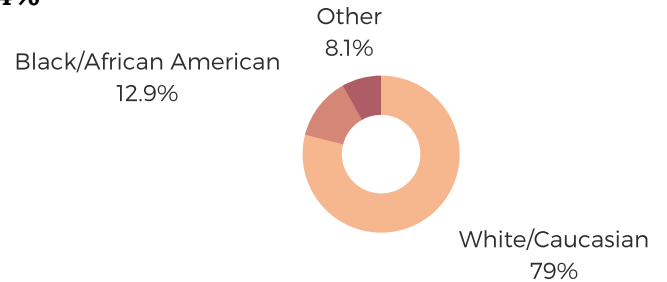

DISTRICT TWENTY FOUR

GREENVILLE COUNTY

south carolina
STATE LIBRARY

POPULATION & HOUSEHOLDS

POPULATION: 45,349 TOTAL HOUSEHOLDS: 19,449

MALE: 47.6%
FEMALE: 52.4%

EDUCATION & ATTAINMENT

POPULATION 3 YRS AND OVER ENROLLED: 9,768
NURSERY/PRESCHOOL: 700
KINDERGARTEN: 809
ELEMENTARY/MIDDLE: 4,375
HIGH SCHOOL: 2,077
COLLEGE/GRADUATE: 1,807

EMPLOYMENT & INCOME

POPULATION 16 YEARS AND OLDER: 36,256
EMPLOYED: 62.5% UNEMPLOYMENT RATE: 4.6%