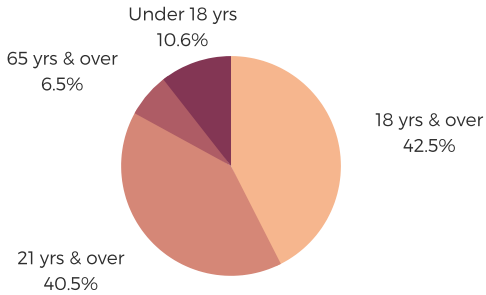

DISTRICT TWENTY THREE

GREENVILLE COUNTY

south carolina
STATE LIBRARY

POPULATION & HOUSEHOLDS

POPULATION: 38,910 TOTAL HOUSEHOLDS: 16,151

MALE: 50.8%

FEMALE: 49.2%

EDUCATION & ATTAINMENT

POPULATION 3 YRS AND OVER ENROLLED: 8,340
NURSERY/PRESCHOOL: 426
KINDERGARTEN: 539
ELEMENTARY/MIDDLE: 3,326
HIGH SCHOOL: 1,580
COLLEGE/GRADUATE: 2,469

EMPLOYMENT & INCOME

POPULATION 16 YEARS AND OLDER: 31, 739