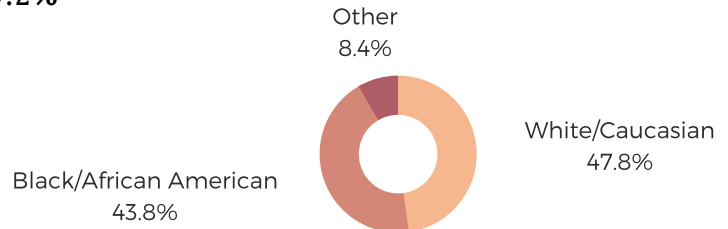

DISTRICT TWENTY THREE

GREENVILLE COUNTY

south carolina
STATE LIBRARY

POPULATION & HOUSEHOLDS

POPULATION: 38,910 TOTAL HOUSEHOLDS: 16,151

MALE: 50.8%

FEMALE: 49.2%

EDUCATION & ATTAINMENT

POPULATION 3 YRS AND OVER ENROLLED: 8,340
NURSERY/PRESCHOOL: 426
KINDERGARTEN: 539
ELEMENTARY/MIDDLE: 3,326
HIGH SCHOOL: 1,580
COLLEGE/GRADUATE: 2,469

EMPLOYMENT & INCOME

POPULATION 16 YEARS AND OLDER: 31, 739