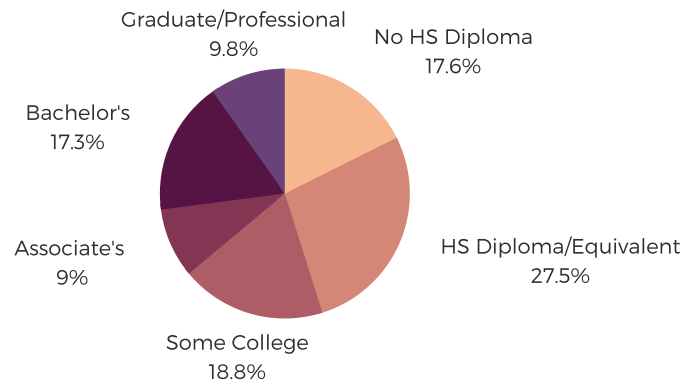

DISTRICT TWENTY THREE

GREENVILLE COUNTY

south carolina
STATE LIBRARY

POPULATION & HOUSEHOLDS

POPULATION: 38,910 TOTAL HOUSEHOLDS: 16,151

MALE: 50.8%

FEMALE: 49.2%

EDUCATION & ATTAINMENT

POPULATION 3 YRS AND OVER ENROLLED: 8,340
NURSERY/PRESCHOOL: 426
KINDERGARTEN: 539
ELEMENTARY/MIDDLE: 3,326
HIGH SCHOOL: 1,580
COLLEGE/GRADUATE: 2,469

EMPLOYMENT & INCOME

POPULATION 16 YEARS AND OLDER: 31, 739