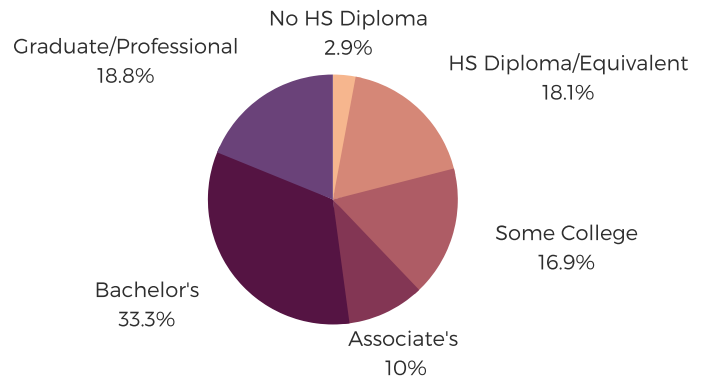

DISTRICT TWENTY TWO

GREENVILLE COUNTY

south carolina
STATE LIBRARY

POPULATION & HOUSEHOLDS

POPULATION: 40,247 TOTAL HOUSEHOLDS: 17,131

MALE: 47.5%
FEMALE: 52.5%

EDUCATION & ATTAINMENT

POPULATION 3 YRS AND OVER ENROLLED: 10,279
NURSERY/PRESCHOOL: 489
KINDERGARTEN: 451
ELEMENTARY/MIDDLE: 3,188
HIGH SCHOOL: 1,587
COLLEGE/GRADUATE: 4,564

EMPLOYMENT & INCOME

POPULATION 16 YEARS AND OLDER: 33,623
EMPLOYED: 63.6% | UNEMPLOYMENT RATE: 3.7%