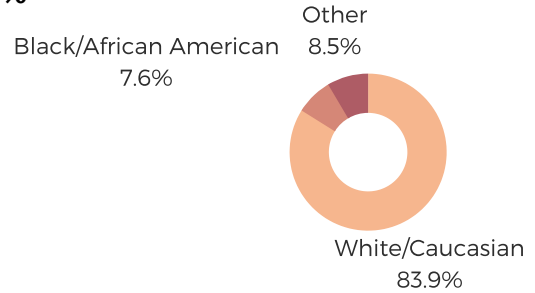

DISTRICT TWENTY TWO

GREENVILLE COUNTY

south carolina
STATE LIBRARY

POPULATION & HOUSEHOLDS

POPULATION: 40,247 TOTAL HOUSEHOLDS: 17,131

MALE: 47.5%
FEMALE: 52.5%

EDUCATION & ATTAINMENT

POPULATION 3 YRS AND OVER ENROLLED: 10,279
NURSERY/PRESCHOOL: 489
KINDERGARTEN: 451
ELEMENTARY/MIDDLE: 3,188
HIGH SCHOOL: 1,587
COLLEGE/GRADUATE: 4,564

EMPLOYMENT & INCOME

POPULATION 16 YEARS AND OLDER: 33,623
EMPLOYED: 63.6% | UNEMPLOYMENT RATE: 3.7%