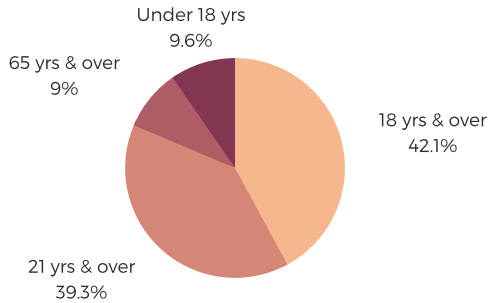

DISTRICT TWENTY TWO

GREENVILLE COUNTY

south carolina
STATE LIBRARY

POPULATION & HOUSEHOLDS

POPULATION: 40,247 TOTAL HOUSEHOLDS: 17,131

MALE: 47.5%
FEMALE: 52.5%

EDUCATION & ATTAINMENT

POPULATION 3 YRS AND OVER ENROLLED: 10,279
NURSERY/PRESCHOOL: 489
KINDERGARTEN: 451
ELEMENTARY/MIDDLE: 3,188
HIGH SCHOOL: 1,587
COLLEGE/GRADUATE: 4,564

EMPLOYMENT & INCOME

POPULATION 16 YEARS AND OLDER: 33,623
EMPLOYED: 63.6% | UNEMPLOYMENT RATE: 3.7%