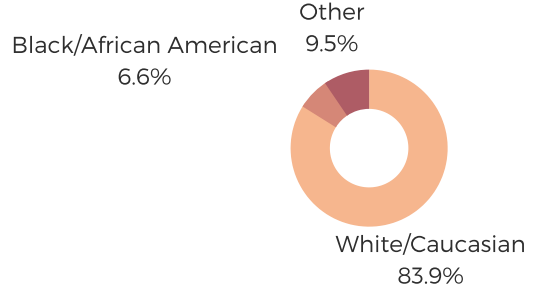

DISTRICT TWENTY ONE

GREENVILLE COUNTY

south carolina
STATE LIBRARY

POPULATION & HOUSEHOLDS

POPULATION: 41,442 TOTAL HOUSEHOLDS: 15,096

MALE: 48.6%

FEMALE: 51.4%

EDUCATION & ATTAINMENT

POPULATION 3 YRS AND OVER ENROLLED: 11,654
NURSERY/PRESCHOOL: 937
KINDERGARTEN: 749
ELEMENTARY/MIDDLE: 5,222
HIGH SCHOOL: 2,801
COLLEGE/GRADUATE: 1,945

EMPLOYMENT & INCOME

POPULATION 16 YEARS AND OLDER: 31,315