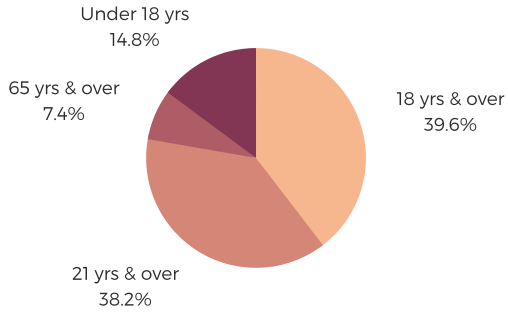

DISTRICT TWENTY ONE

GREENVILLE COUNTY

south carolina
STATE LIBRARY

POPULATION & HOUSEHOLDS

POPULATION: 41,442 TOTAL HOUSEHOLDS: 15,096

MALE: 48.6%

FEMALE: 51.4%

EDUCATION & ATTAINMENT

POPULATION 3 YRS AND OVER ENROLLED: 11,654
NURSERY/PRESCHOOL: 937
KINDERGARTEN: 749
ELEMENTARY/MIDDLE: 5,222
HIGH SCHOOL: 2,801
COLLEGE/GRADUATE: 1,945

EMPLOYMENT & INCOME

POPULATION 16 YEARS AND OLDER: 31,315