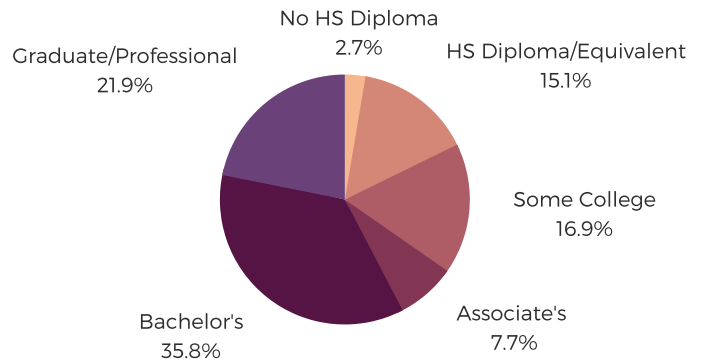

DISTRICT TWENTY ONE

GREENVILLE COUNTY

south carolina
STATE LIBRARY

POPULATION & HOUSEHOLDS

POPULATION: 41,442 TOTAL HOUSEHOLDS: 15,096

MALE: 48.6%

FEMALE: 51.4%

EDUCATION & ATTAINMENT

POPULATION 3 YRS AND OVER ENROLLED: 11,654
NURSERY/PRESCHOOL: 937
KINDERGARTEN: 749
ELEMENTARY/MIDDLE: 5,222
HIGH SCHOOL: 2,801
COLLEGE/GRADUATE: 1,945

EMPLOYMENT & INCOME

POPULATION 16 YEARS AND OLDER: 31,315