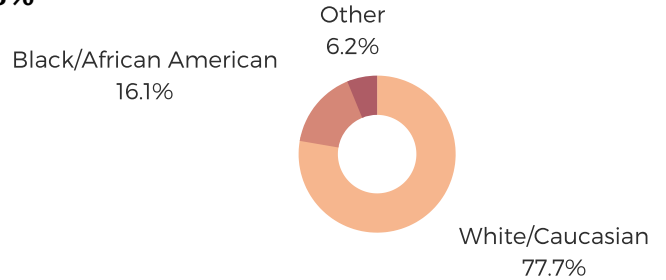

DISTRICT NINETEEN

GREENVILLE COUNTY

south carolina
STATE LIBRARY

POPULATION & HOUSEHOLDS

POPULATION: 39,363 TOTAL HOUSEHOLDS: 14,452

MALE: 48.7%
FEMALE: 51.3%

EDUCATION & ATTAINMENT

POPULATION 3 YRS AND OVER ENROLLED: 10,446
NURSERY/PRESCHOOL: 311
KINDERGARTEN: 472
ELEMENTARY/MIDDLE: 4,261
HIGH SCHOOL: 1,656
COLLEGE/GRADUATE: 3,746

EMPLOYMENT & INCOME

POPULATION 16 YEARS AND OLDER: 31,095
EMPLOYED: 53.9% | UNEMPLOYMENT RATE: 8.0%