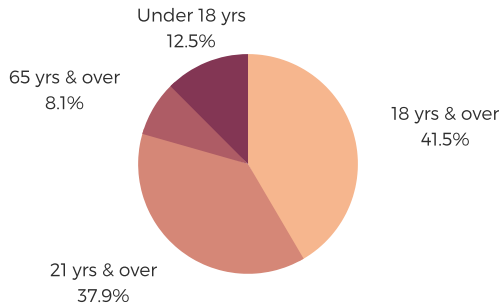

DISTRICT NINETEEN

GREENVILLE COUNTY

south carolina
STATE LIBRARY

POPULATION & HOUSEHOLDS

POPULATION: 39,363 TOTAL HOUSEHOLDS: 14,452

MALE: 48.7%
FEMALE: 51.3%

EDUCATION & ATTAINMENT

POPULATION 3 YRS AND OVER ENROLLED: 10,446
NURSERY/PRESCHOOL: 311
KINDERGARTEN: 472
ELEMENTARY/MIDDLE: 4,261
HIGH SCHOOL: 1,656
COLLEGE/GRADUATE: 3,746

EMPLOYMENT & INCOME

POPULATION 16 YEARS AND OLDER: 31,095
EMPLOYED: 53.9% | UNEMPLOYMENT RATE: 8.0%