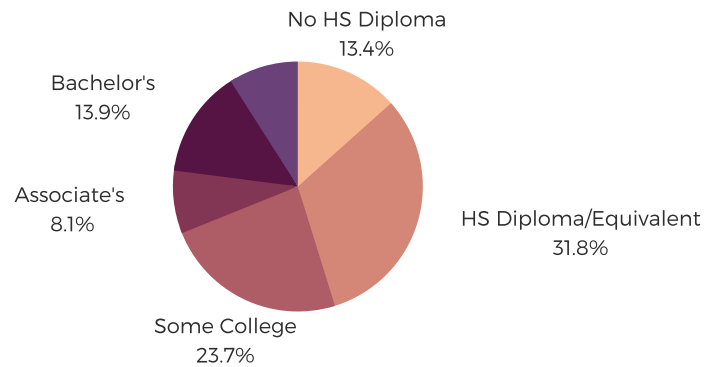

DISTRICT NINETEEN

GREENVILLE COUNTY

south carolina
STATE LIBRARY

POPULATION & HOUSEHOLDS

POPULATION: 39,363 TOTAL HOUSEHOLDS: 14,452

MALE: 48.7%
FEMALE: 51.3%

EDUCATION & ATTAINMENT

POPULATION 3 YRS AND OVER ENROLLED: 10,446
NURSERY/PRESCHOOL: 311
KINDERGARTEN: 472
ELEMENTARY/MIDDLE: 4,261
HIGH SCHOOL: 1,656
COLLEGE/GRADUATE: 3,746

EMPLOYMENT & INCOME

POPULATION 16 YEARS AND OLDER: 31,095
EMPLOYED: 53.9% | UNEMPLOYMENT RATE: 8.0%