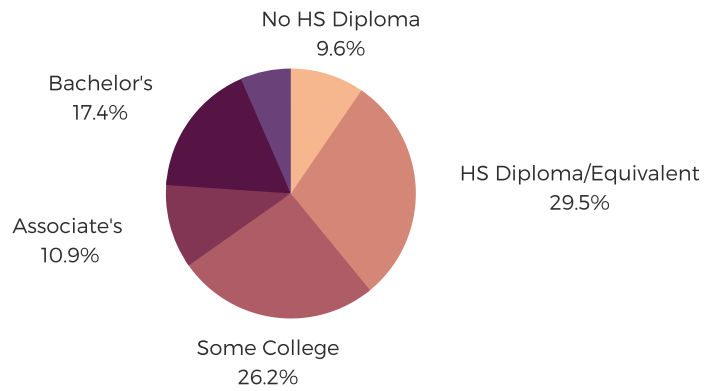

## POPULATION & HOUSEHOLDS

POPULATION: 40,825 TOTAL HOUSEHOLDS: 14,690

MALE: 54.0%  
FEMALE: 46.0%

## EDUCATION & ATTAINMENT

POPULATION 3 YRS AND  
OVER ENROLLED: 10,133  
NURSERY/PRESCHOOL: 311  
KINDERGARTEN: 550  
ELEMENTARY/MIDDLE: 4,508  
HIGH SCHOOL: 1,962  
COLLEGE/GRADUATE: 2,802

## EMPLOYMENT & INCOME

POPULATION 16 YEARS AND OLDER: 31,761  
EMPLOYED: 56.1% | UNEMPLOYMENT RATE: 6.7%