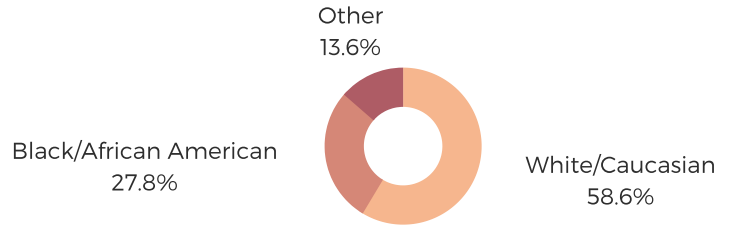

# DISTRICT FIFTEEN

BERKELEY & CHARLESTON  
COUNTIES

south carolina  
**STATE LIBRARY**

## POPULATION & HOUSEHOLDS

POPULATION: 40,825 TOTAL HOUSEHOLDS: 14,690

MALE: 54.0%  
FEMALE: 46.0%

## EMPLOYMENT & INCOME

POPULATION 16 YEARS AND OLDER: 31,761  
EMPLOYED: 56.1% | UNEMPLOYMENT RATE: 6.7%