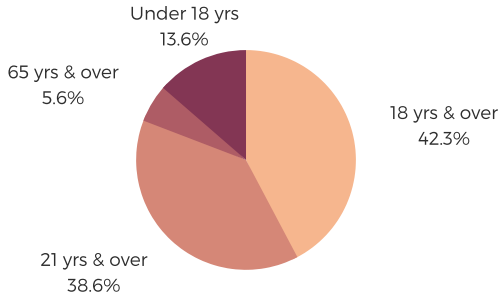

# DISTRICT FIFTEEN

BERKELEY & CHARLESTON  
COUNTIES

south carolina  
**STATE LIBRARY**

## POPULATION & HOUSEHOLDS

POPULATION: 40,825 TOTAL HOUSEHOLDS: 14,690

MALE: 54.0%  
FEMALE: 46.0%

## EMPLOYMENT & INCOME

POPULATION 16 YEARS AND OLDER: 31,761  
EMPLOYED: 56.1% | UNEMPLOYMENT RATE: 6.7%