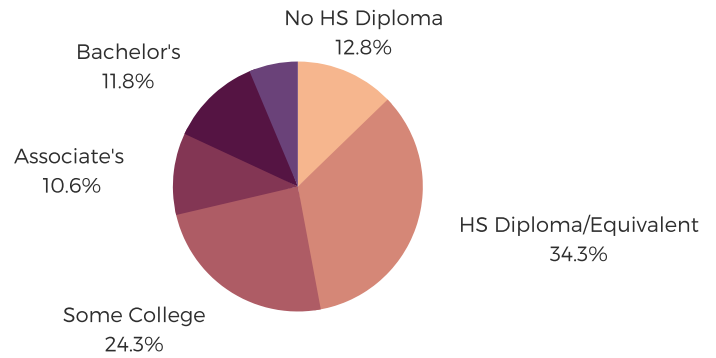

## POPULATION & HOUSEHOLDS

POPULATION: 38,663 TOTAL HOUSEHOLDS: 15,495

MALE: 49.2%  
FEMALE: 50.8%

## EDUCATION & ATTAINMENT

POPULATION 3 YRS AND  
OVER ENROLLED: 8,081  
NURSERY/PRESCHOOL: 294  
KINDERGARTEN: 571  
ELEMENTARY/MIDDLE: 3,901  
HIGH SCHOOL: 1,783  
COLLEGE/GRADUATE: 1,532

## EMPLOYMENT & INCOME

POPULATION 16 YEARS AND OLDER: 31,186  
EMPLOYED: 51.1% | UNEMPLOYMENT RATE: 8.9%