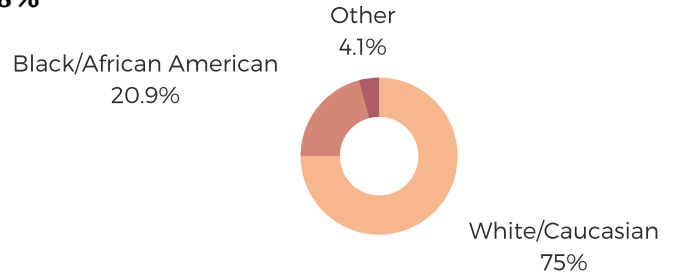

# DISTRICT FOURTEEN

GREENWOOD & LAURENS  
COUNTIES

## POPULATION & HOUSEHOLDS

POPULATION: 38,663 TOTAL HOUSEHOLDS: 15,495

MALE: 49.2%  
FEMALE: 50.8%

## EMPLOYMENT & INCOME

POPULATION 16 YEARS AND OLDER: 31,186  
EMPLOYED: 51.1% | UNEMPLOYMENT RATE: 8.9%