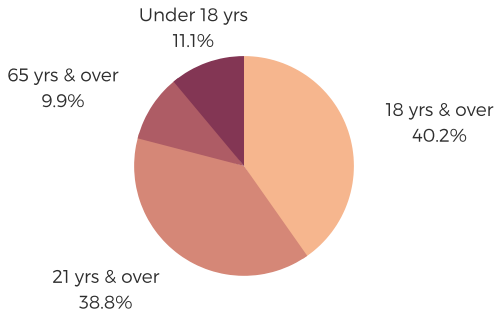

## POPULATION & HOUSEHOLDS

POPULATION: 38,663 TOTAL HOUSEHOLDS: 15,495

MALE: 49.2%  
FEMALE: 50.8%

## EMPLOYMENT & INCOME

POPULATION 16 YEARS AND OLDER: 31,186  
EMPLOYED: 51.1% | UNEMPLOYMENT RATE: 8.9%